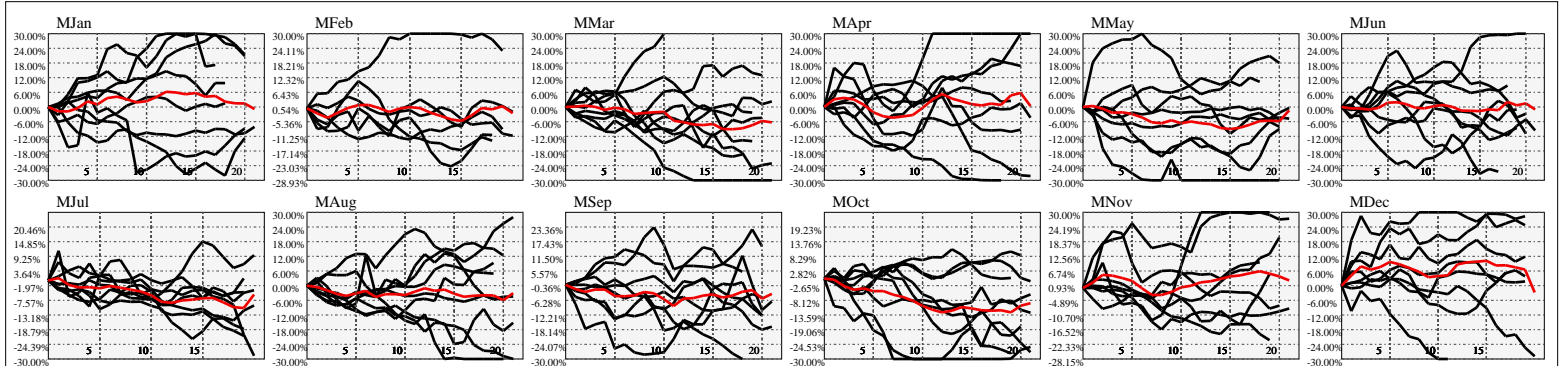

Hi-Resolution Calendrical Harmonics..Range 2020-01-17 to 2020-01-31

Calendrical Harmonics Standard..

Calendrical Harmonics 3rd Friday..

Calendrical Harmonics Moon Aligned..

Calendrical Harmonics Weekly w/ Day Of Week Alignments.