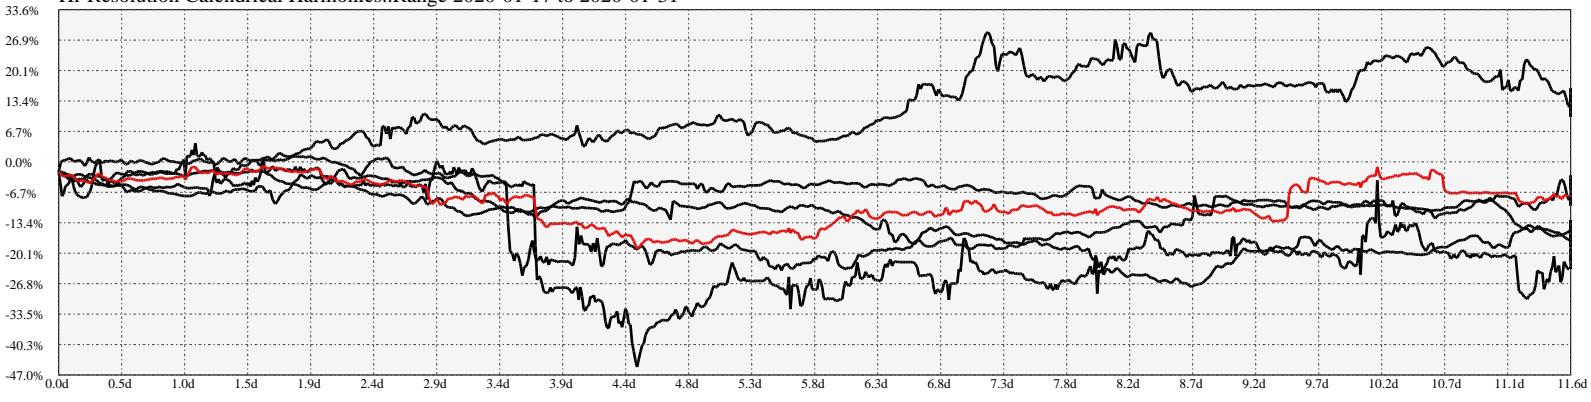

Hi-Resolution Calendrical Harmonics..Range 2020-01-17 to 2020-01-31

Calendrical Harmonics Standard..

Calendrical Harmonics 3rd Friday..

Calendrical Harmonics Moon Aligned..

Calendrical Harmonics Weekly w/ Day Of Week Alignments.