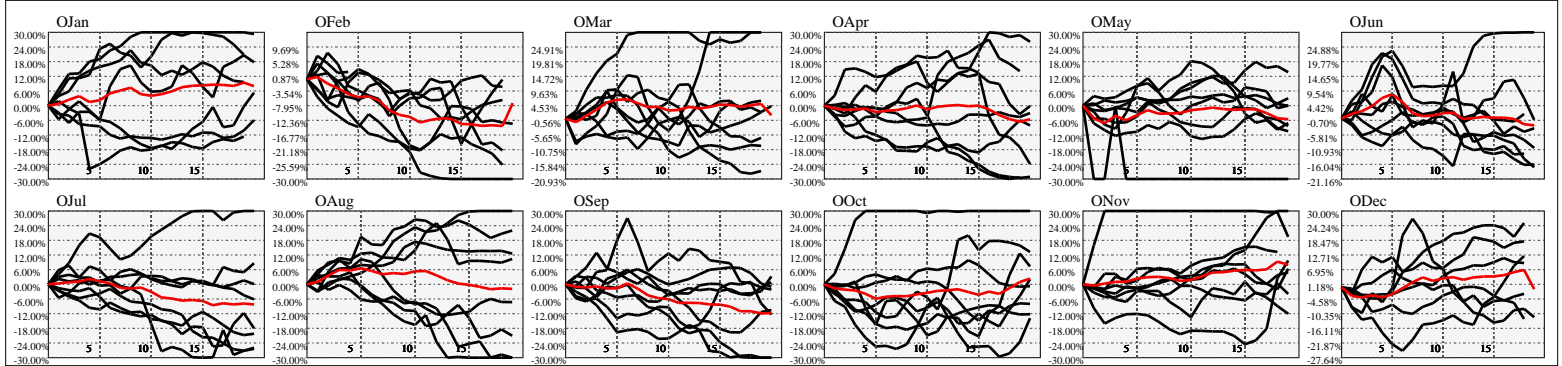

Hi-Resolution Calendrical Harmonics..Range 2020-01-17 to 2020-01-31

Calendrical Harmonics Standard..

Calendrical Harmonics 3rd Friday..

Calendrical Harmonics Moon Aligned..

Calendrical Harmonics Weekly w/ Day Of Week Alignments.