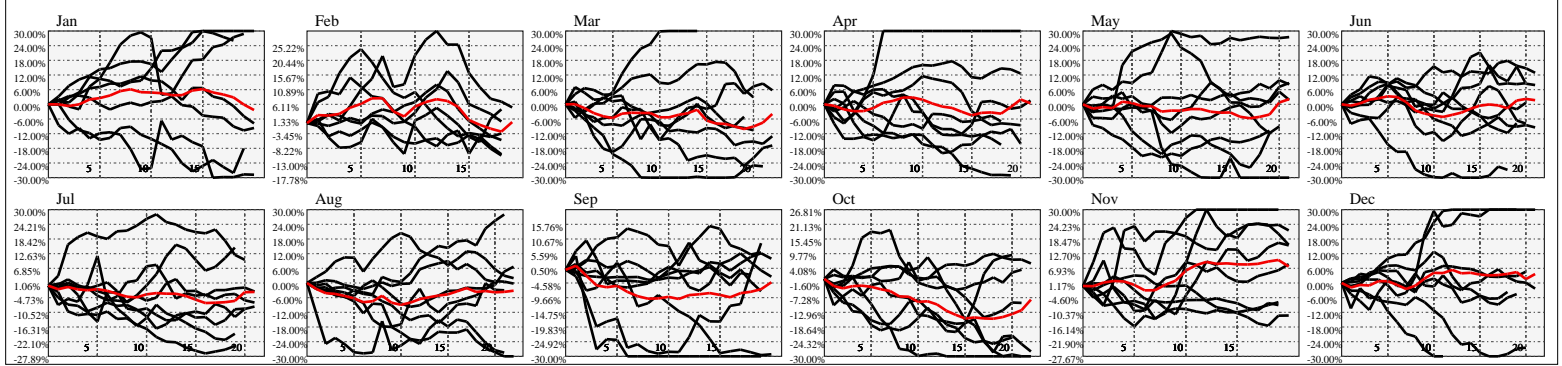

Hi-Resolution Calendrical Harmonics..Range 2020-01-17 to 2020-01-31

Calendrical Harmonics Standard..

Calendrical Harmonics 3rd Friday..

Calendrical Harmonics Moon Aligned..

Calendrical Harmonics Weekly w/ Day Of Week Alignments.