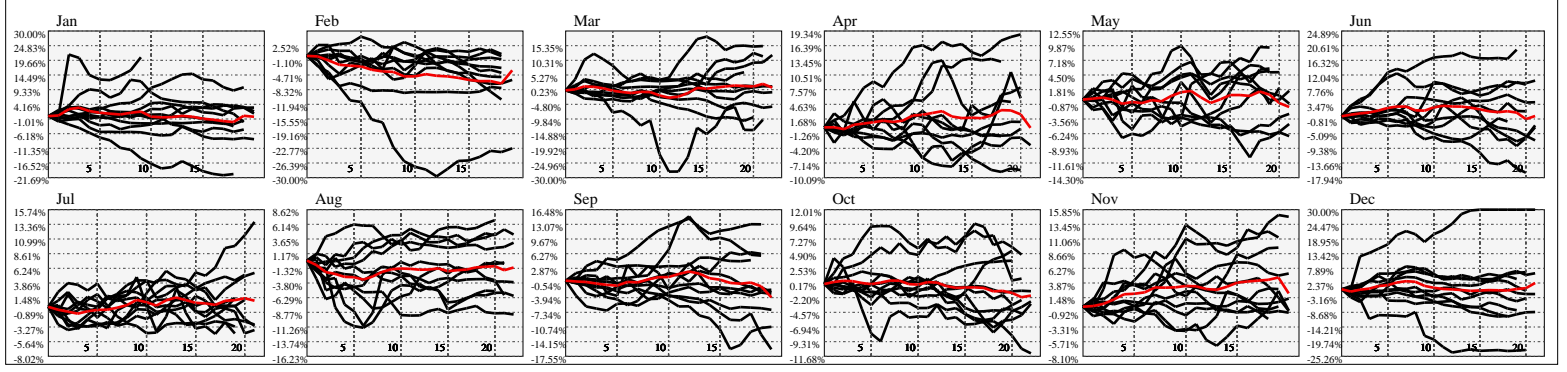

Hi-Resolution Calendrical Harmonics..Range 2020-01-17 to 2020-01-31

Calendrical Harmonics Standard..

Calendrical Harmonics 3rd Friday..

Calendrical Harmonics Moon Aligned..

Calendrical Harmonics Weekly w/ Day Of Week Alignments..