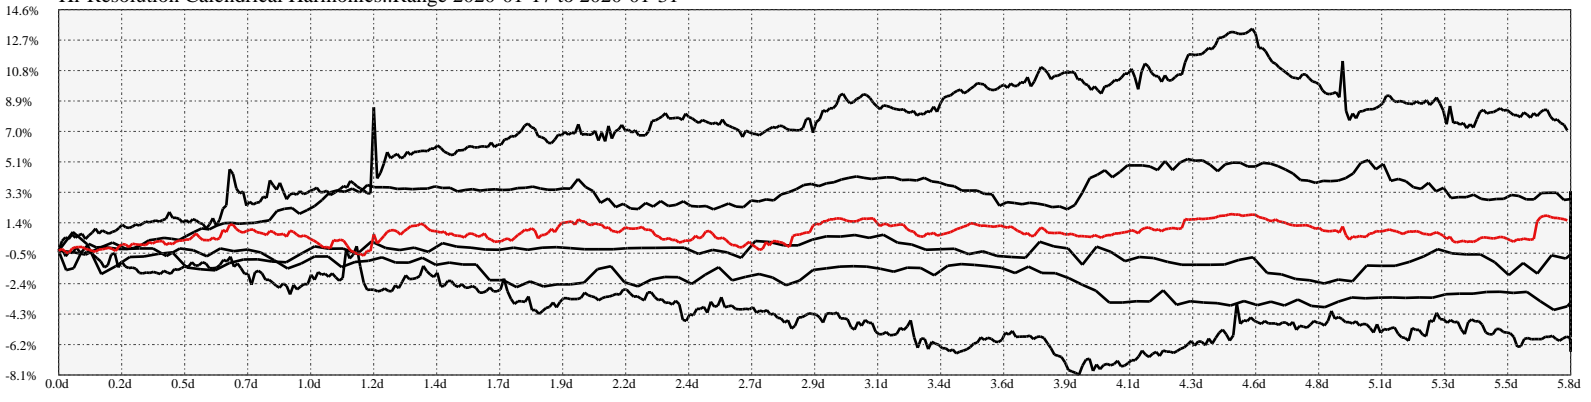

Hi-Resolution Calendrical Harmonics..Range 2020-01-17 to 2020-01-31

Calendrical Harmonics Standard..

Calendrical Harmonics 3rd Friday..

Calendrical Harmonics Moon Aligned..

Calendrical Harmonics Weekly w/ Day Of Week Alignments..