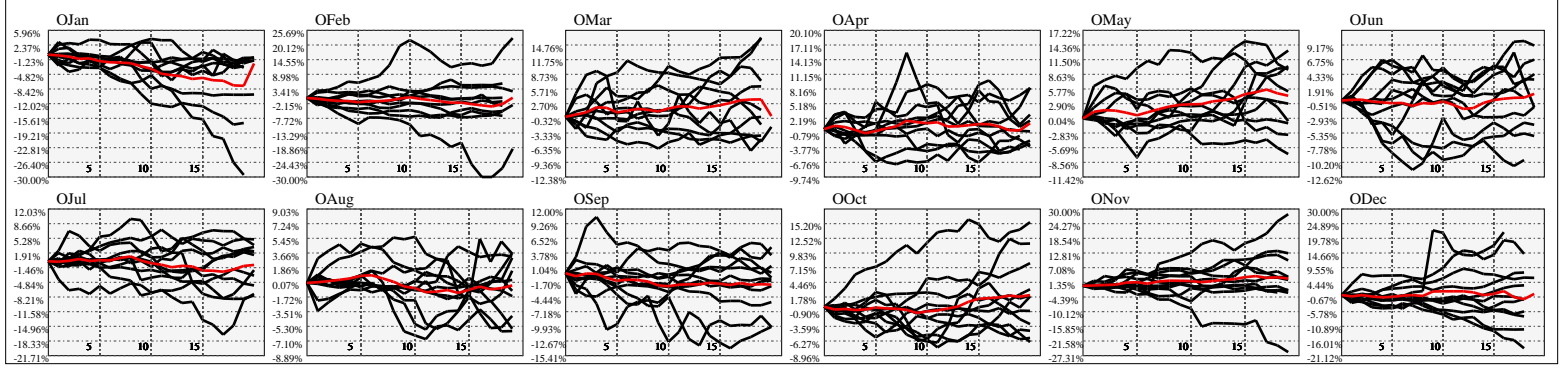

Hi-Resolution Calendrical Harmonics..Range 2020-01-17 to 2020-01-31

Calendrical Harmonics Standard..

Calendrical Harmonics 3rd Friday..

Calendrical Harmonics Moon Aligned..

Calendrical Harmonics Weekly w/ Day Of Week Alignments..