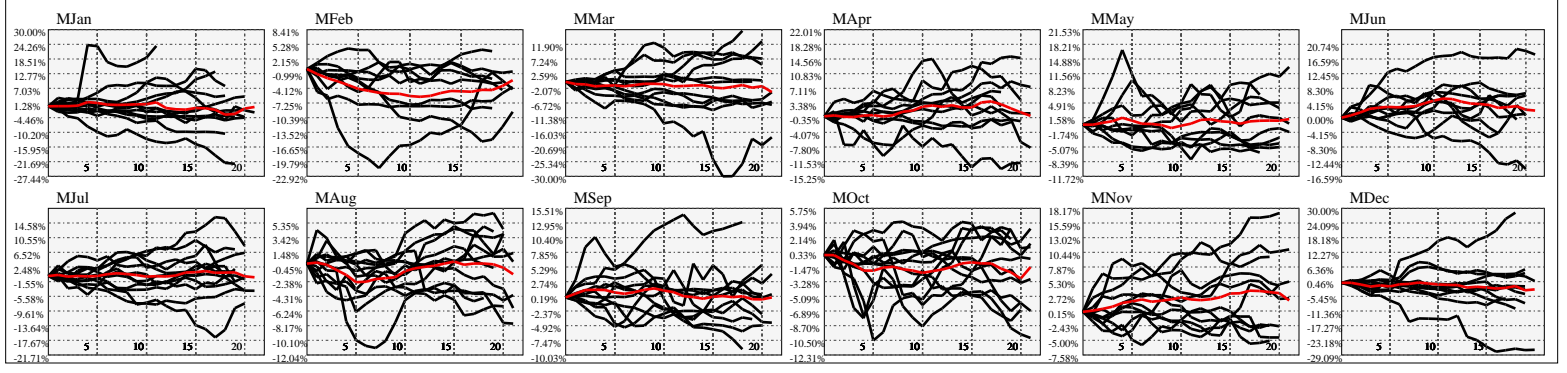

Hi-Resolution Calendrical Harmonics..Range 2020-01-17 to 2020-01-31

Calendrical Harmonics Standard..

Calendrical Harmonics 3rd Friday..

Calendrical Harmonics Moon Aligned..

Calendrical Harmonics Weekly w/ Day Of Week Alignments..