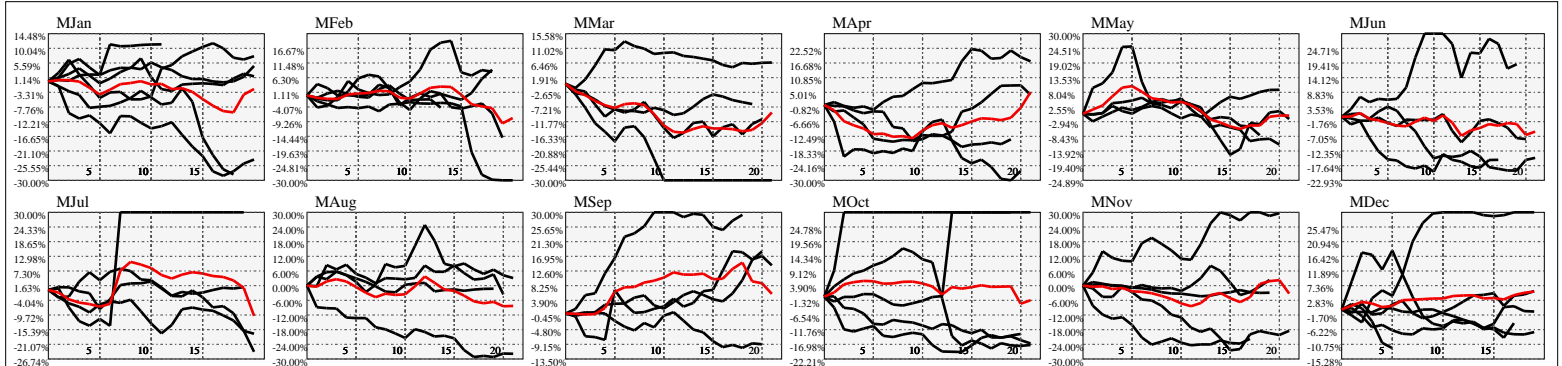

Hi-Resolution Calendrical Harmonics..Range 2020-01-17 to 2020-01-31

Calendrical Harmonics Standard..

Calendrical Harmonics 3rd Friday..

Calendrical Harmonics Moon Aligned..

Calendrical Harmonics Weekly w/ Day Of Week Alignments..