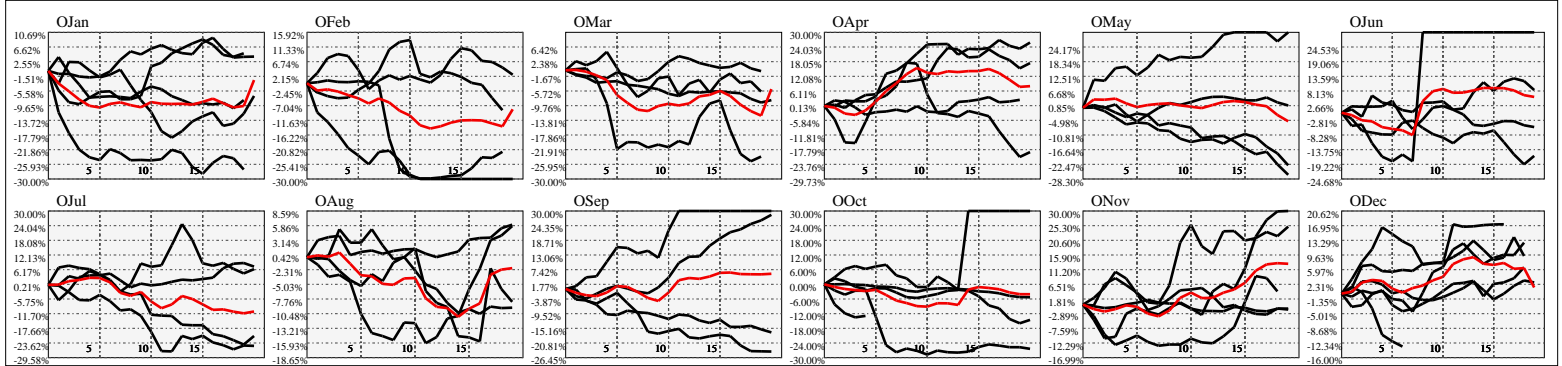

Hi-Resolution Calendrical Harmonics..Range 2020-01-17 to 2020-01-31

Calendrical Harmonics Standard..

Calendrical Harmonics 3rd Friday..

Calendrical Harmonics Moon Aligned..

Calendrical Harmonics Weekly w/ Day Of Week Alignments..