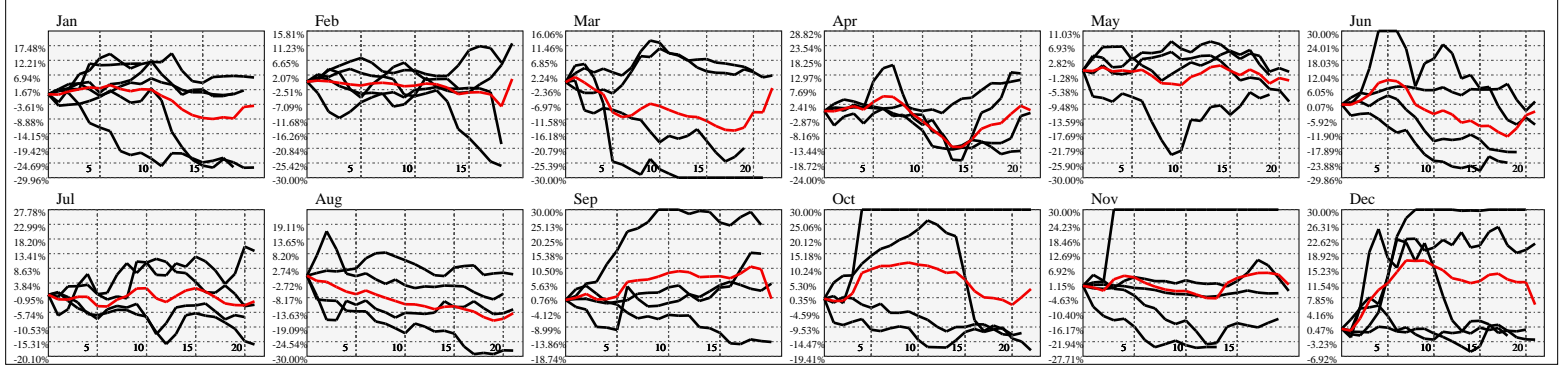

Hi-Resolution Calendrical Harmonics..Range 2020-01-17 to 2020-01-31

Calendrical Harmonics Standard..

Calendrical Harmonics 3rd Friday..

Calendrical Harmonics Moon Aligned..

Calendrical Harmonics Weekly w/ Day Of Week Alignments..