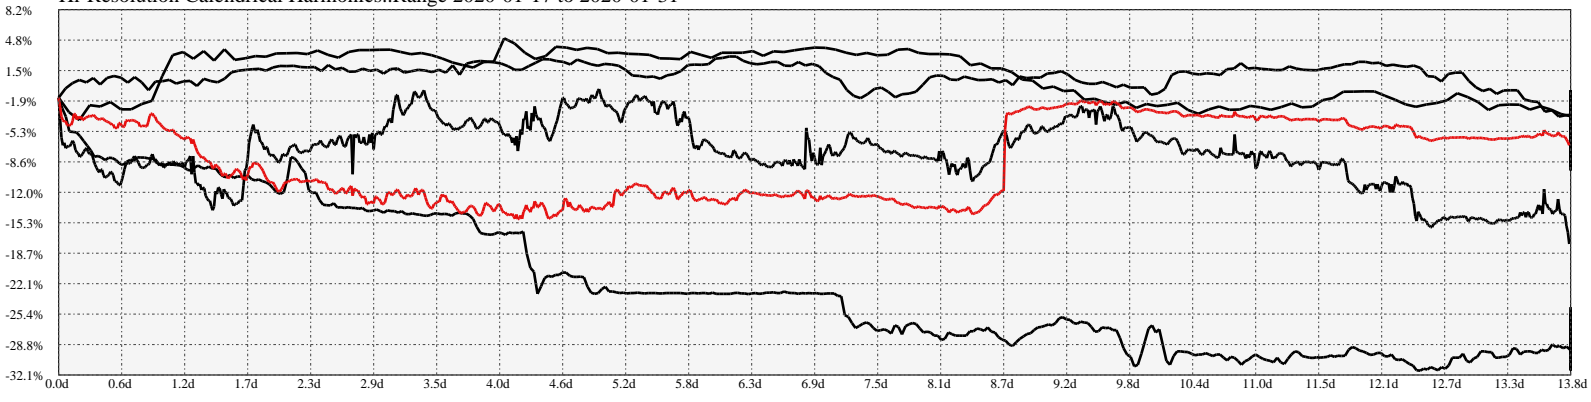

Hi-Resolution Calendrical Harmonics..Range 2020-01-17 to 2020-01-31

Calendrical Harmonics Standard..

Calendrical Harmonics 3rd Friday..

Calendrical Harmonics Moon Aligned..

Calendrical Harmonics Weekly w/ Day Of Week Alignments..