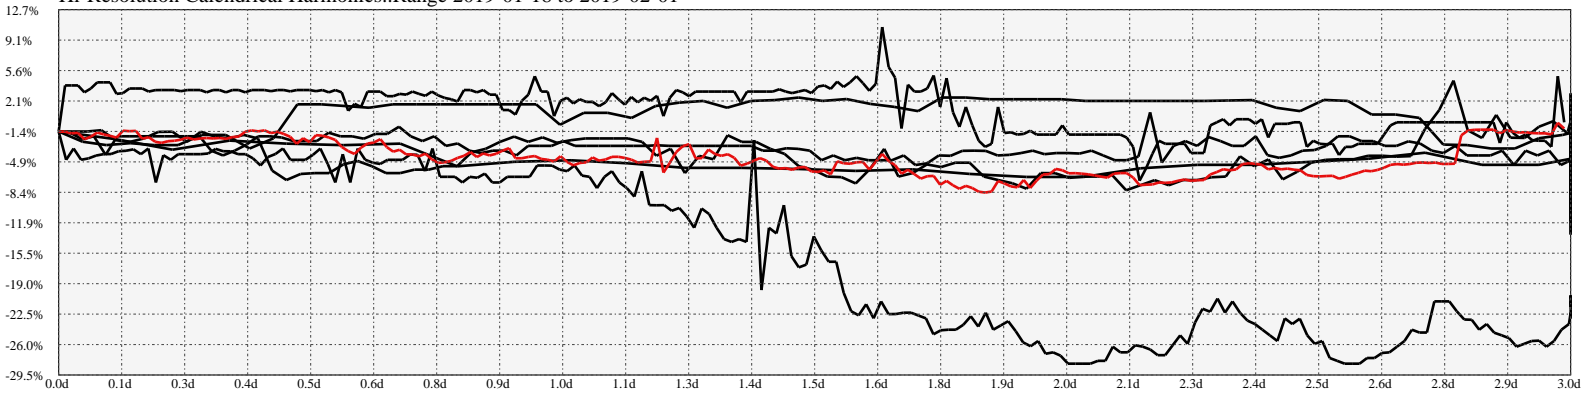

Hi-Resolution Calendrical Harmonics..Range 2019-01-18 to 2019-02-01

Calendrical Harmonics Standard..

Calendrical Harmonics 3rd Friday..

Calendrical Harmonics Moon Aligned..

Calendrical Harmonics Weekly w/ Day Of Week Alignments..