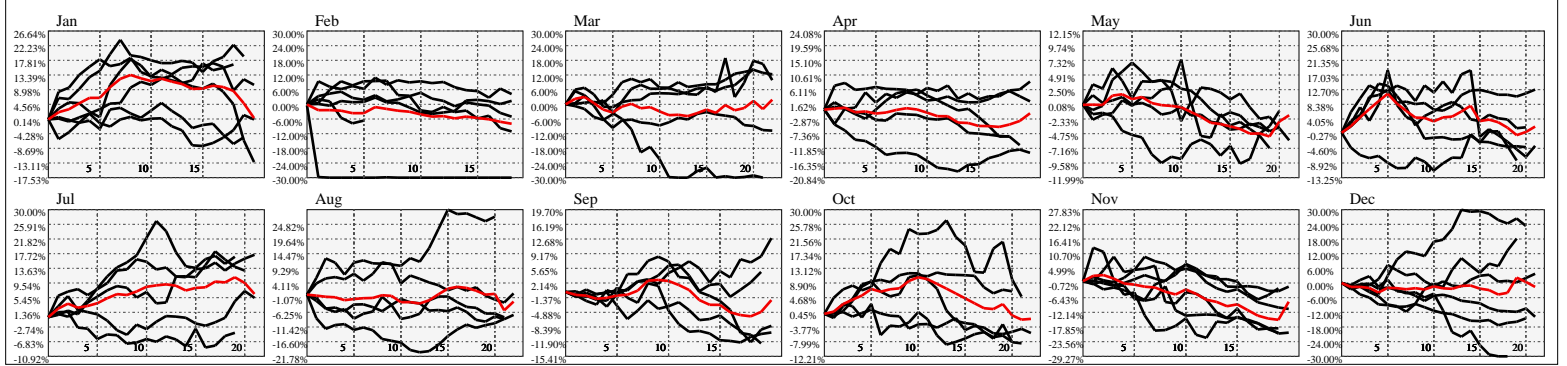

Hi-Resolution Calendrical Harmonics..Range 2019-01-18 to 2019-02-01

Calendrical Harmonics Standard..

Calendrical Harmonics 3rd Friday..

Calendrical Harmonics Moon Aligned..

Calendrical Harmonics Weekly w/ Day Of Week Alignments..