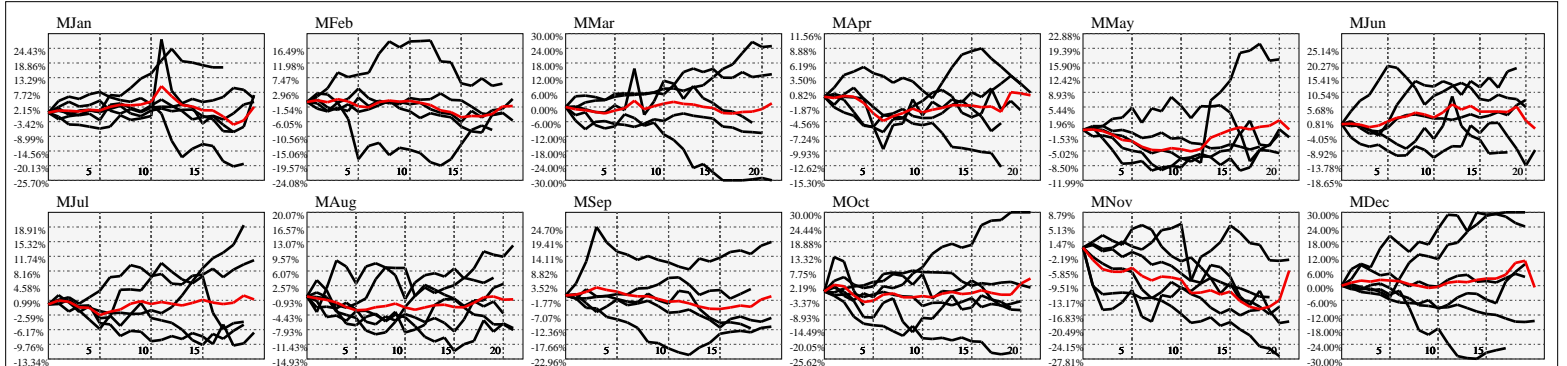

Hi-Resolution Calendrical Harmonics..Range 2019-01-18 to 2019-02-01

Calendrical Harmonics Standard..

Calendrical Harmonics 3rd Friday..

Calendrical Harmonics Moon Aligned..

Calendrical Harmonics Weekly w/ Day Of Week Alignments..