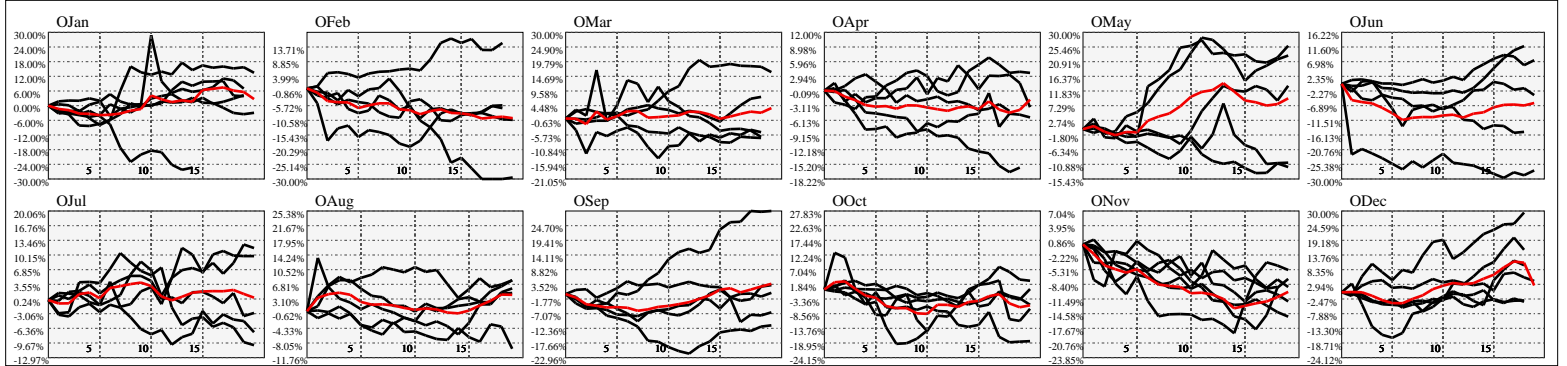

Hi-Resolution Calendrical Harmonics..Range 2019-01-18 to 2019-02-01

Calendrical Harmonics Standard..

Calendrical Harmonics 3rd Friday..

Calendrical Harmonics Moon Aligned..

Calendrical Harmonics Weekly w/ Day Of Week Alignments..