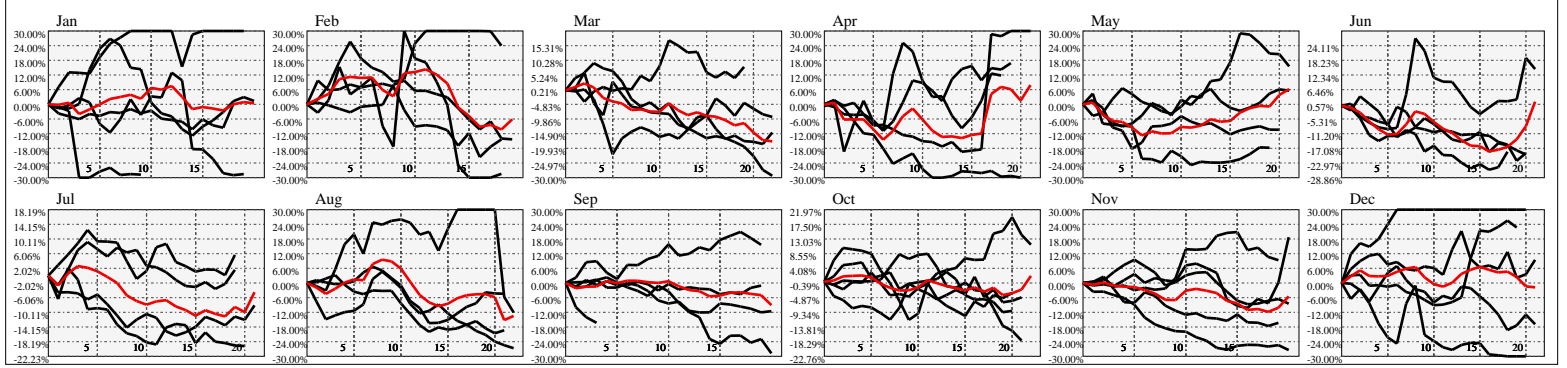

Hi-Resolution Calendrical Harmonics..Range 2021-01-15 to 2021-01-29

Calendrical Harmonics Standard..

Calendrical Harmonics 3rd Friday..

Calendrical Harmonics Moon Aligned..

Calendrical Harmonics Weekly w/ Day Of Week Alignments..