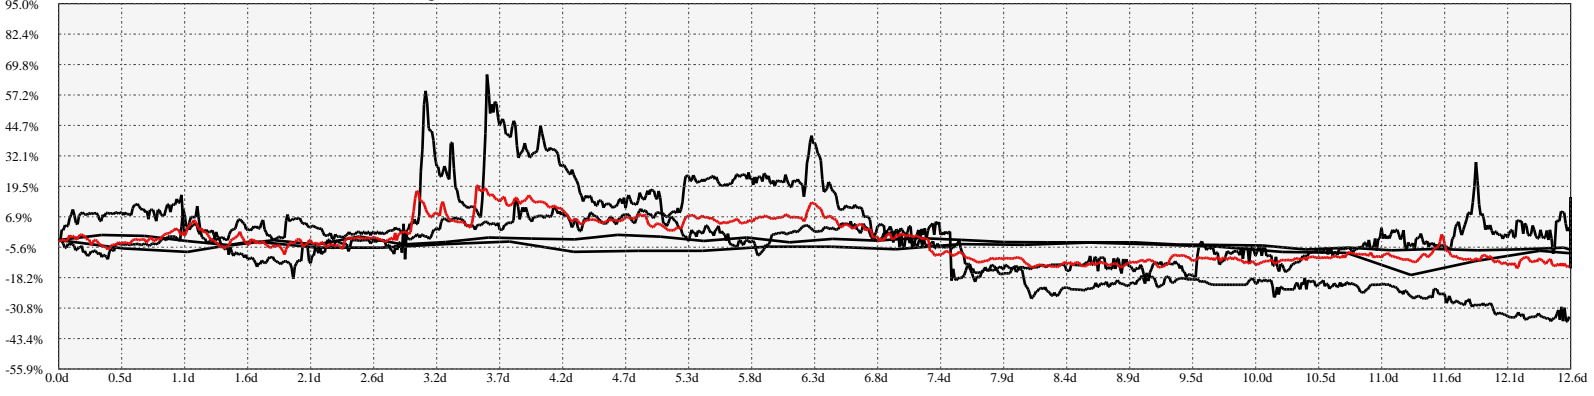

Hi-Resolution Calendrical Harmonics..Range 2021-01-15 to 2021-01-29

Calendrical Harmonics Standard..

Calendrical Harmonics 3rd Friday..

Calendrical Harmonics Moon Aligned..

Calendrical Harmonics Weekly w/ Day Of Week Alignments..