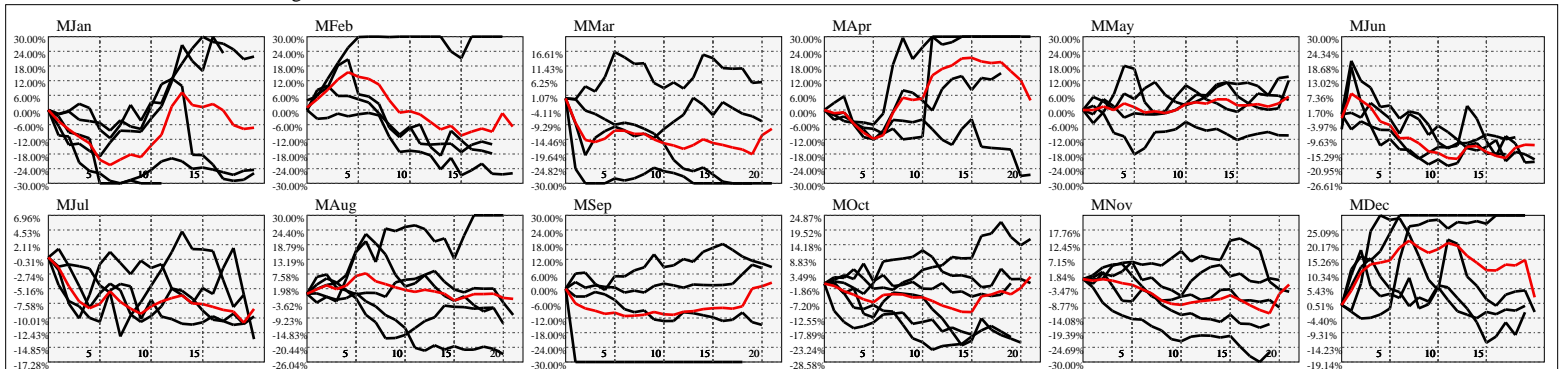

Hi-Resolution Calendrical Harmonics..Range 2021-01-15 to 2021-01-29

Calendrical Harmonics Standard..

Calendrical Harmonics 3rd Friday..

Calendrical Harmonics Moon Aligned..

Calendrical Harmonics Weekly w/ Day Of Week Alignments..