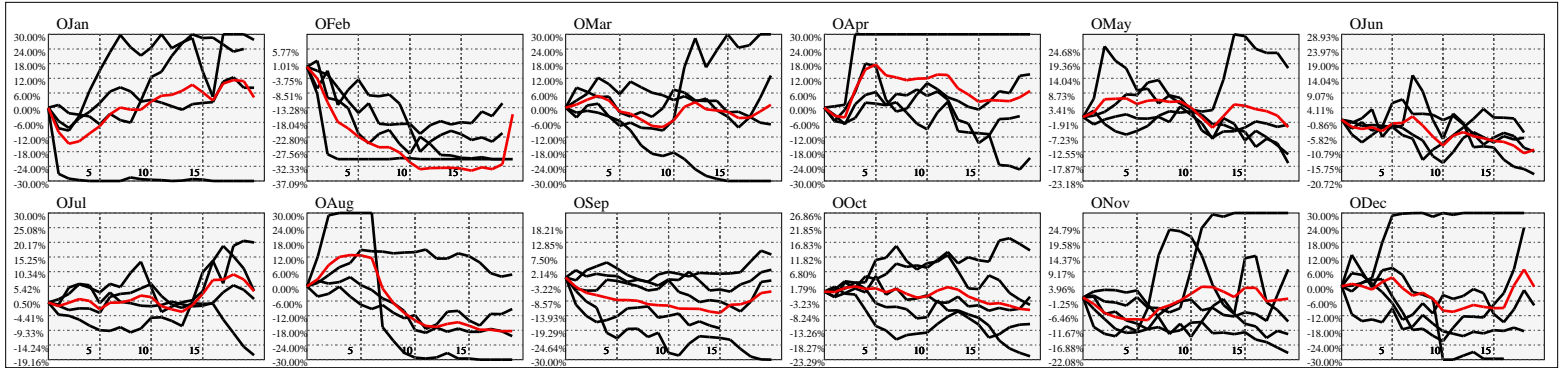

Hi-Resolution Calendrical Harmonics..Range 2021-01-15 to 2021-01-29

Calendrical Harmonics Standard..

Calendrical Harmonics 3rd Friday..

Calendrical Harmonics Moon Aligned..

Calendrical Harmonics Weekly w/ Day Of Week Alignments..