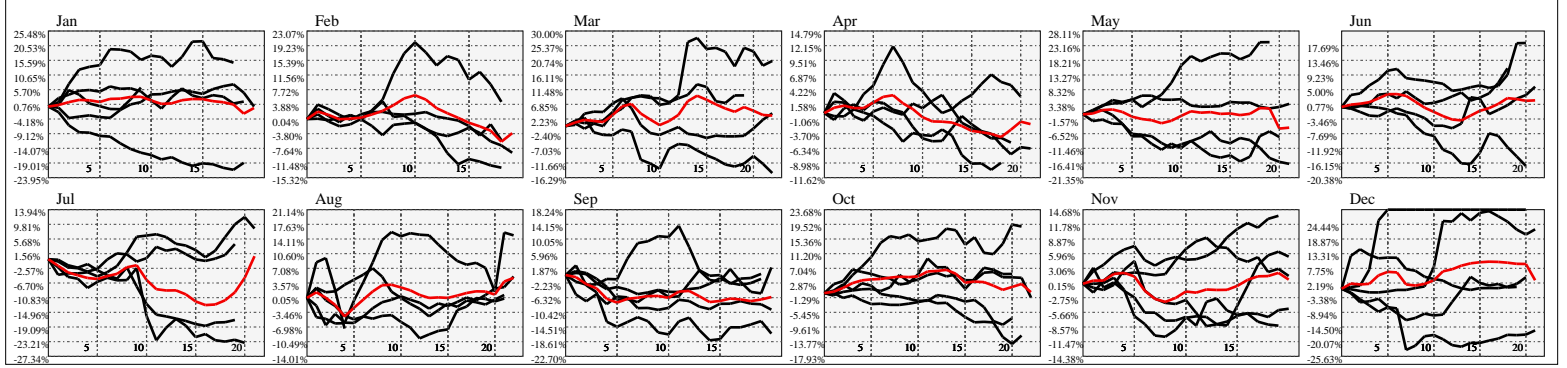

Hi-Resolution Calendrical Harmonics..Range 2021-01-15 to 2021-01-29

Calendrical Harmonics Standard..

Calendrical Harmonics 3rd Friday..

Calendrical Harmonics Moon Aligned..

Calendrical Harmonics Weekly w/ Day Of Week Alignments..