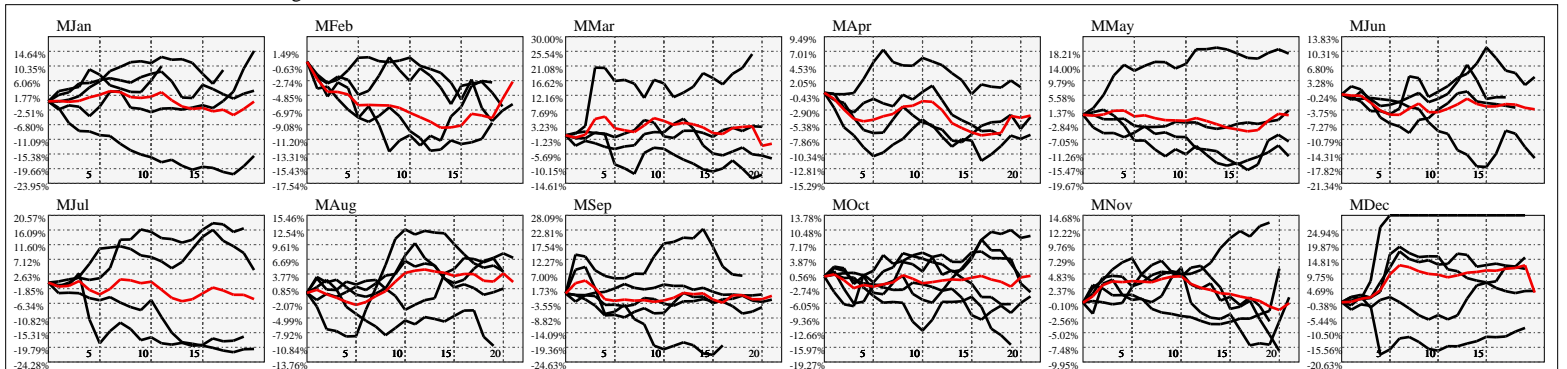

Hi-Resolution Calendrical Harmonics..Range 2021-01-15 to 2021-01-29

Calendrical Harmonics Standard..

Calendrical Harmonics 3rd Friday..

Calendrical Harmonics Moon Aligned..

Calendrical Harmonics Weekly w/ Day Of Week Alignments..