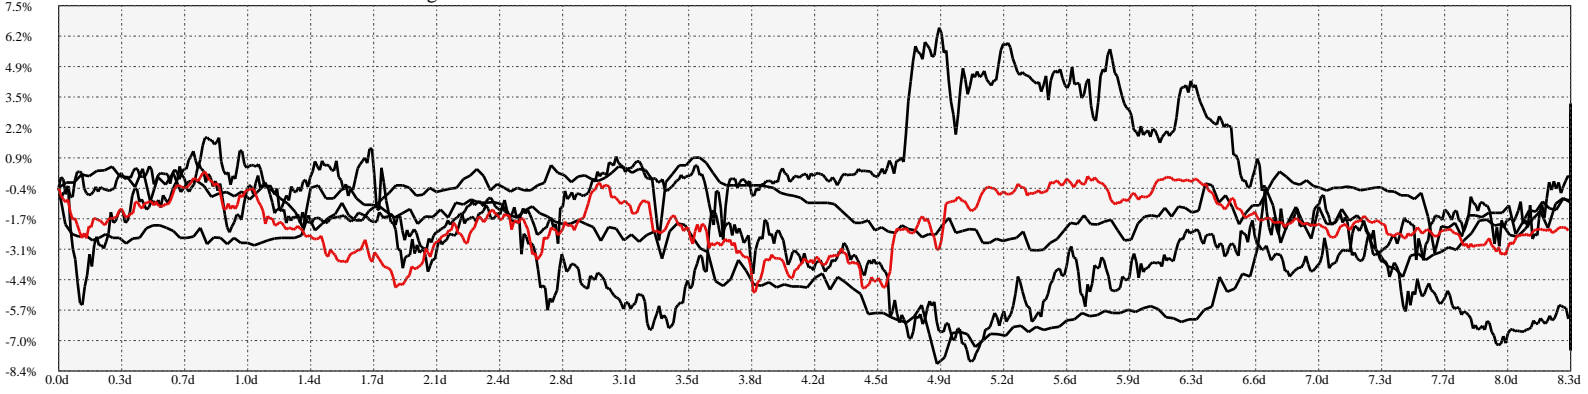

Hi-Resolution Calendrical Harmonics..Range 2021-01-15 to 2021-01-29

Calendrical Harmonics Standard..

Calendrical Harmonics 3rd Friday..

Calendrical Harmonics Moon Aligned..

Calendrical Harmonics Weekly w/ Day Of Week Alignments..