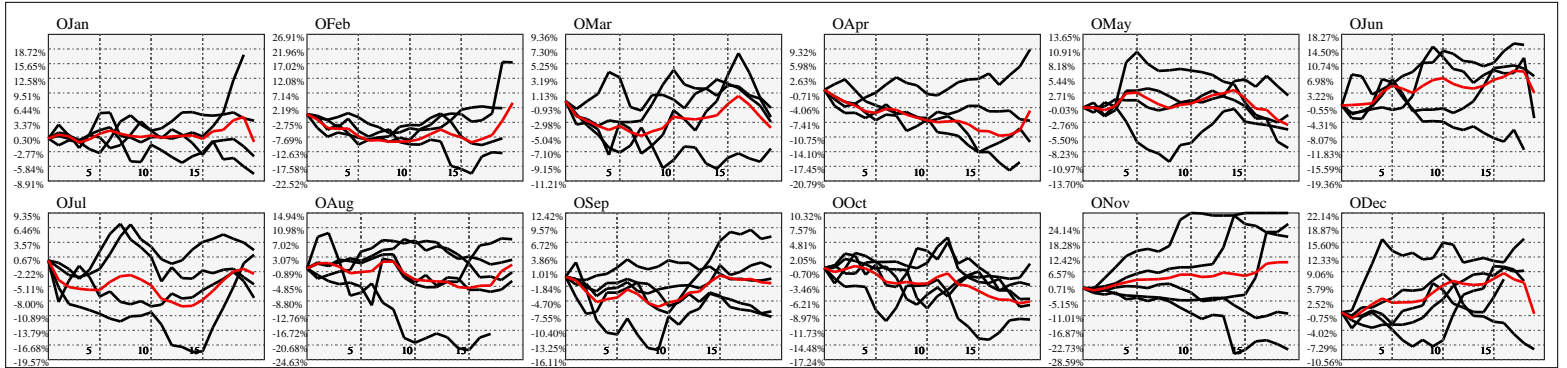

Hi-Resolution Calendrical Harmonics..Range 2021-01-15 to 2021-01-29

Calendrical Harmonics Standard..

Calendrical Harmonics 3rd Friday..

Calendrical Harmonics Moon Aligned..

Calendrical Harmonics Weekly w/ Day Of Week Alignments..