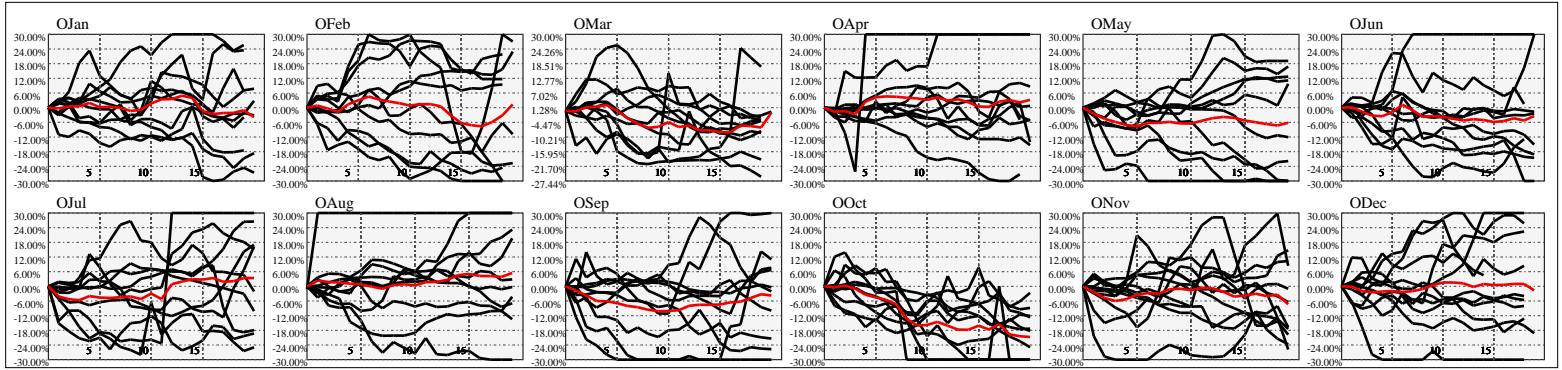

Hi-Resolution Calendrical Harmonics..Range 2020-01-15 to 2020-01-29

Calendrical Harmonics Standard..

Calendrical Harmonics 3rd Friday..

Calendrical Harmonics Moon Aligned..

Calendrical Harmonics Weekly w/ Day Of Week Alignments.