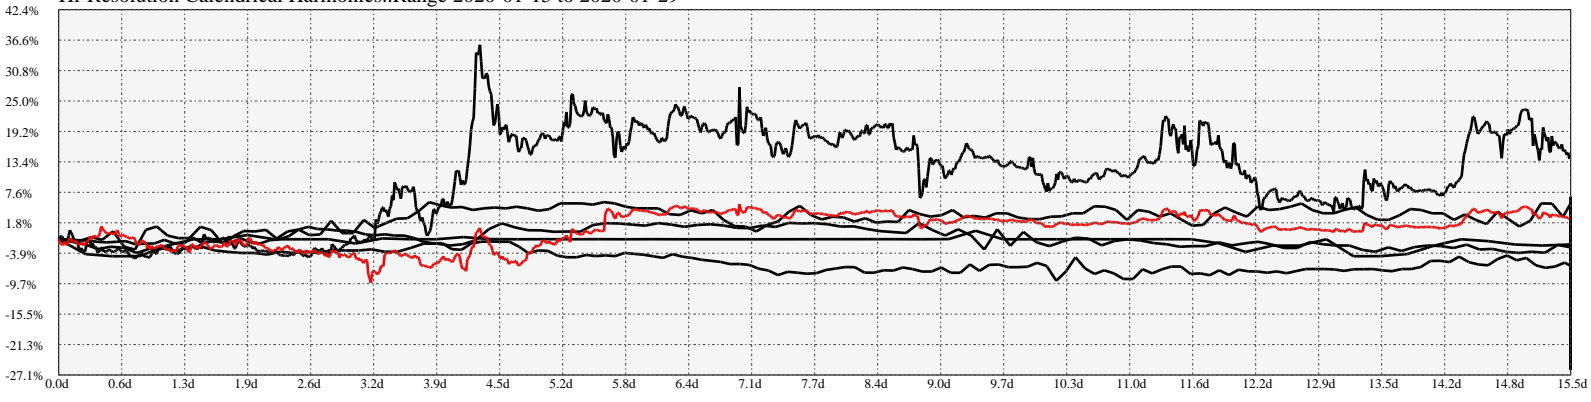

Hi-Resolution Calendrical Harmonics..Range 2020-01-15 to 2020-01-29

Calendrical Harmonics Standard..

Calendrical Harmonics 3rd Friday..

Calendrical Harmonics Moon Aligned..

Calendrical Harmonics Weekly w/ Day Of Week Alignments.