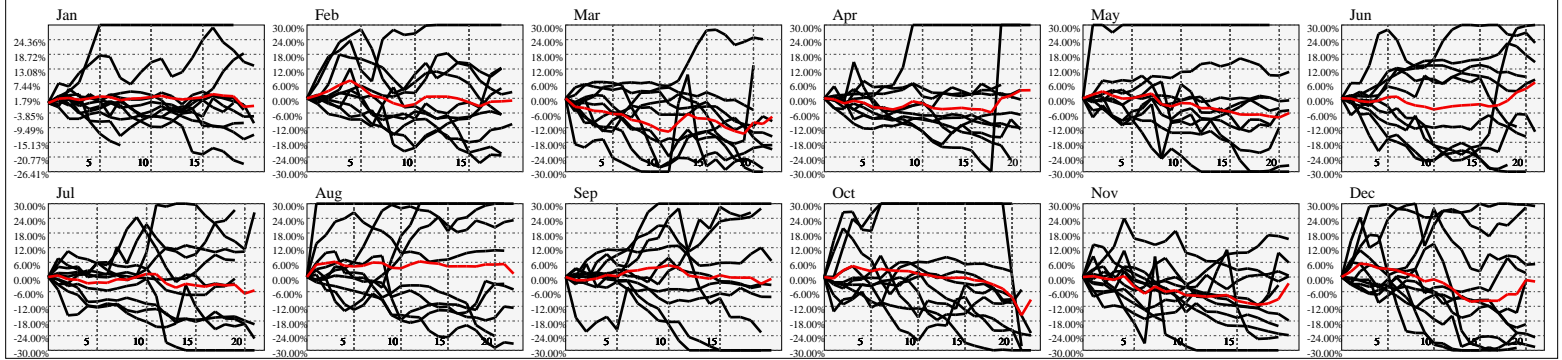

Hi-Resolution Calendrical Harmonics..Range 2020-01-15 to 2020-01-29

Calendrical Harmonics Standard..

Calendrical Harmonics 3rd Friday..

Calendrical Harmonics Moon Aligned..

Calendrical Harmonics Weekly w/ Day Of Week Alignments.