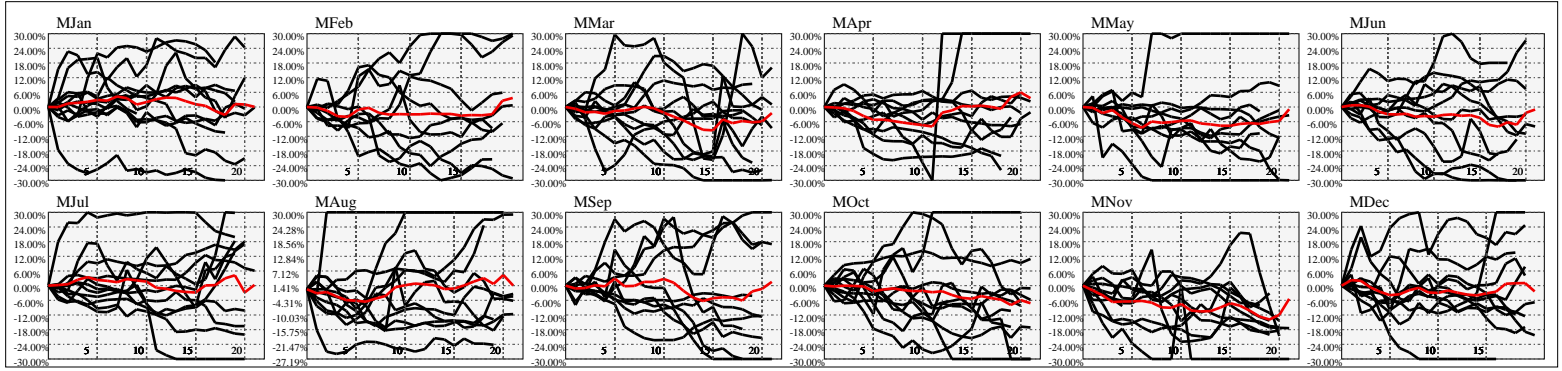

Hi-Resolution Calendrical Harmonics..Range 2020-01-15 to 2020-01-29

Calendrical Harmonics Standard..

Calendrical Harmonics 3rd Friday..

Calendrical Harmonics Moon Aligned..

Calendrical Harmonics Weekly w/ Day Of Week Alignments.