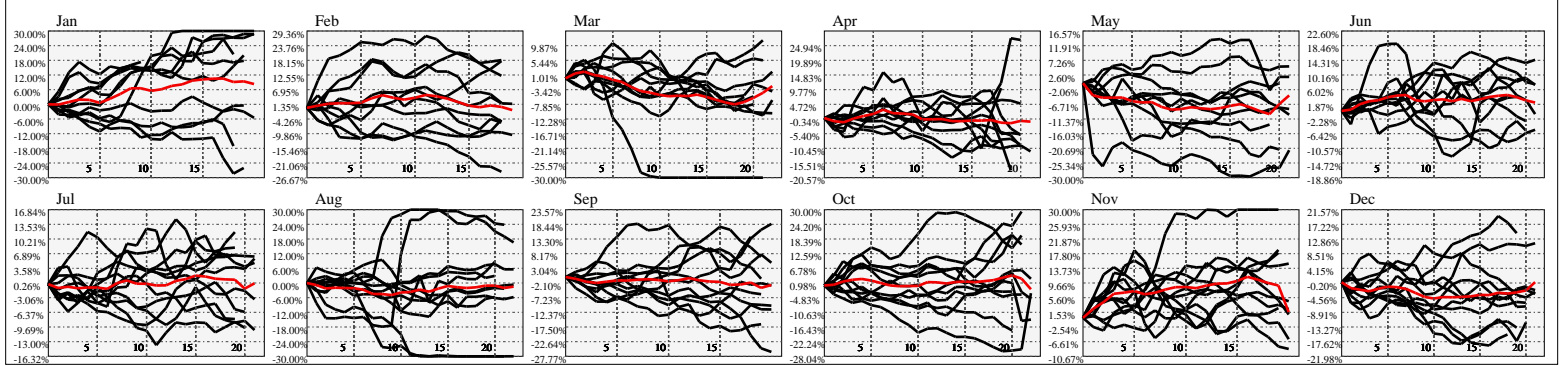

Hi-Resolution Calendrical Harmonics..Range 2020-01-17 to 2020-01-31

Calendrical Harmonics Standard..

Calendrical Harmonics 3rd Friday..

Calendrical Harmonics Moon Aligned..

Calendrical Harmonics Weekly w/ Day Of Week Alignments..