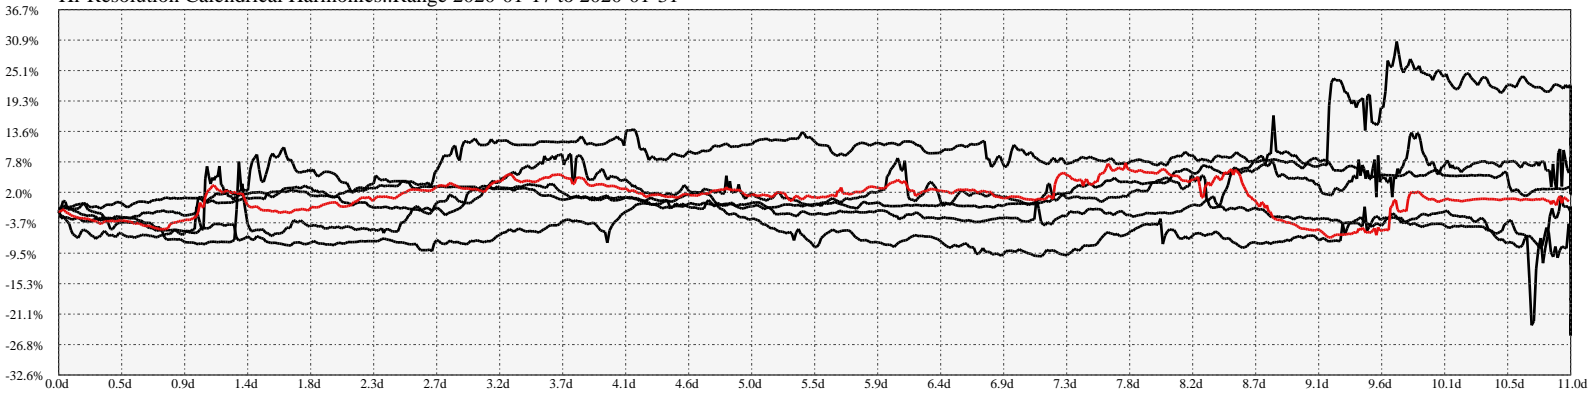

Hi-Resolution Calendrical Harmonics..Range 2020-01-17 to 2020-01-31

Calendrical Harmonics Standard..

Calendrical Harmonics 3rd Friday..

Calendrical Harmonics Moon Aligned..

Calendrical Harmonics Weekly w/ Day Of Week Alignments..