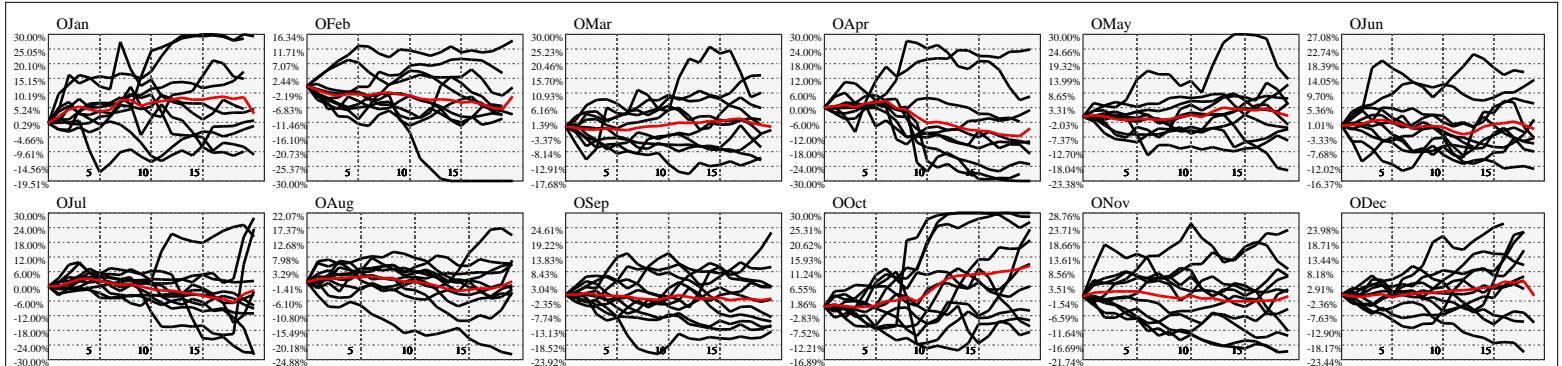

Hi-Resolution Calendrical Harmonics..Range 2020-01-17 to 2020-01-31

Calendrical Harmonics Standard..

Calendrical Harmonics 3rd Friday..

Calendrical Harmonics Moon Aligned..

Calendrical Harmonics Weekly w/ Day Of Week Alignments..