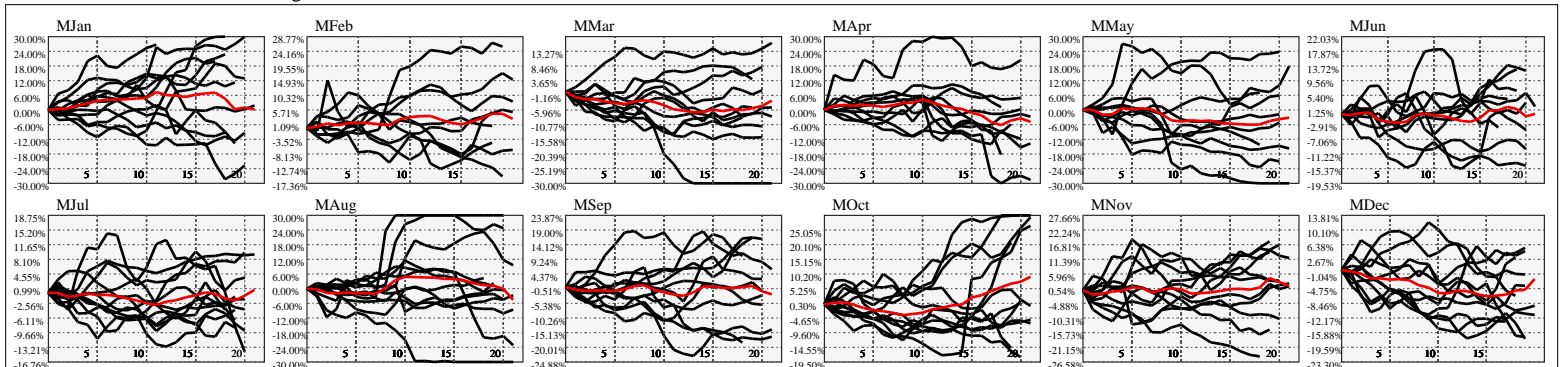

Hi-Resolution Calendrical Harmonics..Range 2020-01-17 to 2020-01-31

Calendrical Harmonics Standard..

Calendrical Harmonics 3rd Friday..

Calendrical Harmonics Moon Aligned..

Calendrical Harmonics Weekly w/ Day Of Week Alignments..