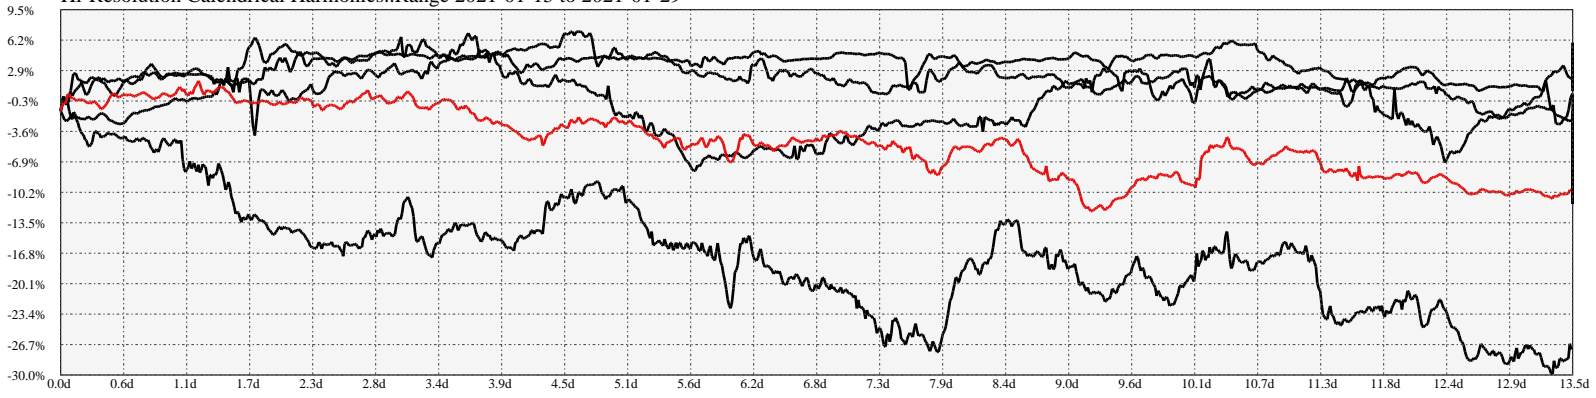

Hi-Resolution Calendrical Harmonics..Range 2021-01-15 to 2021-01-29

Calendrical Harmonics Standard..

Calendrical Harmonics 3rd Friday..

Calendrical Harmonics Moon Aligned..

Calendrical Harmonics Weekly w/ Day Of Week Alignments..