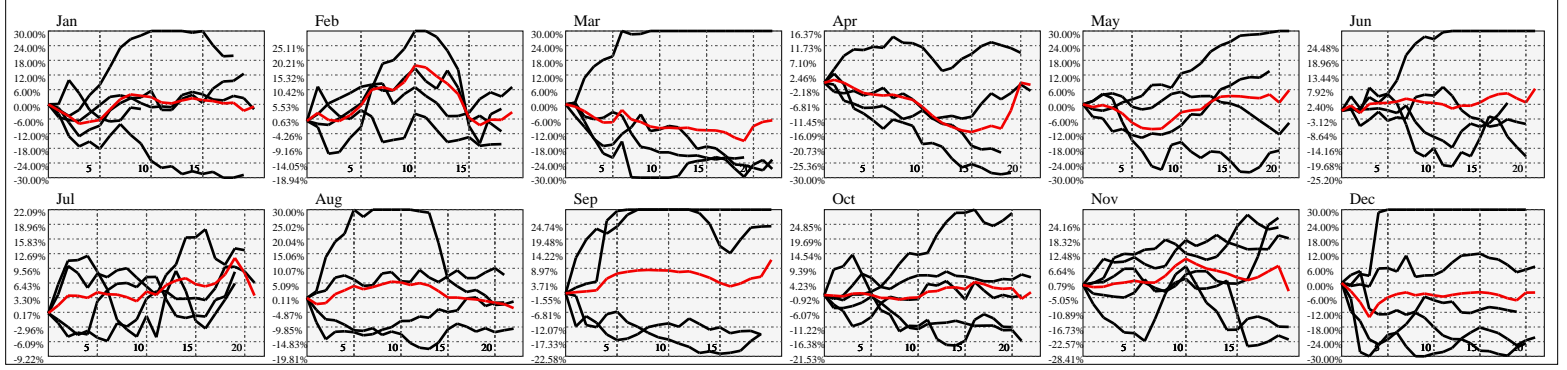

Hi-Resolution Calendrical Harmonics..Range 2021-01-15 to 2021-01-29

Calendrical Harmonics Standard..

Calendrical Harmonics 3rd Friday..

Calendrical Harmonics Moon Aligned..

Calendrical Harmonics Weekly w/ Day Of Week Alignments..