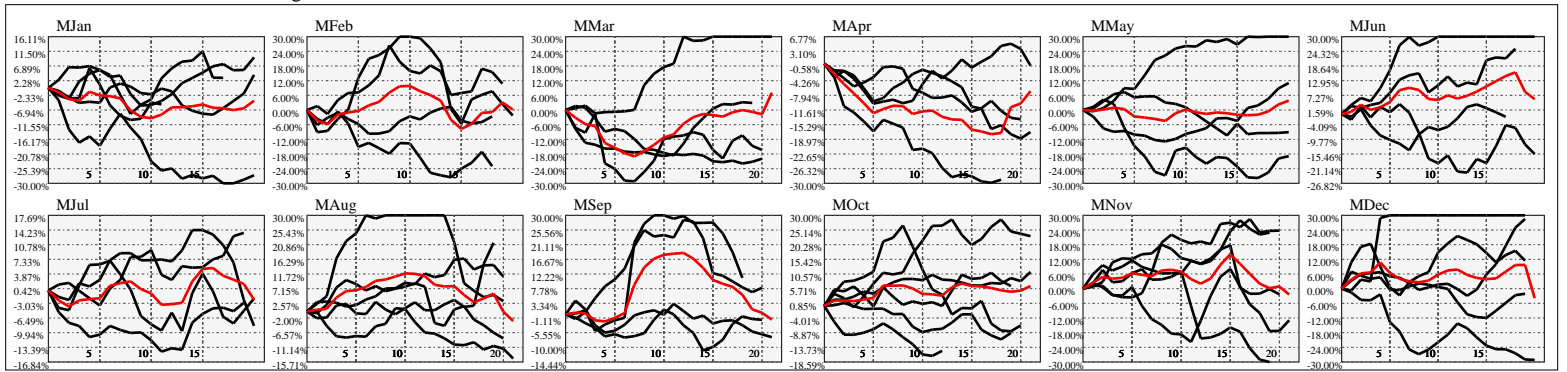

Hi-Resolution Calendrical Harmonics..Range 2021-01-15 to 2021-01-29

Calendrical Harmonics Standard..

Calendrical Harmonics 3rd Friday..

Calendrical Harmonics Moon Aligned..

Calendrical Harmonics Weekly w/ Day Of Week Alignments..