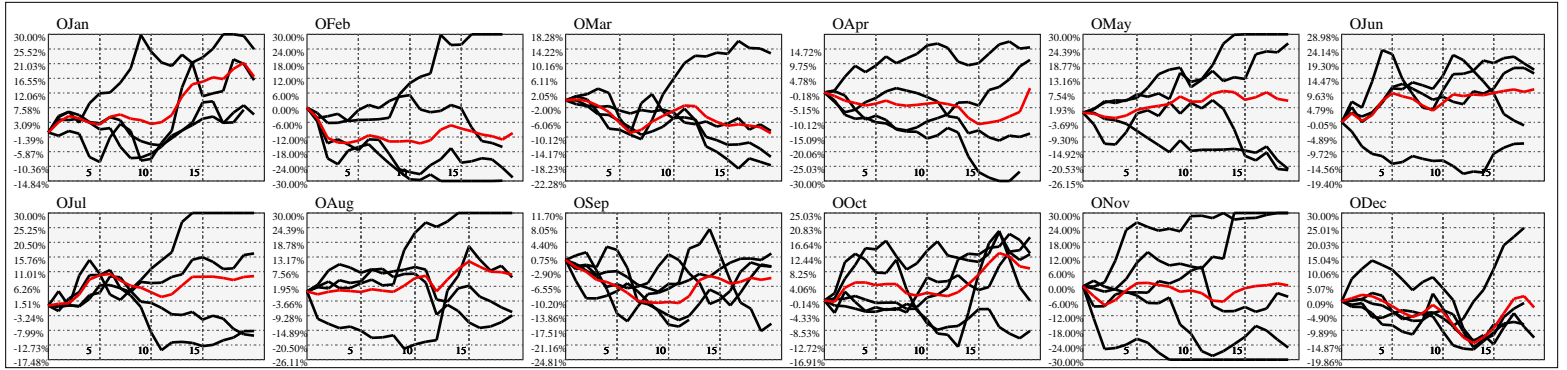

Hi-Resolution Calendrical Harmonics..Range 2021-01-15 to 2021-01-29

Calendrical Harmonics Standard..

Calendrical Harmonics 3rd Friday..

Calendrical Harmonics Moon Aligned..

Calendrical Harmonics Weekly w/ Day Of Week Alignments..