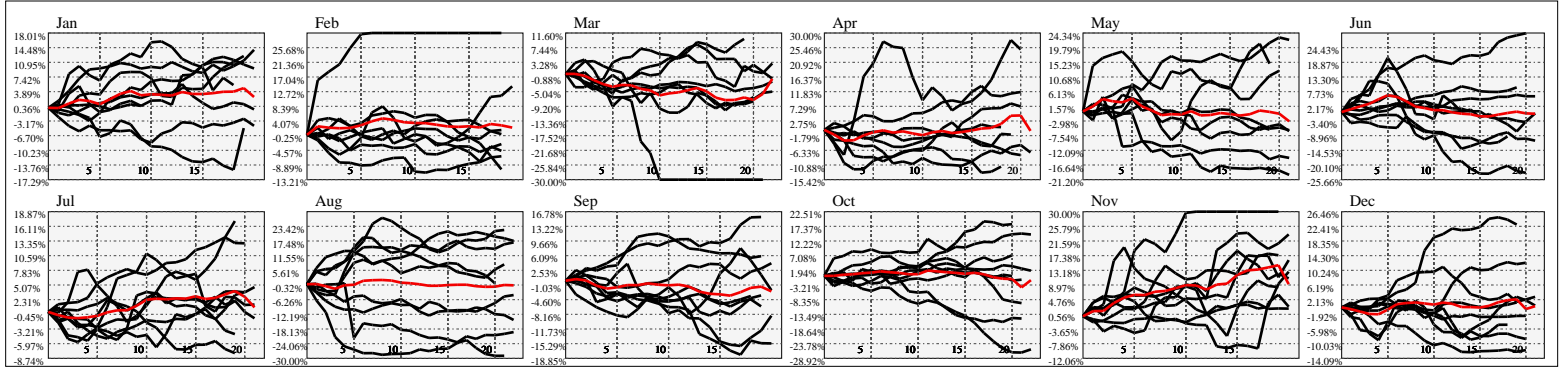

Hi-Resolution Calendrical Harmonics..Range 2020-01-17 to 2020-01-31

Calendrical Harmonics Standard..

Calendrical Harmonics 3rd Friday..

Calendrical Harmonics Moon Aligned..

Calendrical Harmonics Weekly w/ Day Of Week Alignments..