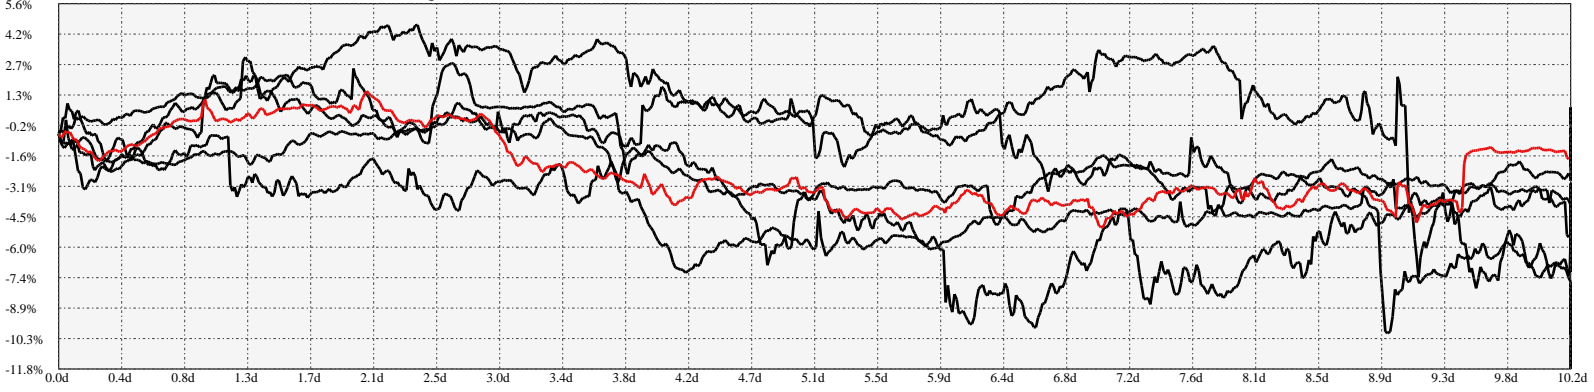

Hi-Resolution Calendrical Harmonics..Range 2020-01-17 to 2020-01-31

Calendrical Harmonics Standard..

Calendrical Harmonics 3rd Friday..

Calendrical Harmonics Moon Aligned..

Calendrical Harmonics Weekly w/ Day Of Week Alignments..