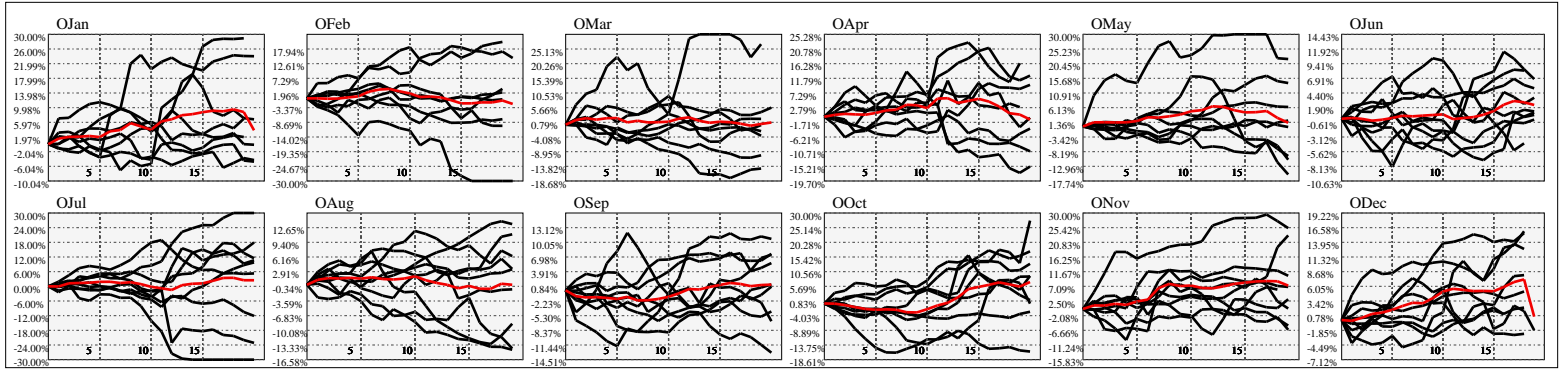

Hi-Resolution Calendrical Harmonics..Range 2020-01-17 to 2020-01-31

Calendrical Harmonics Standard..

Calendrical Harmonics 3rd Friday..

Calendrical Harmonics Moon Aligned..

Calendrical Harmonics Weekly w/ Day Of Week Alignments..