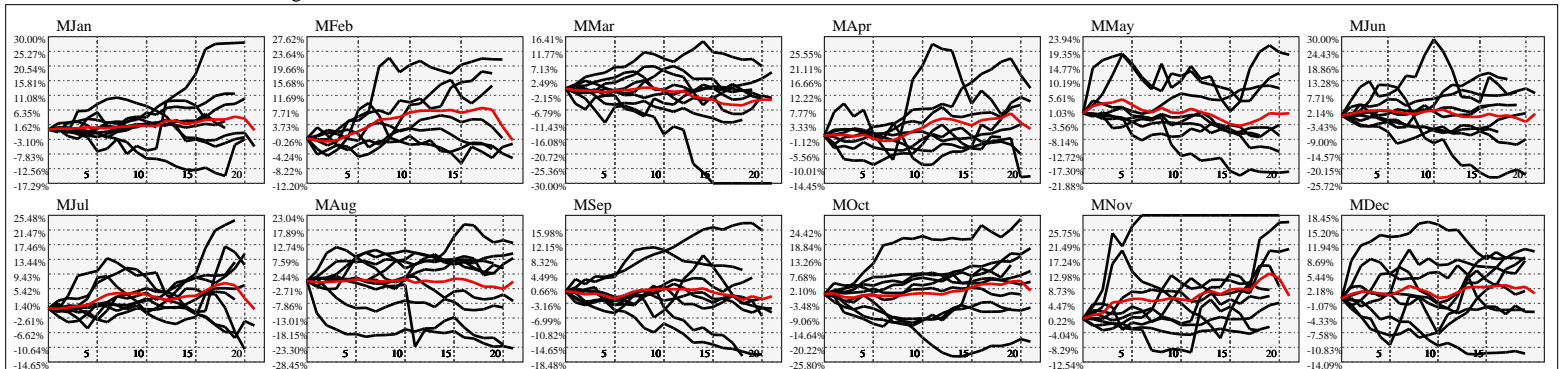

Hi-Resolution Calendrical Harmonics..Range 2020-01-17 to 2020-01-31

Calendrical Harmonics Standard..

Calendrical Harmonics 3rd Friday..

Calendrical Harmonics Moon Aligned..

Calendrical Harmonics Weekly w/ Day Of Week Alignments..