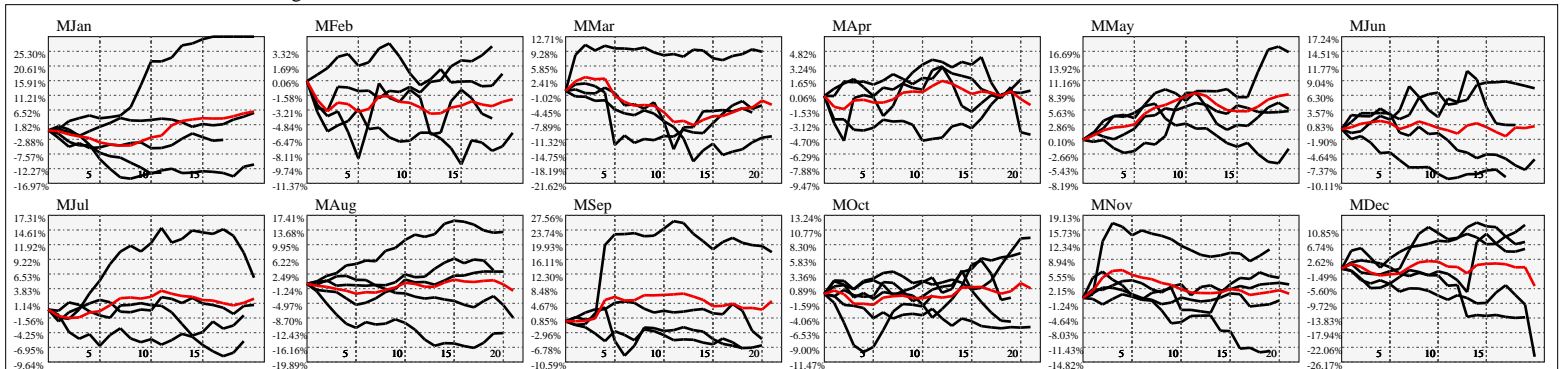

Hi-Resolution Calendrical Harmonics..Range 2021-01-15 to 2021-01-29

Calendrical Harmonics Standard..

Calendrical Harmonics 3rd Friday..

Calendrical Harmonics Moon Aligned..

Calendrical Harmonics Weekly w/ Day Of Week Alignments..