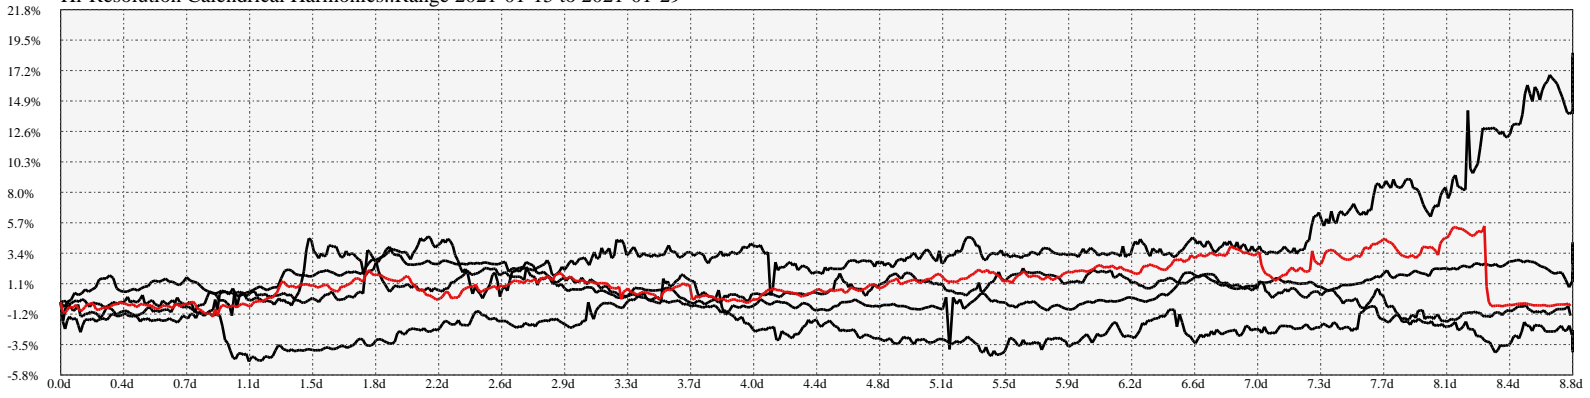

Hi-Resolution Calendrical Harmonics..Range 2021-01-15 to 2021-01-29

Calendrical Harmonics Standard..

Calendrical Harmonics 3rd Friday..

Calendrical Harmonics Moon Aligned..

Calendrical Harmonics Weekly w/ Day Of Week Alignments..