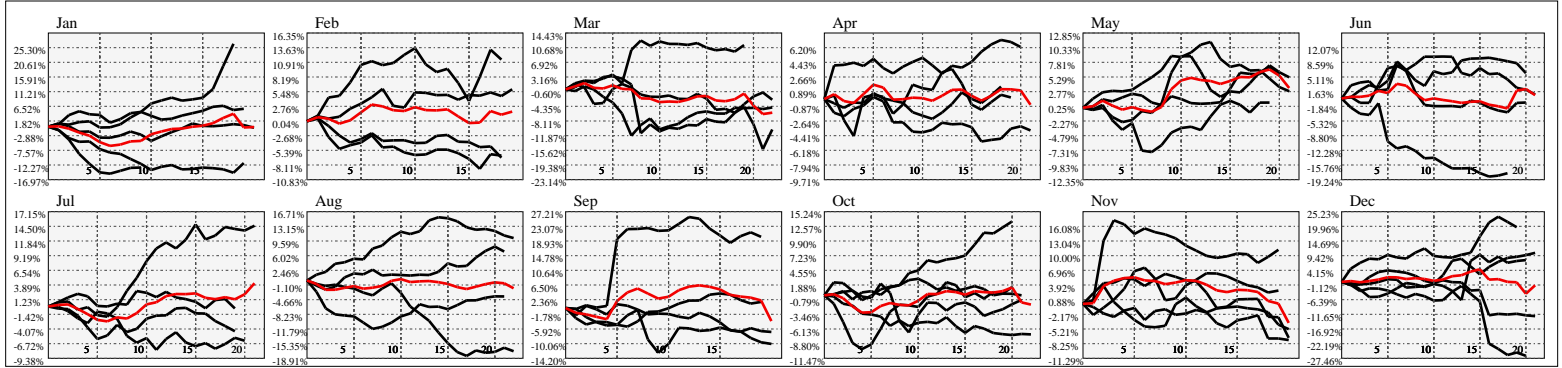

Hi-Resolution Calendrical Harmonics..Range 2021-01-15 to 2021-01-29

Calendrical Harmonics Standard..

Calendrical Harmonics 3rd Friday..

Calendrical Harmonics Moon Aligned..

Calendrical Harmonics Weekly w/ Day Of Week Alignments..