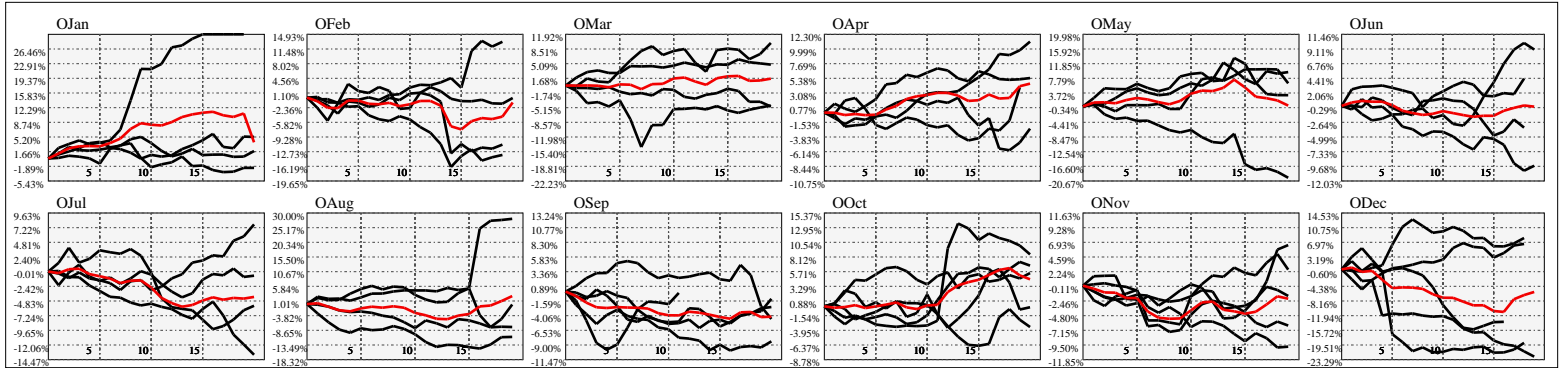

Hi-Resolution Calendrical Harmonics..Range 2021-01-15 to 2021-01-29

Calendrical Harmonics Standard..

Calendrical Harmonics 3rd Friday..

Calendrical Harmonics Moon Aligned..

Calendrical Harmonics Weekly w/ Day Of Week Alignments..