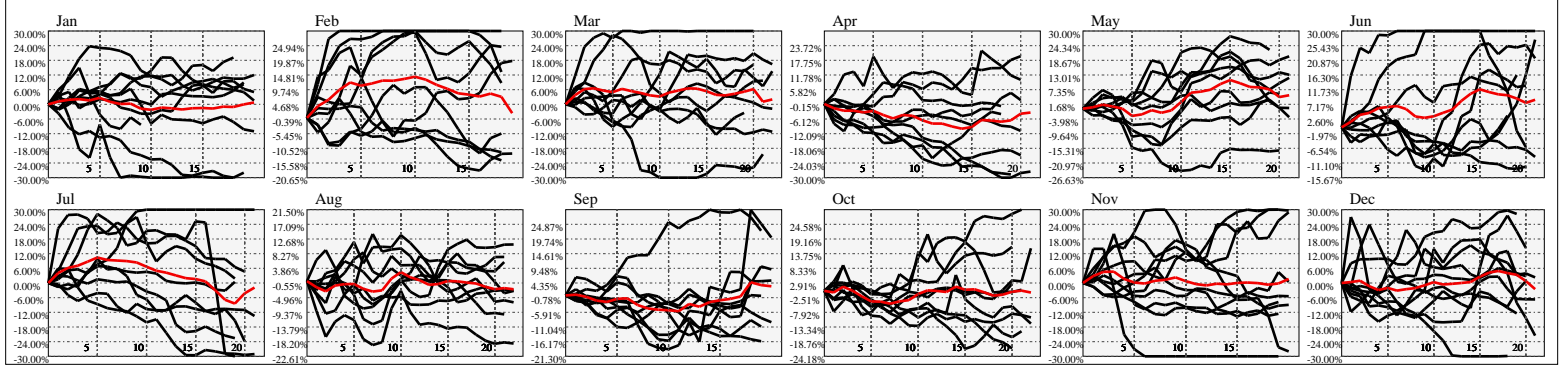

Hi-Resolution Calendrical Harmonics..Range 2020-01-17 to 2020-01-31

Calendrical Harmonics Standard..

Calendrical Harmonics 3rd Friday..

Calendrical Harmonics Moon Aligned..

Calendrical Harmonics Weekly w/ Day Of Week Alignments..