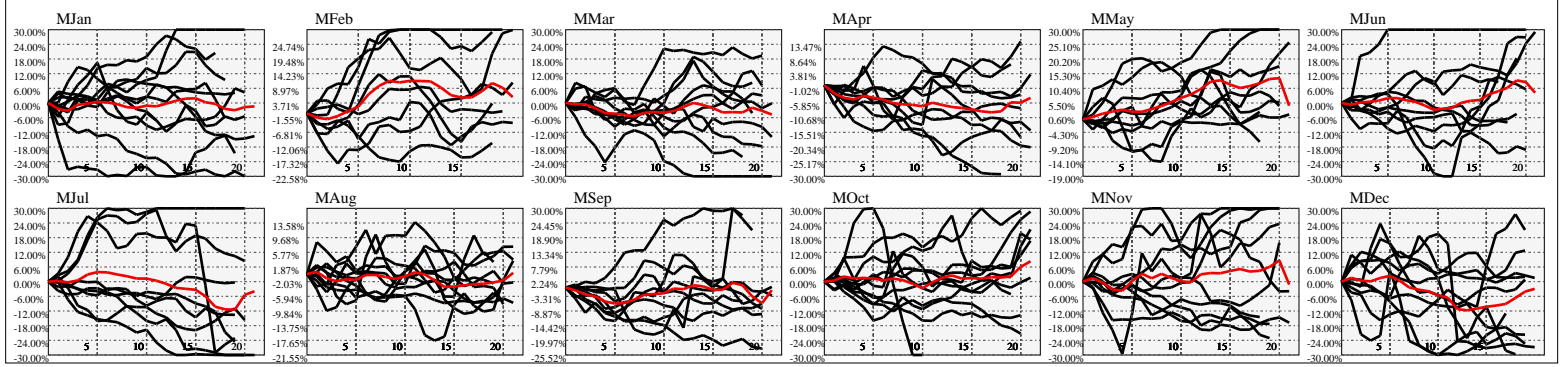

Hi-Resolution Calendrical Harmonics..Range 2020-01-17 to 2020-01-31

Calendrical Harmonics Standard..

Calendrical Harmonics 3rd Friday..

Calendrical Harmonics Moon Aligned..

Calendrical Harmonics Weekly w/ Day Of Week Alignments..