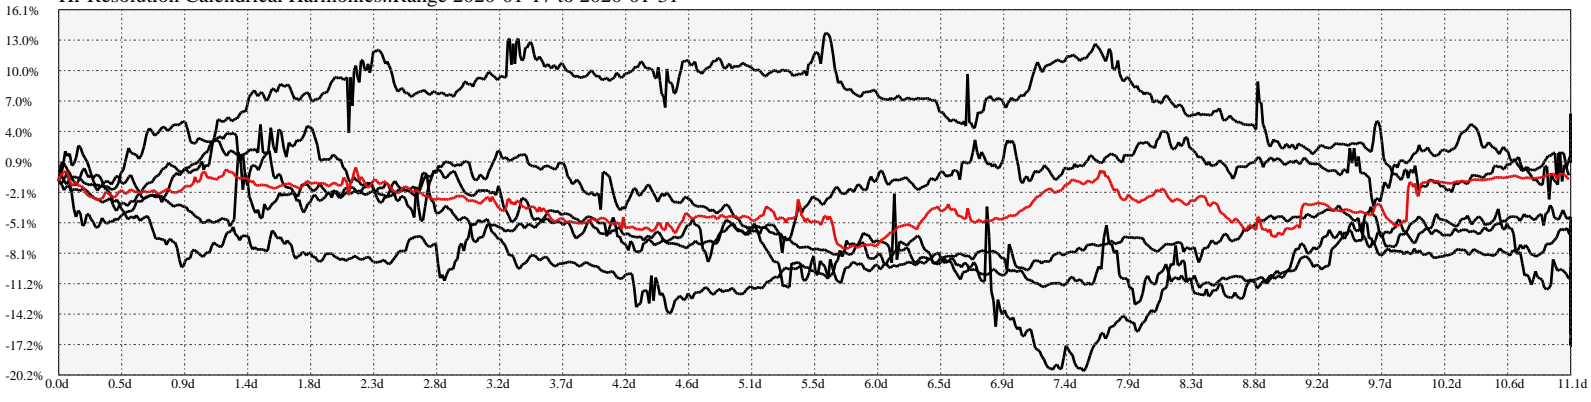

Hi-Resolution Calendrical Harmonics..Range 2020-01-17 to 2020-01-31

Calendrical Harmonics Standard..

Calendrical Harmonics 3rd Friday..

Calendrical Harmonics Moon Aligned..

Calendrical Harmonics Weekly w/ Day Of Week Alignments..