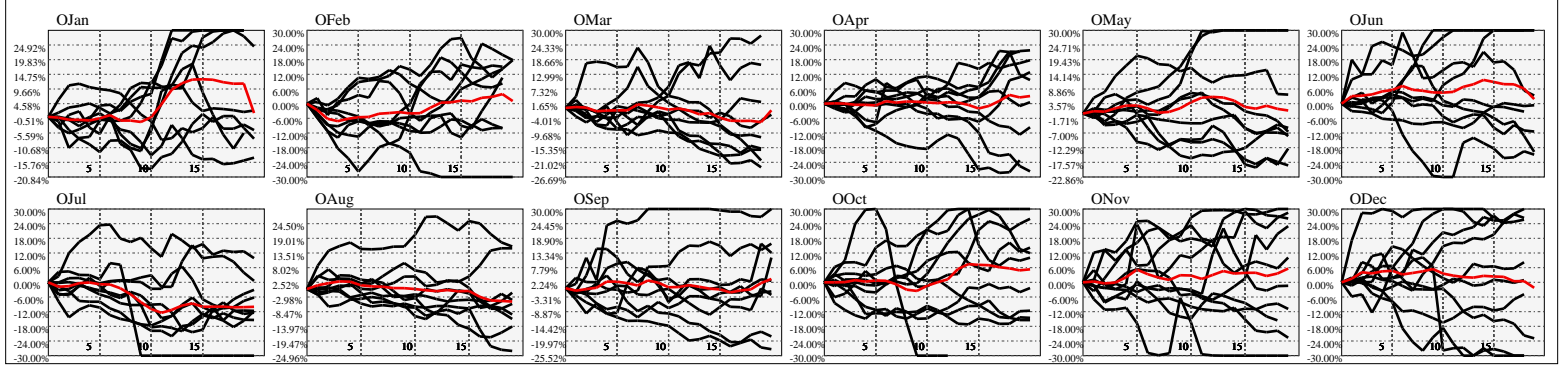

Hi-Resolution Calendrical Harmonics..Range 2020-01-17 to 2020-01-31

Calendrical Harmonics Standard..

Calendrical Harmonics 3rd Friday..

Calendrical Harmonics Moon Aligned..

Calendrical Harmonics Weekly w/ Day Of Week Alignments..