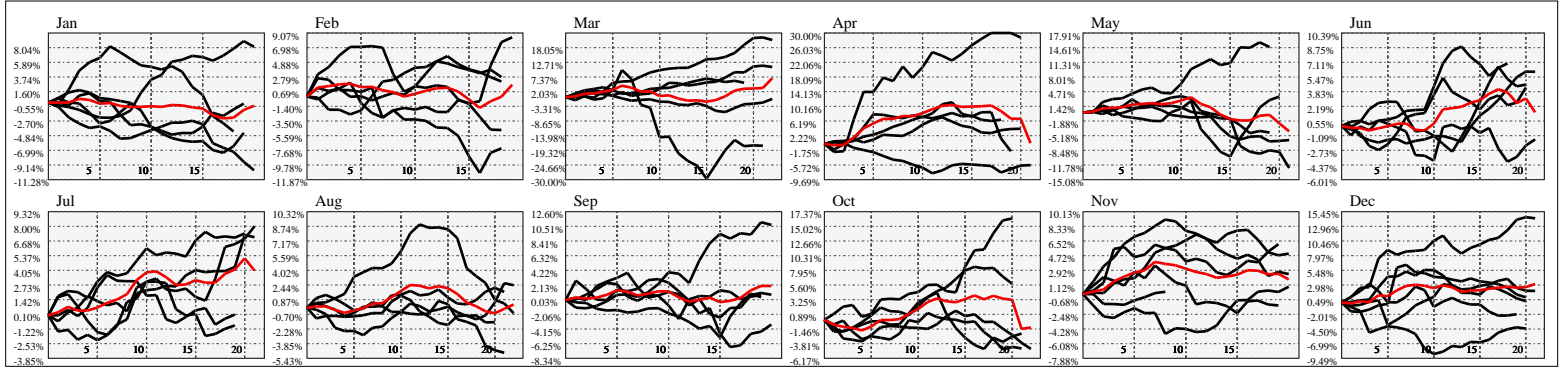

Hi-Resolution Calendrical Harmonics..Range 2020-01-17 to 2020-01-31

Calendrical Harmonics Standard.

Calendrical Harmonics 3rd Friday..

Calendrical Harmonics Moon Aligned.

Calendrical Harmonics Weekly w/ Day Of Week Alignments..