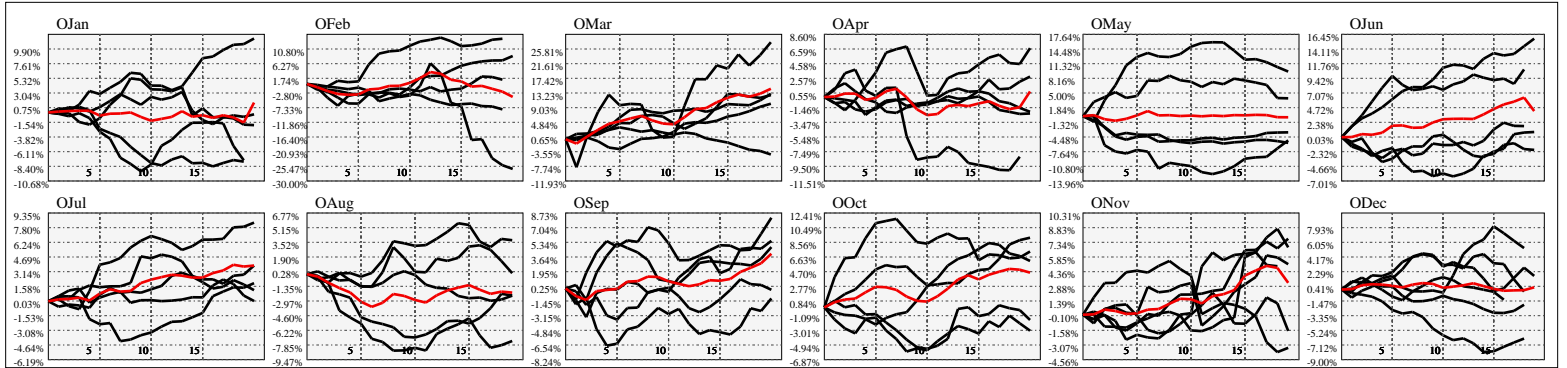

Hi-Resolution Calendrical Harmonics..Range 2020-01-17 to 2020-01-31

Calendrical Harmonics Standard.

Calendrical Harmonics 3rd Friday..

Calendrical Harmonics Moon Aligned.

Calendrical Harmonics Weekly w/ Day Of Week Alignments..