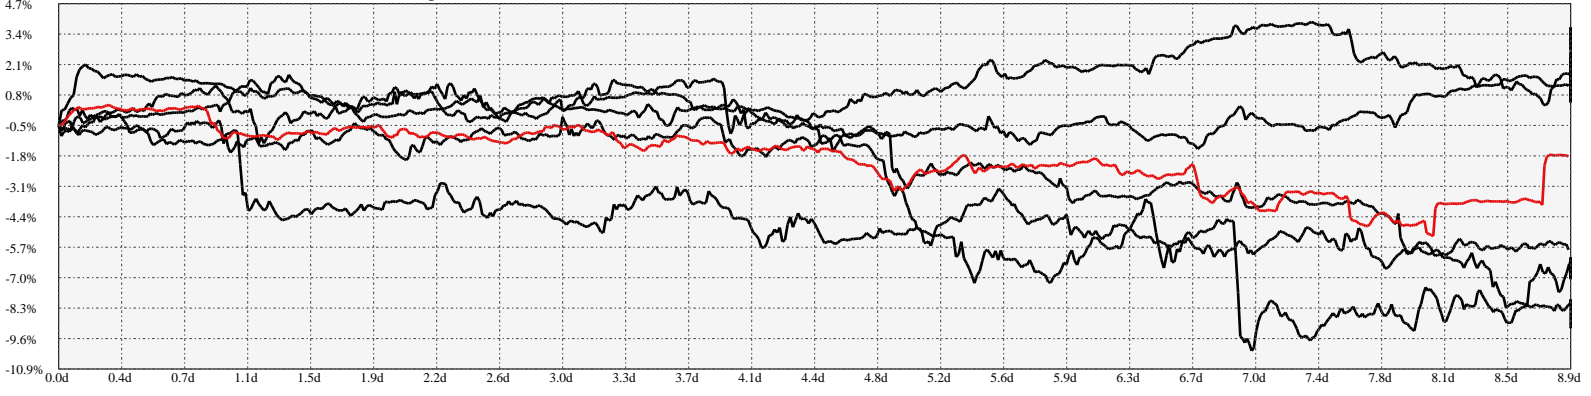

Hi-Resolution Calendrical Harmonics..Range 2020-01-17 to 2020-01-31

Calendrical Harmonics Standard.

Calendrical Harmonics 3rd Friday..

Calendrical Harmonics Moon Aligned.

Calendrical Harmonics Weekly w/ Day Of Week Alignments..