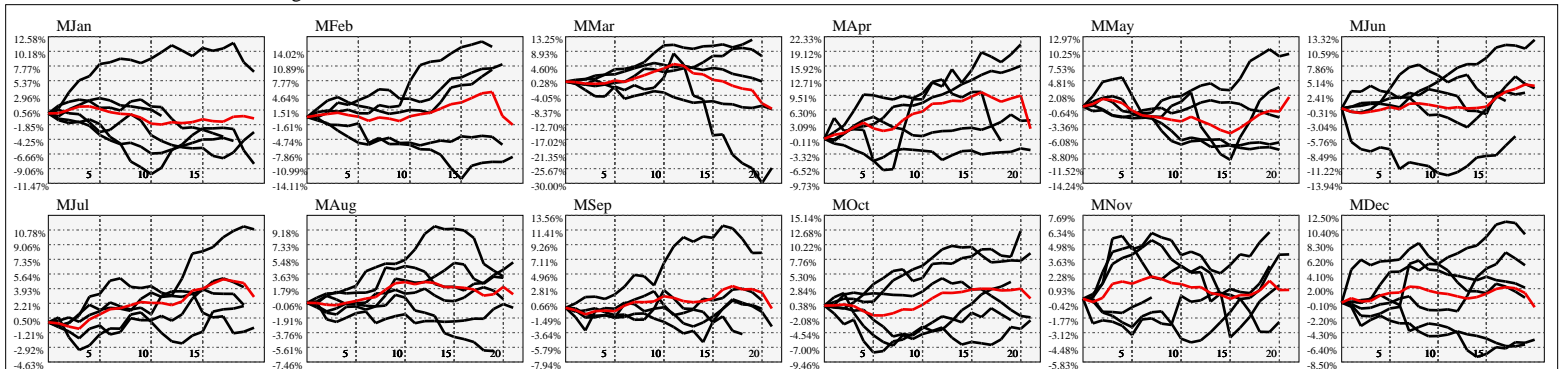

Hi-Resolution Calendrical Harmonics..Range 2020-01-17 to 2020-01-31

Calendrical Harmonics Standard.

Calendrical Harmonics 3rd Friday..

Calendrical Harmonics Moon Aligned.

Calendrical Harmonics Weekly w/ Day Of Week Alignments..