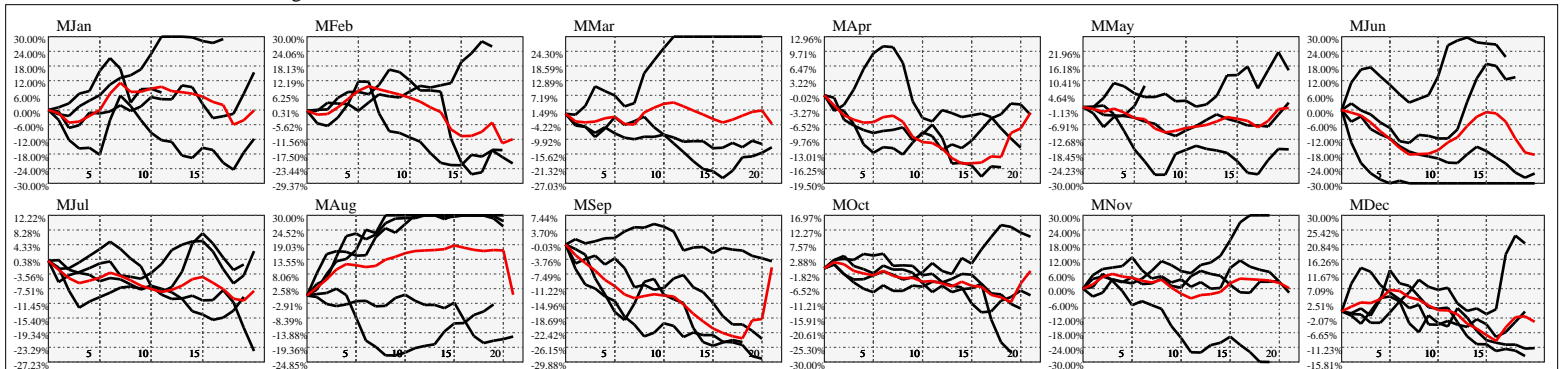

Hi-Resolution Calendrical Harmonics..Range 2022-01-14 to 2022-01-28

Calendrical Harmonics Standard..

Calendrical Harmonics 3rd Friday..

Calendrical Harmonics Moon Aligned..

Calendrical Harmonics Weekly w/ Day Of Week Alignments..