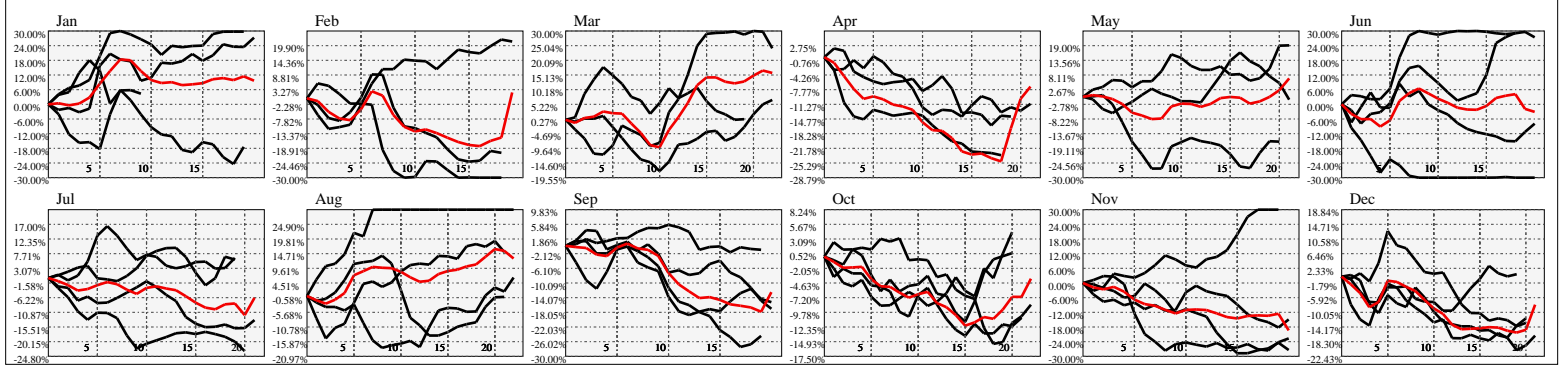

Hi-Resolution Calendrical Harmonics..Range 2022-01-14 to 2022-01-28

Calendrical Harmonics Standard..

Calendrical Harmonics 3rd Friday..

Calendrical Harmonics Moon Aligned..

Calendrical Harmonics Weekly w/ Day Of Week Alignments..