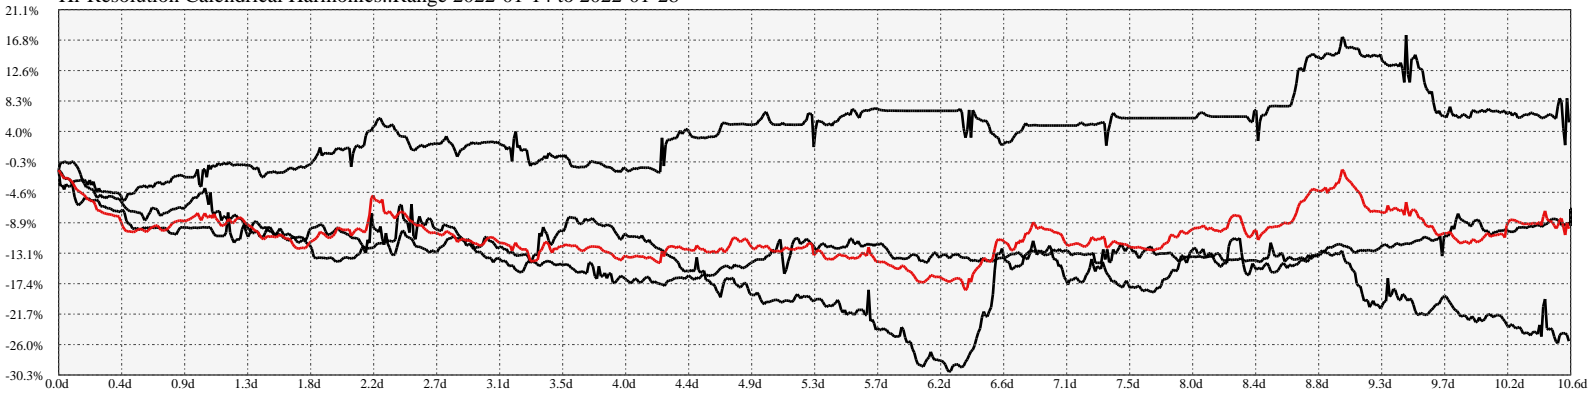

Hi-Resolution Calendrical Harmonics..Range 2022-01-14 to 2022-01-28

Calendrical Harmonics Standard..

Calendrical Harmonics 3rd Friday..

Calendrical Harmonics Moon Aligned..

Calendrical Harmonics Weekly w/ Day Of Week Alignments..