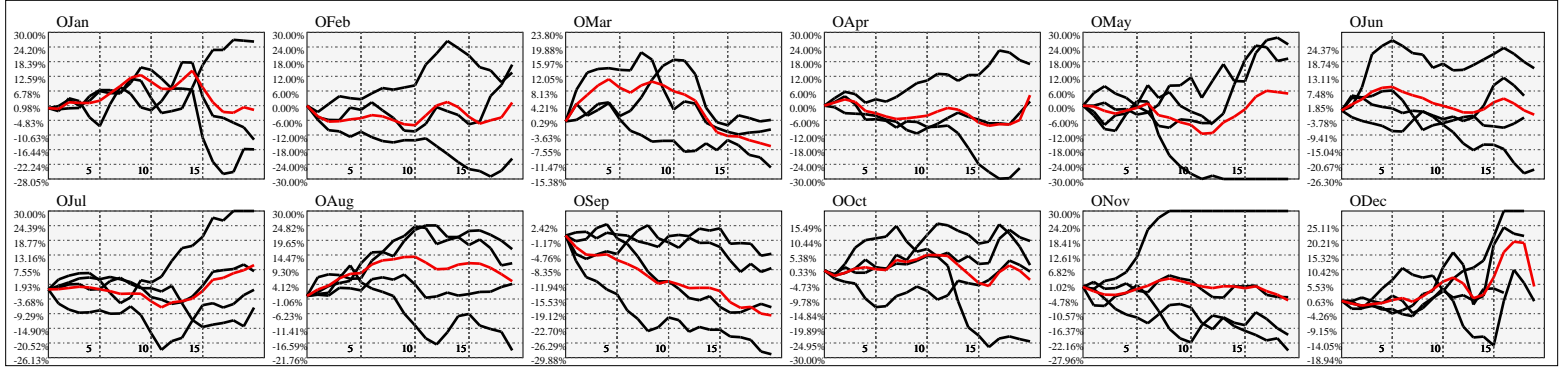

Hi-Resolution Calendrical Harmonics..Range 2022-01-14 to 2022-01-28

Calendrical Harmonics Standard..

Calendrical Harmonics 3rd Friday..

Calendrical Harmonics Moon Aligned..

Calendrical Harmonics Weekly w/ Day Of Week Alignments..