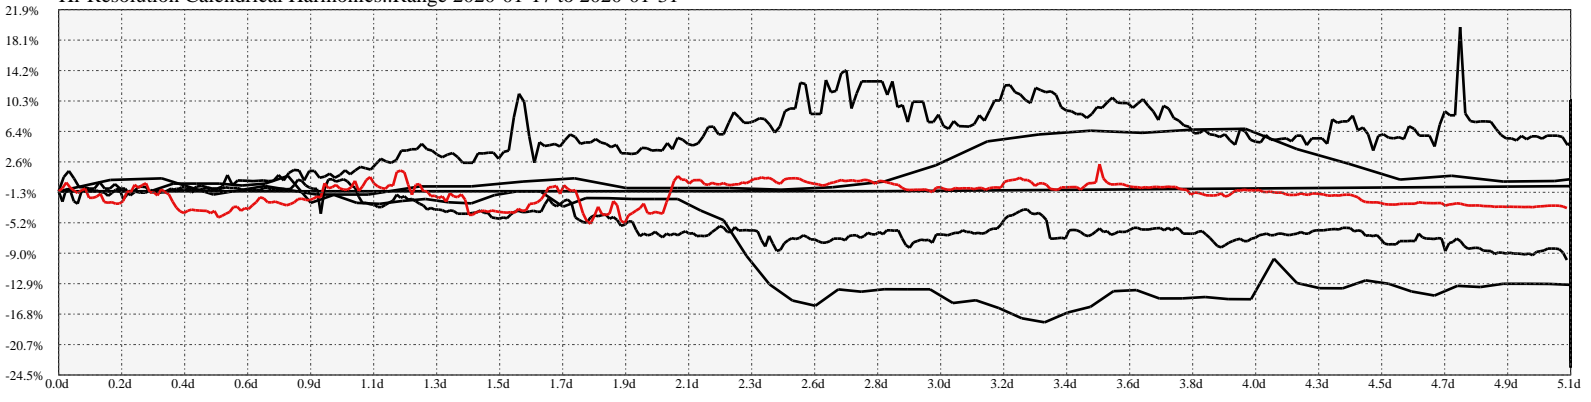

Hi-Resolution Calendrical Harmonics..Range 2020-01-17 to 2020-01-31

Calendrical Harmonics Standard..

Calendrical Harmonics 3rd Friday..

Calendrical Harmonics Moon Aligned..

Calendrical Harmonics Weekly w/ Day Of Week Alignments..