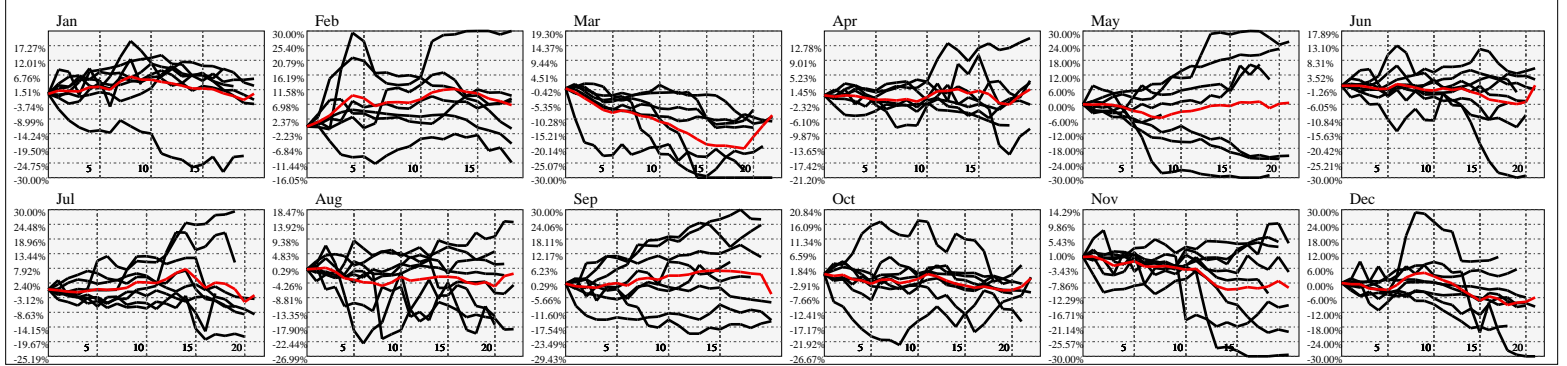

Hi-Resolution Calendrical Harmonics..Range 2020-01-17 to 2020-01-31

Calendrical Harmonics Standard..

Calendrical Harmonics 3rd Friday..

Calendrical Harmonics Moon Aligned..

Calendrical Harmonics Weekly w/ Day Of Week Alignments..