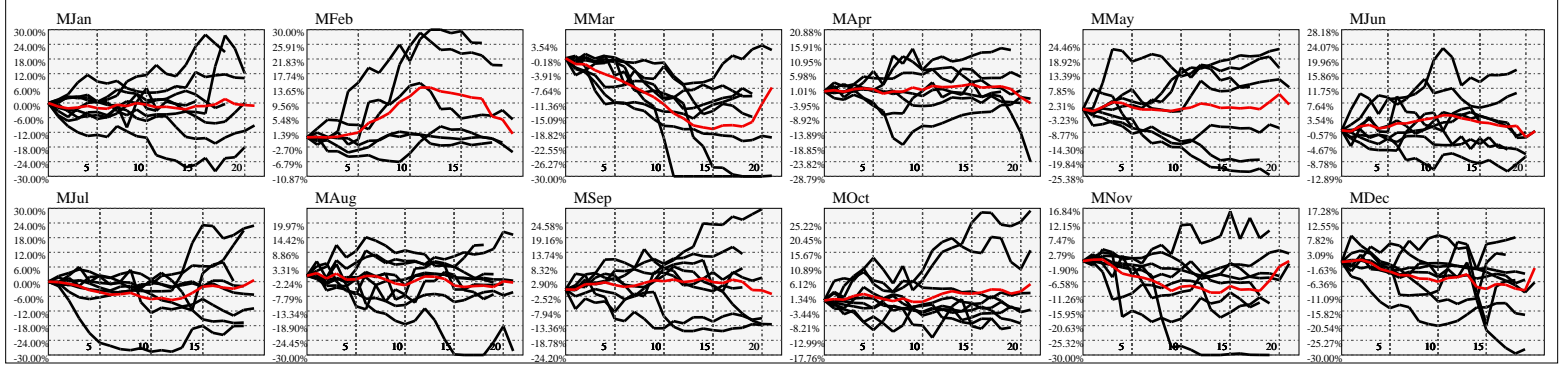

Hi-Resolution Calendrical Harmonics..Range 2020-01-17 to 2020-01-31

Calendrical Harmonics Standard..

Calendrical Harmonics 3rd Friday..

Calendrical Harmonics Moon Aligned..

Calendrical Harmonics Weekly w/ Day Of Week Alignments..