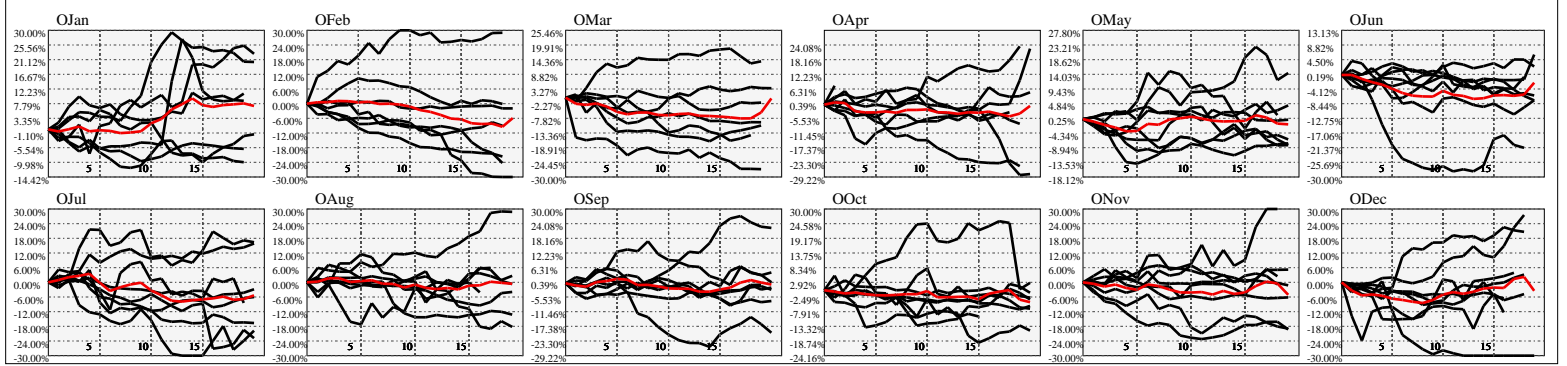

Hi-Resolution Calendrical Harmonics..Range 2020-01-17 to 2020-01-31

Calendrical Harmonics Standard..

Calendrical Harmonics 3rd Friday..

Calendrical Harmonics Moon Aligned..

Calendrical Harmonics Weekly w/ Day Of Week Alignments..