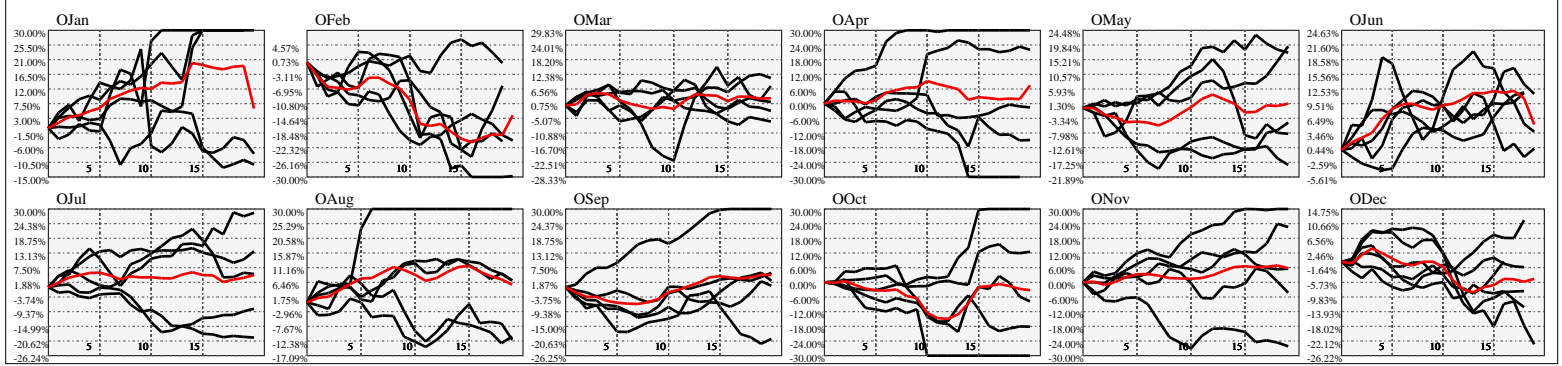

Hi-Resolution Calendrical Harmonics..Range 2020-01-17 to 2020-01-31

Calendrical Harmonics Standard..

Calendrical Harmonics 3rd Friday..

Calendrical Harmonics Moon Aligned..

Calendrical Harmonics Weekly w/ Day Of Week Alignments..