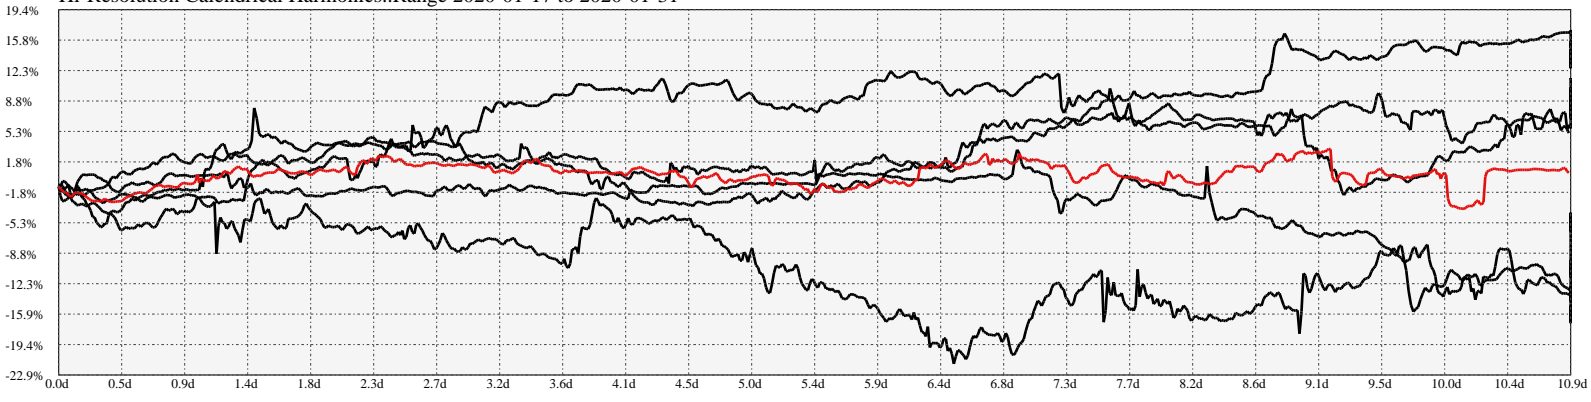

Hi-Resolution Calendrical Harmonics..Range 2020-01-17 to 2020-01-31

Calendrical Harmonics Standard..

Calendrical Harmonics 3rd Friday..

Calendrical Harmonics Moon Aligned..

Calendrical Harmonics Weekly w/ Day Of Week Alignments..