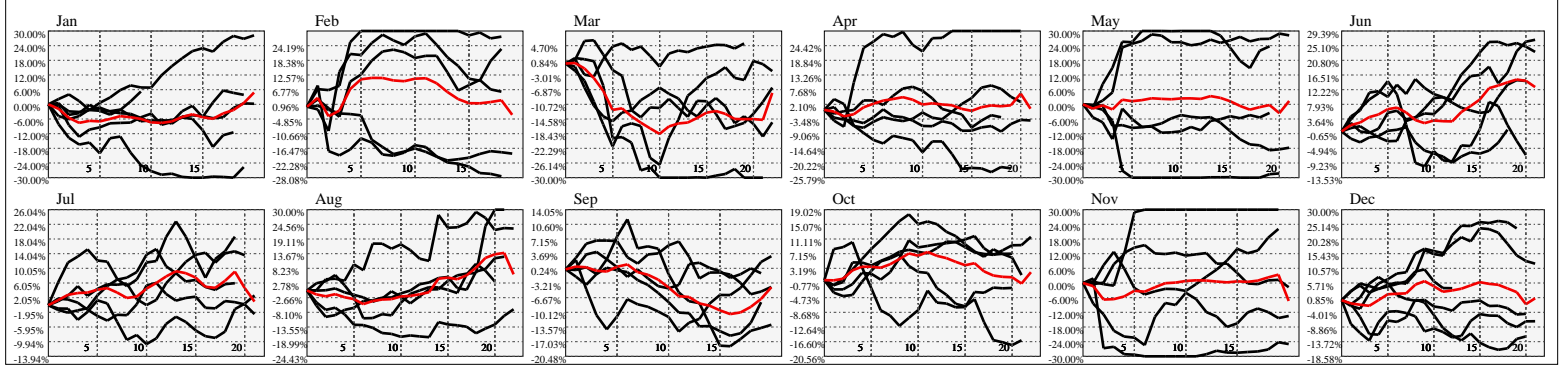

Hi-Resolution Calendrical Harmonics..Range 2020-01-17 to 2020-01-31

Calendrical Harmonics Standard..

Calendrical Harmonics 3rd Friday..

Calendrical Harmonics Moon Aligned..

Calendrical Harmonics Weekly w/ Day Of Week Alignments..