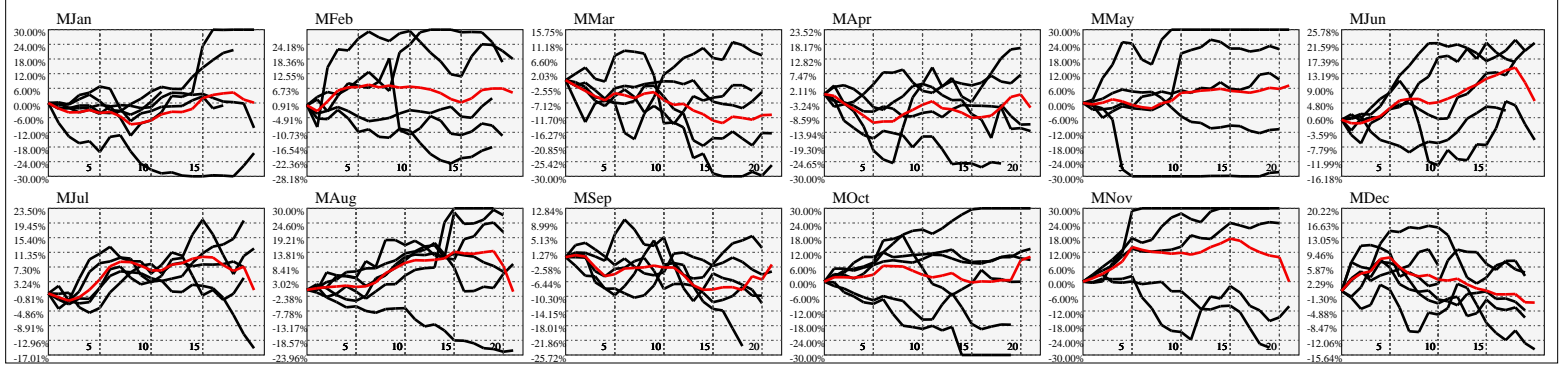

Hi-Resolution Calendrical Harmonics..Range 2020-01-17 to 2020-01-31

Calendrical Harmonics Standard..

Calendrical Harmonics 3rd Friday..

Calendrical Harmonics Moon Aligned..

Calendrical Harmonics Weekly w/ Day Of Week Alignments..