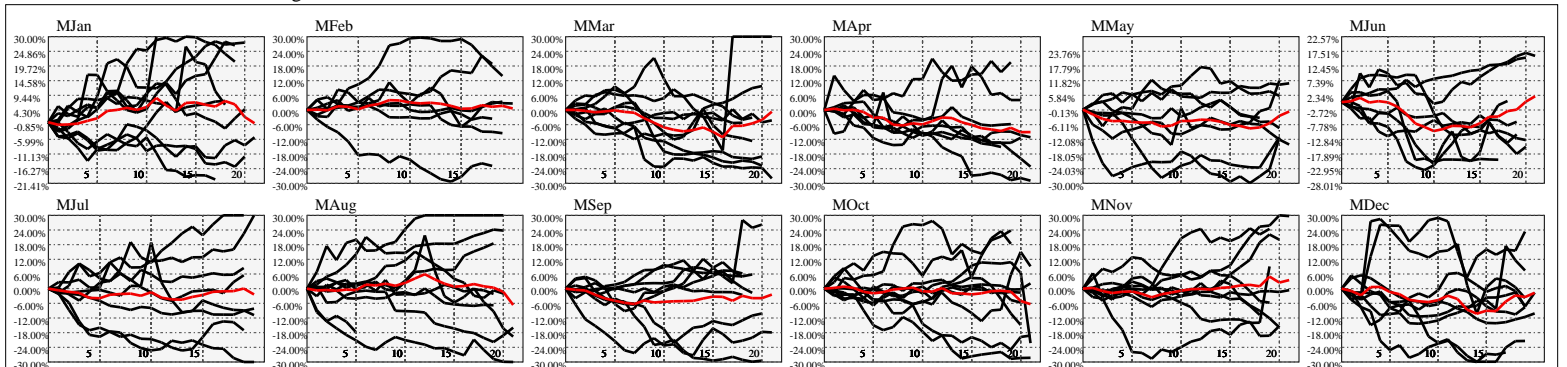

Hi-Resolution Calendrical Harmonics..Range 2020-01-17 to 2020-01-31

Calendrical Harmonics Standard..

Calendrical Harmonics 3rd Friday..

Calendrical Harmonics Moon Aligned..

Calendrical Harmonics Weekly w/ Day Of Week Alignments..