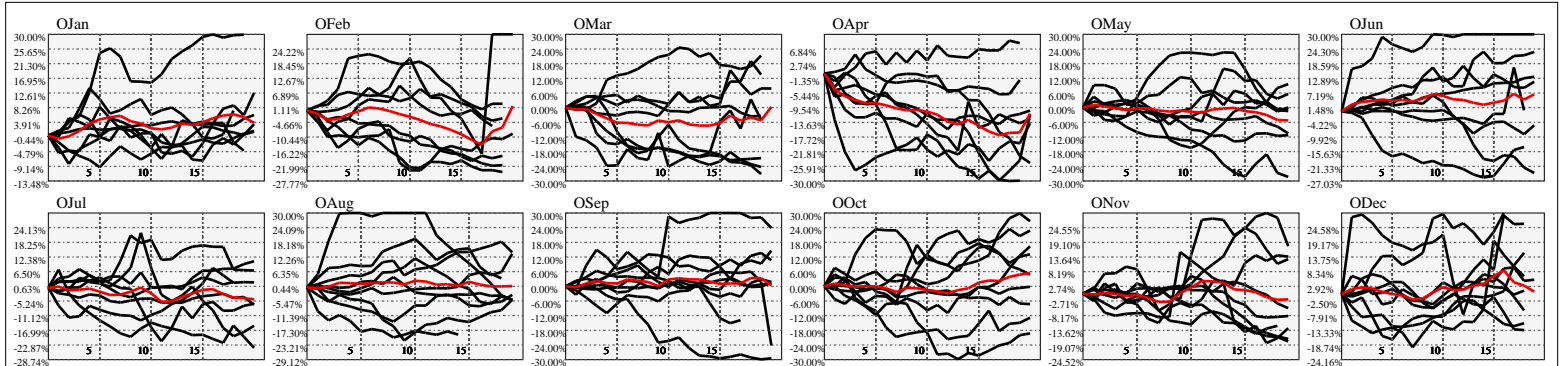

Hi-Resolution Calendrical Harmonics..Range 2020-01-17 to 2020-01-31

Calendrical Harmonics Standard..

Calendrical Harmonics 3rd Friday..

Calendrical Harmonics Moon Aligned..

Calendrical Harmonics Weekly w/ Day Of Week Alignments..