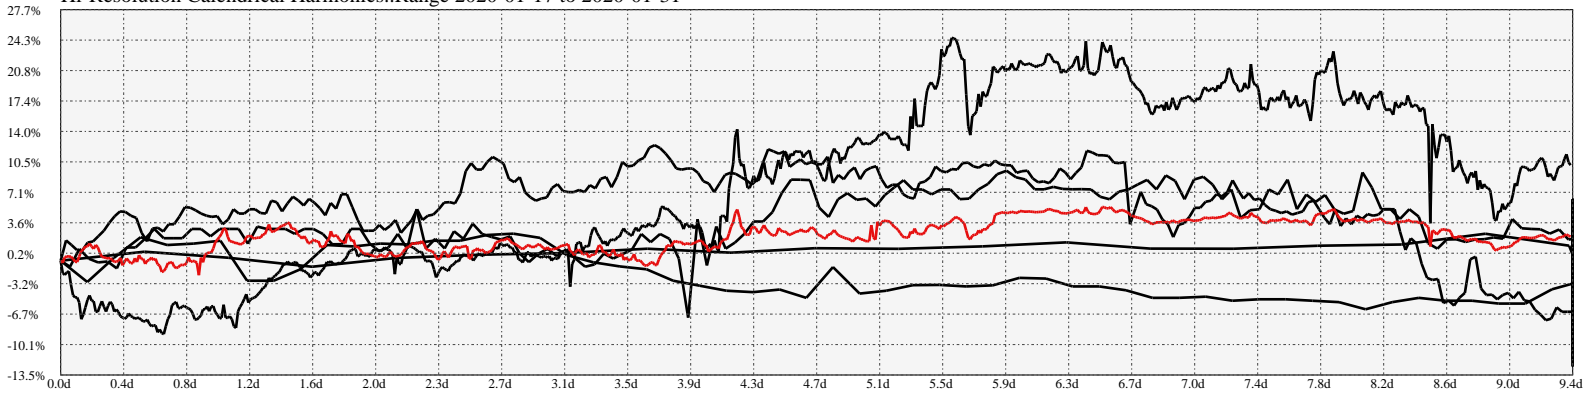

Hi-Resolution Calendrical Harmonics..Range 2020-01-17 to 2020-01-31

Calendrical Harmonics Standard..

Calendrical Harmonics 3rd Friday..

Calendrical Harmonics Moon Aligned..

Calendrical Harmonics Weekly w/ Day Of Week Alignments..