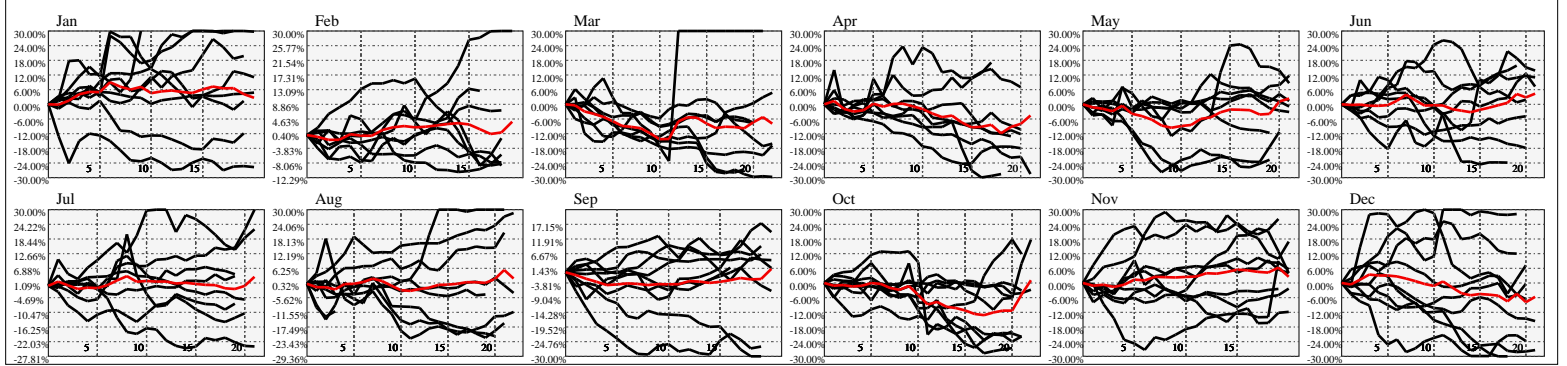

Hi-Resolution Calendrical Harmonics..Range 2020-01-17 to 2020-01-31

Calendrical Harmonics Standard..

Calendrical Harmonics 3rd Friday..

Calendrical Harmonics Moon Aligned..

Calendrical Harmonics Weekly w/ Day Of Week Alignments..