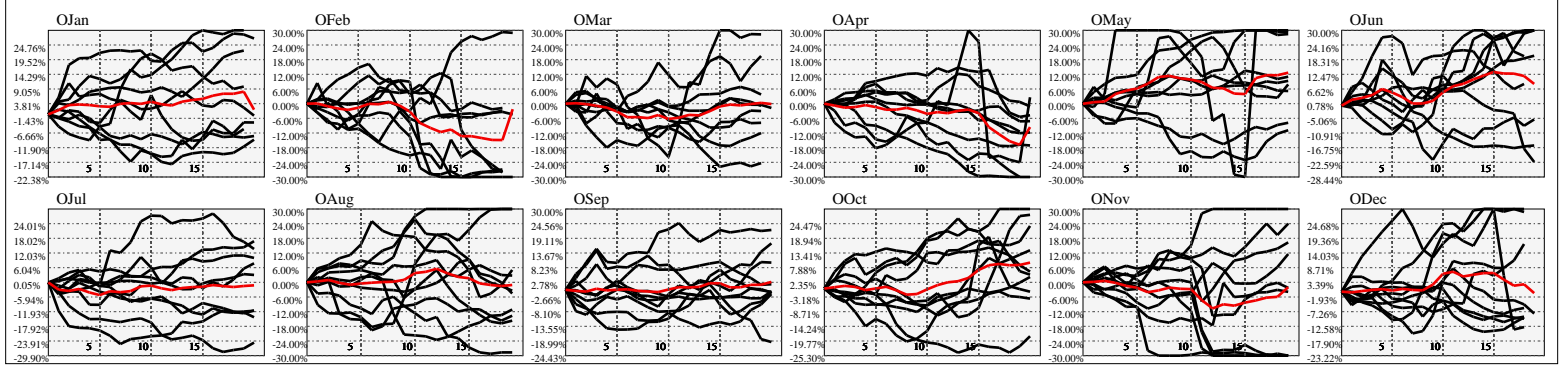

Hi-Resolution Calendrical Harmonics..Range 2020-01-17 to 2020-01-31

Calendrical Harmonics Standard..

Calendrical Harmonics 3rd Friday..

Calendrical Harmonics Moon Aligned..

Calendrical Harmonics Weekly w/ Day Of Week Alignments..