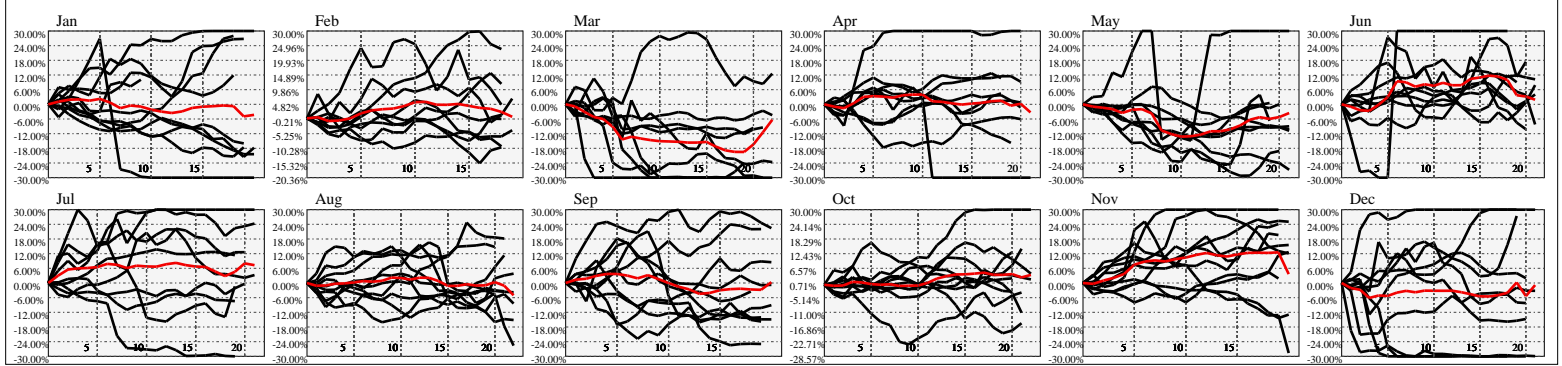

Hi-Resolution Calendrical Harmonics..Range 2020-01-17 to 2020-01-31

Calendrical Harmonics Standard..

Calendrical Harmonics 3rd Friday..

Calendrical Harmonics Moon Aligned..

Calendrical Harmonics Weekly w/ Day Of Week Alignments..