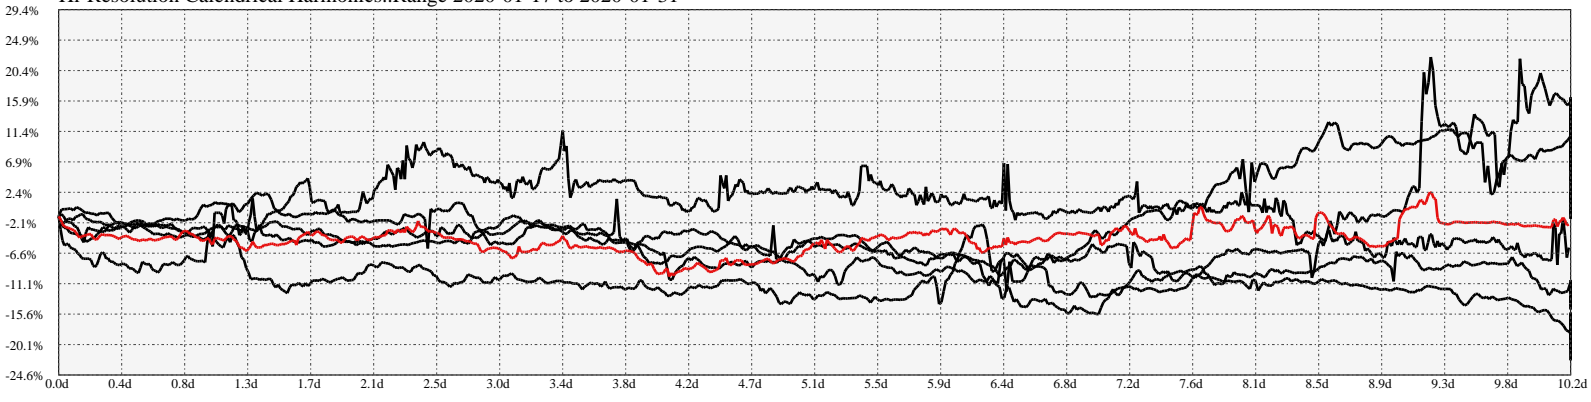

Hi-Resolution Calendrical Harmonics..Range 2020-01-17 to 2020-01-31

Calendrical Harmonics Standard..

Calendrical Harmonics 3rd Friday..

Calendrical Harmonics Moon Aligned..

Calendrical Harmonics Weekly w/ Day Of Week Alignments..