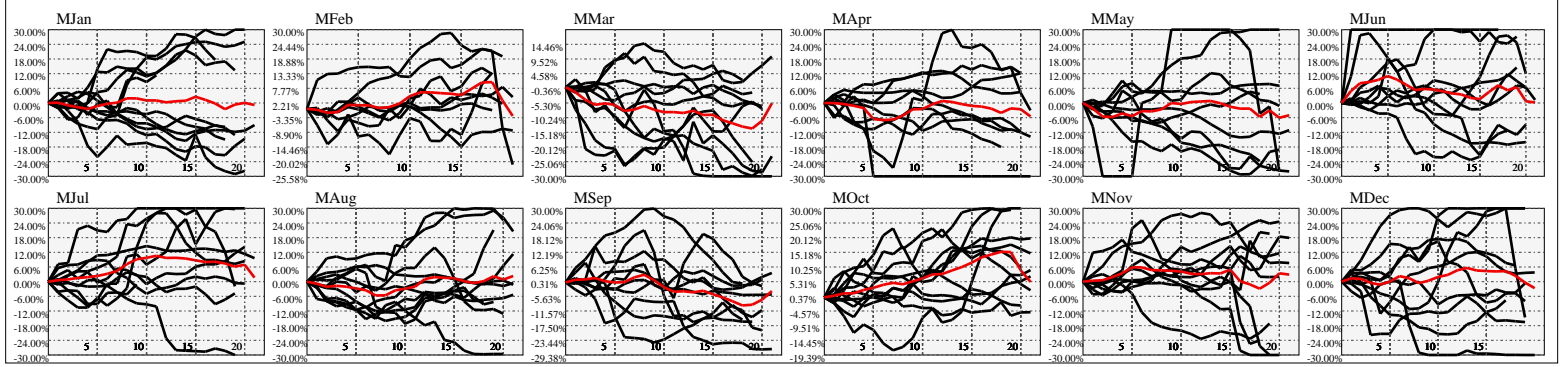

Hi-Resolution Calendrical Harmonics..Range 2020-01-17 to 2020-01-31

Calendrical Harmonics Standard..

Calendrical Harmonics 3rd Friday..

Calendrical Harmonics Moon Aligned..

Calendrical Harmonics Weekly w/ Day Of Week Alignments..