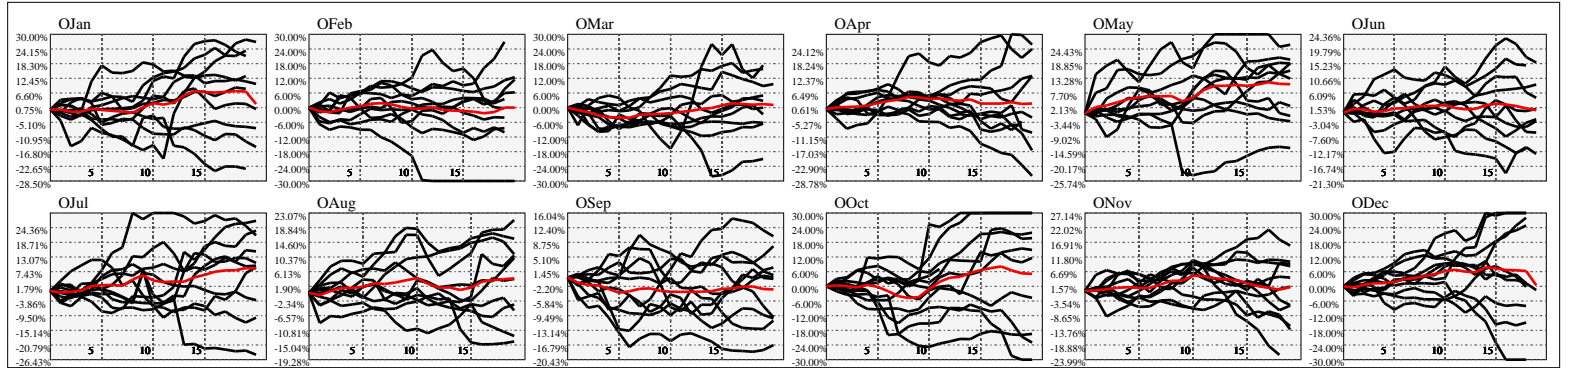

Hi-Resolution Calendrical Harmonics..Range 2020-01-17 to 2020-01-31

Calendrical Harmonics Standard..

Calendrical Harmonics 3rd Friday..

Calendrical Harmonics Moon Aligned..

Calendrical Harmonics Weekly w/ Day Of Week Alignments..