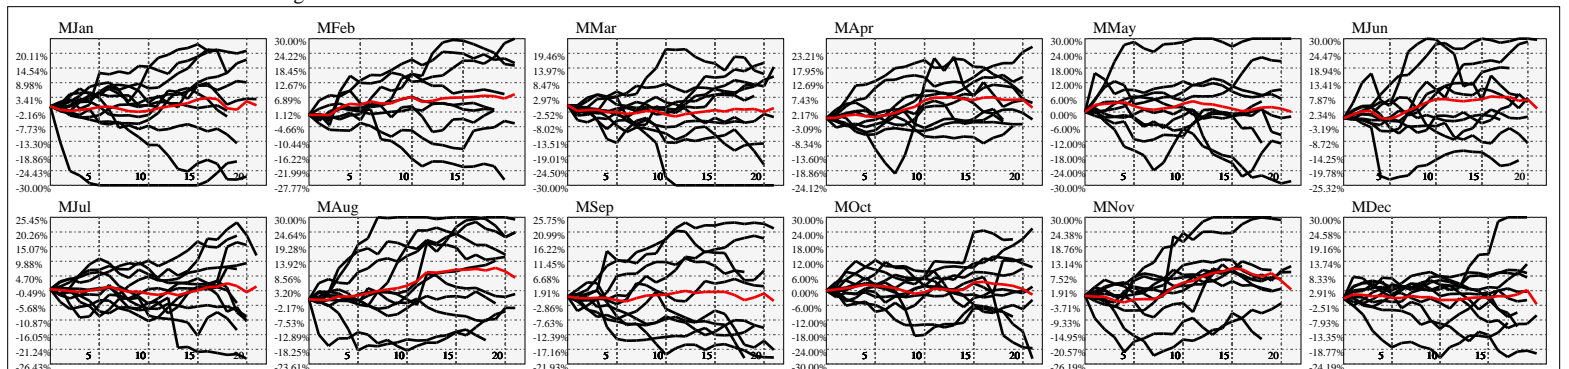

Hi-Resolution Calendrical Harmonics..Range 2020-01-17 to 2020-01-31

Calendrical Harmonics Standard..

Calendrical Harmonics 3rd Friday..

Calendrical Harmonics Moon Aligned..

Calendrical Harmonics Weekly w/ Day Of Week Alignments..