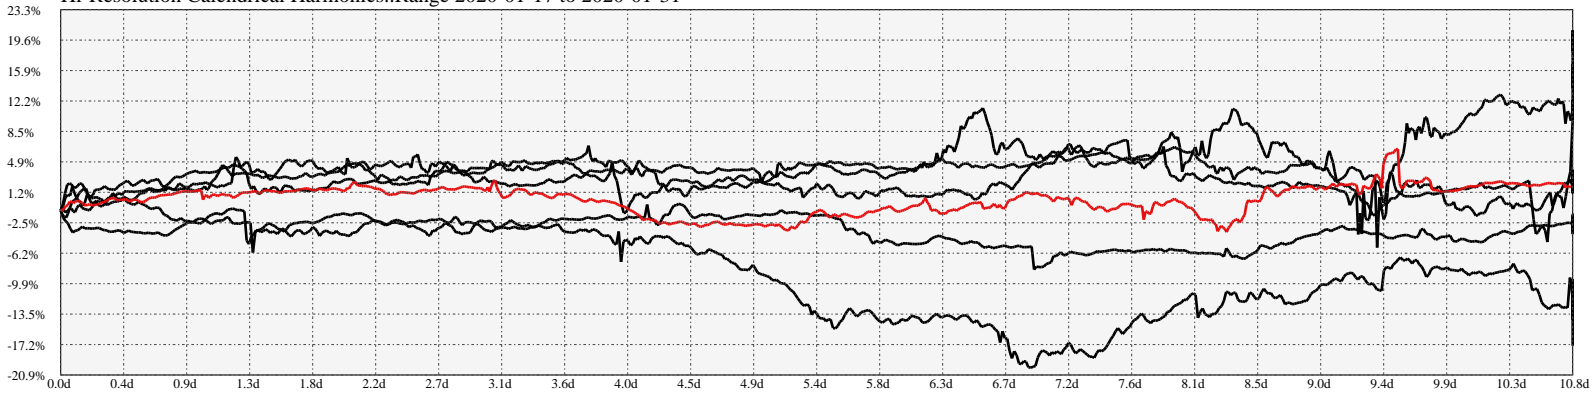

Hi-Resolution Calendrical Harmonics..Range 2020-01-17 to 2020-01-31

Calendrical Harmonics Standard..

Calendrical Harmonics 3rd Friday..

Calendrical Harmonics Moon Aligned..

Calendrical Harmonics Weekly w/ Day Of Week Alignments..