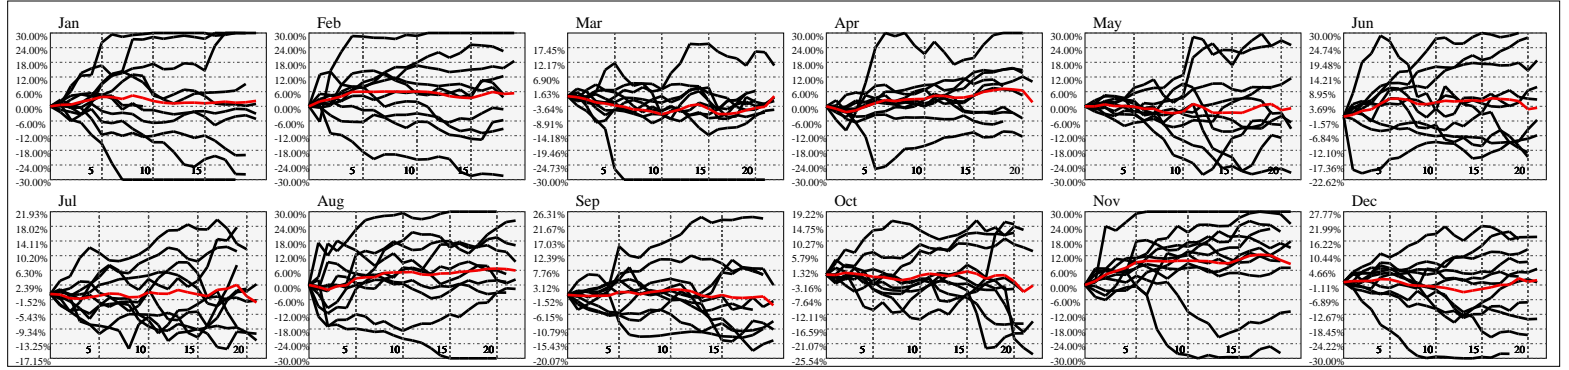

Hi-Resolution Calendrical Harmonics..Range 2020-01-17 to 2020-01-31

Calendrical Harmonics Standard..

Calendrical Harmonics 3rd Friday..

Calendrical Harmonics Moon Aligned..

Calendrical Harmonics Weekly w/ Day Of Week Alignments..