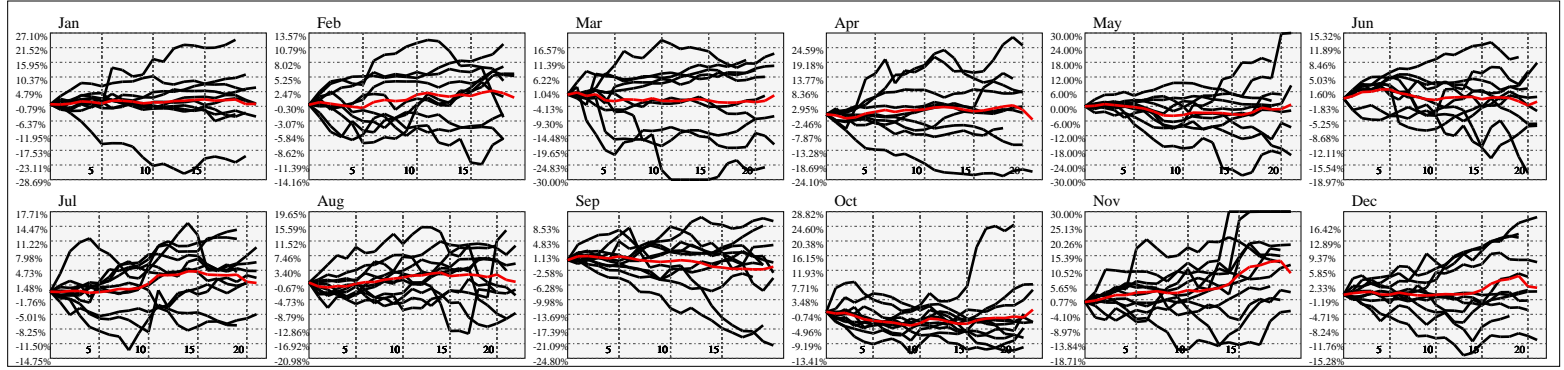

Hi-Resolution Calendrical Harmonics..Range 2020-01-17 to 2020-01-31

Calendrical Harmonics Standard..

Calendrical Harmonics 3rd Friday..

Calendrical Harmonics Moon Aligned..

Calendrical Harmonics Weekly w/ Day Of Week Alignments..