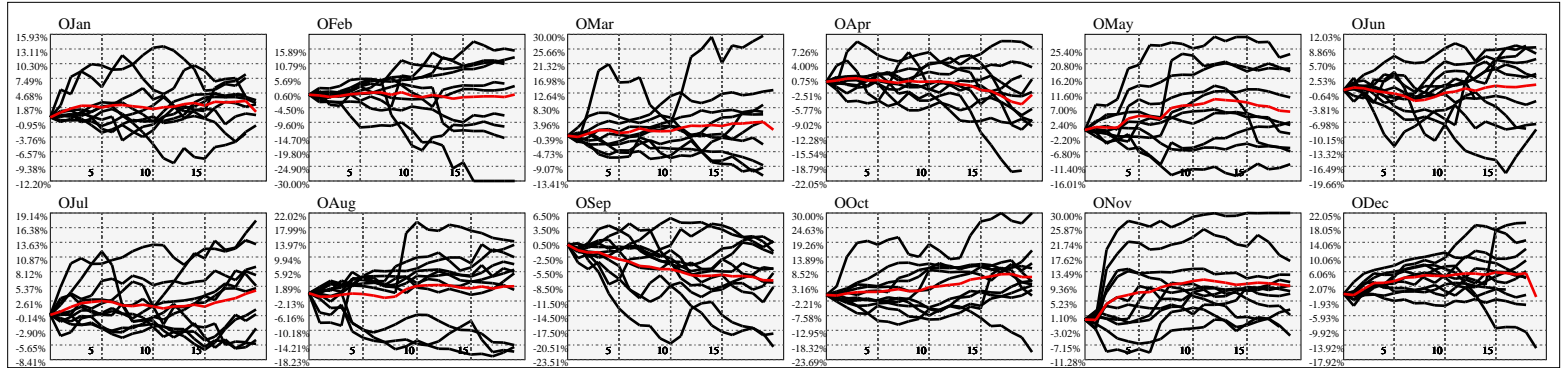

Hi-Resolution Calendrical Harmonics..Range 2020-01-17 to 2020-01-31

Calendrical Harmonics Standard..

Calendrical Harmonics 3rd Friday..

Calendrical Harmonics Moon Aligned..

Calendrical Harmonics Weekly w/ Day Of Week Alignments..