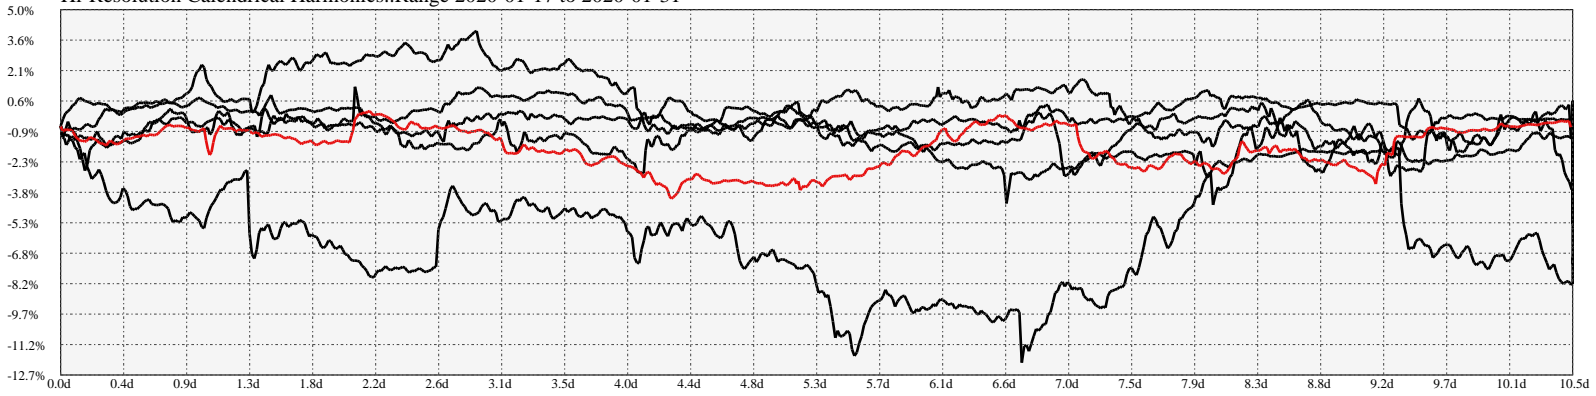

Hi-Resolution Calendrical Harmonics..Range 2020-01-17 to 2020-01-31

Calendrical Harmonics Standard..

Calendrical Harmonics 3rd Friday..

Calendrical Harmonics Moon Aligned..

Calendrical Harmonics Weekly w/ Day Of Week Alignments..