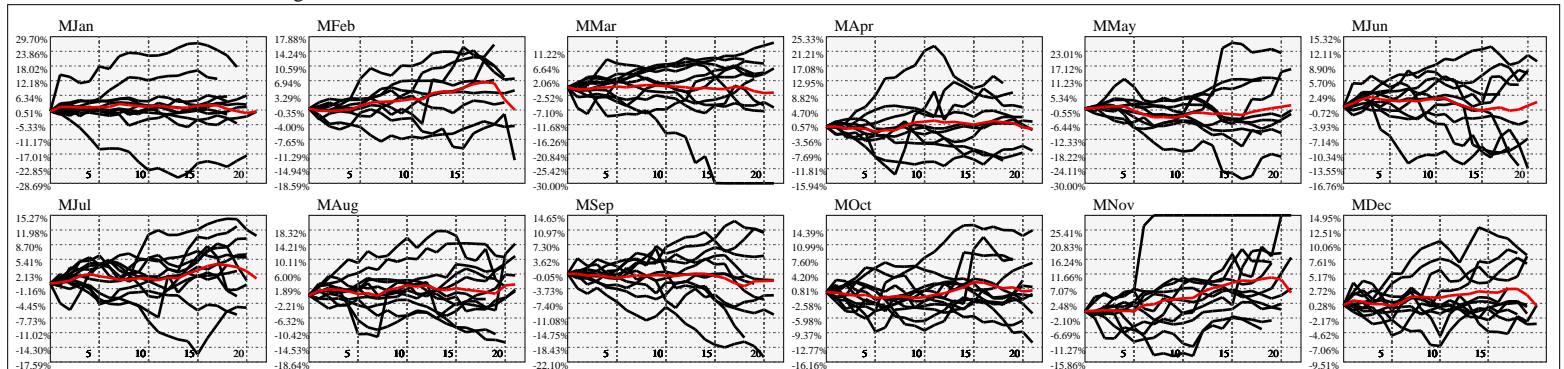

Hi-Resolution Calendrical Harmonics..Range 2020-01-17 to 2020-01-31

Calendrical Harmonics Standard..

Calendrical Harmonics 3rd Friday..

Calendrical Harmonics Moon Aligned..

Calendrical Harmonics Weekly w/ Day Of Week Alignments..