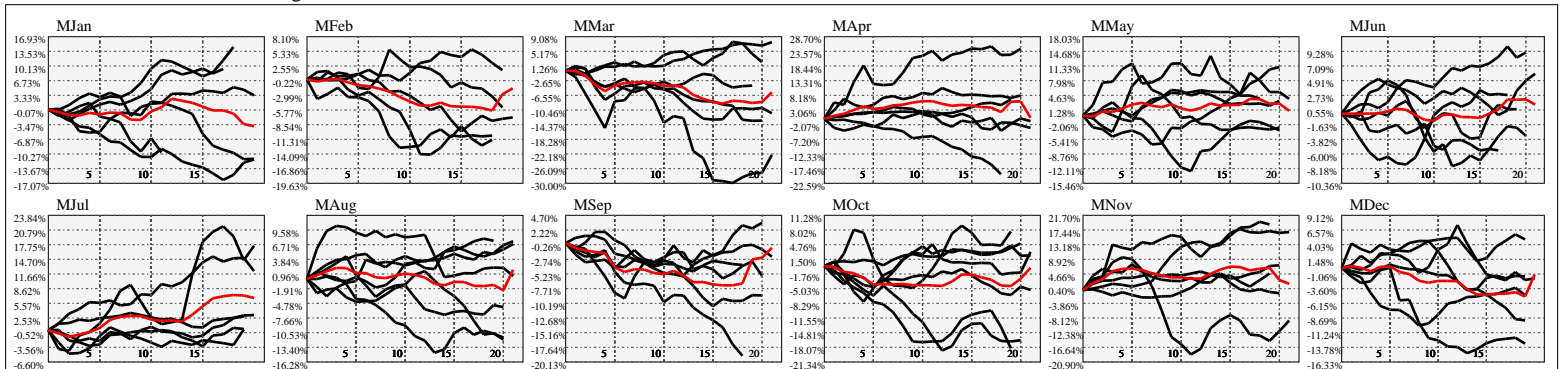

Hi-Resolution Calendrical Harmonics..Range 2020-01-17 to 2020-01-31

Calendrical Harmonics Standard..

Calendrical Harmonics 3rd Friday..

Calendrical Harmonics Moon Aligned..

Calendrical Harmonics Weekly w/ Day Of Week Alignments..