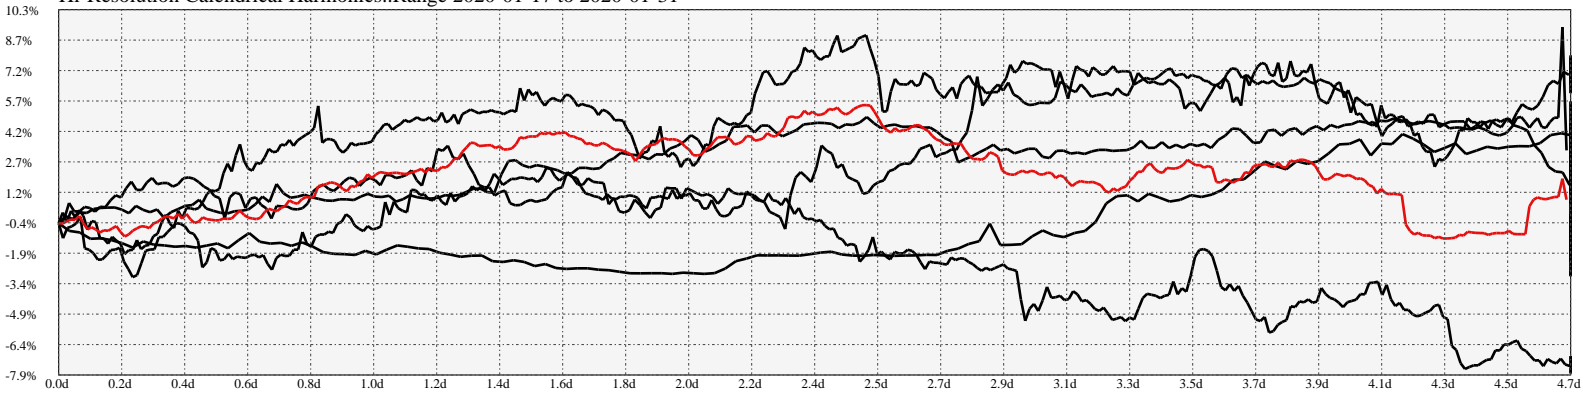

Hi-Resolution Calendrical Harmonics..Range 2020-01-17 to 2020-01-31

Calendrical Harmonics Standard..

Calendrical Harmonics 3rd Friday..

Calendrical Harmonics Moon Aligned..

Calendrical Harmonics Weekly w/ Day Of Week Alignments..