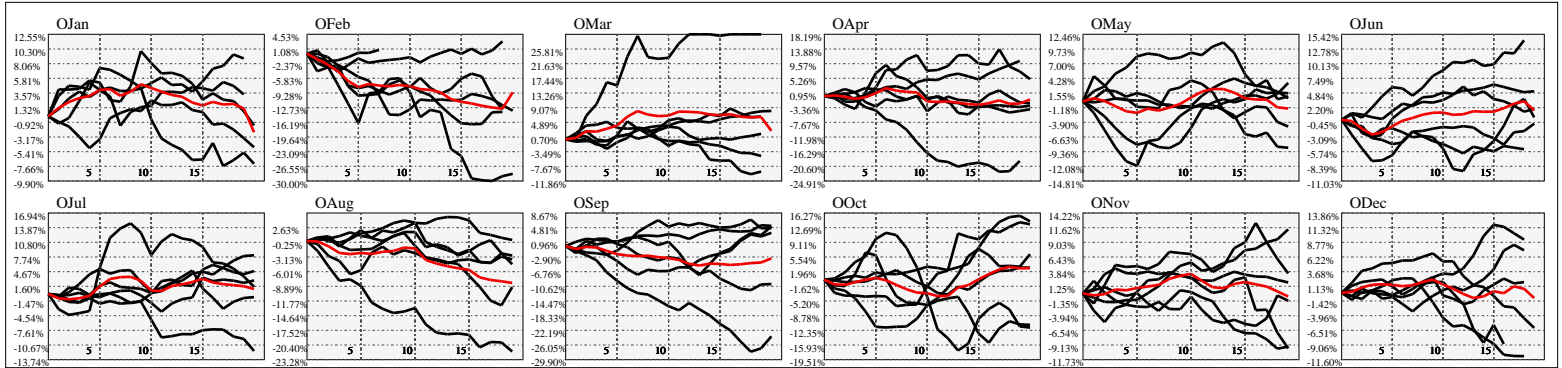

Hi-Resolution Calendrical Harmonics..Range 2020-01-17 to 2020-01-31

Calendrical Harmonics Standard..

Calendrical Harmonics 3rd Friday..

Calendrical Harmonics Moon Aligned..

Calendrical Harmonics Weekly w/ Day Of Week Alignments..