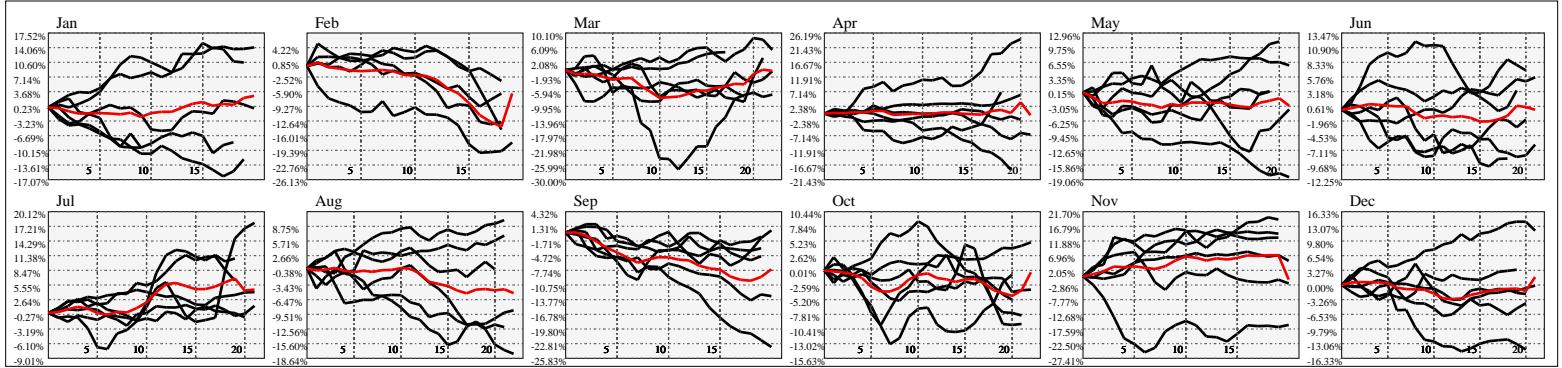

Hi-Resolution Calendrical Harmonics..Range 2020-01-17 to 2020-01-31

Calendrical Harmonics Standard..

Calendrical Harmonics 3rd Friday..

Calendrical Harmonics Moon Aligned..

Calendrical Harmonics Weekly w/ Day Of Week Alignments..