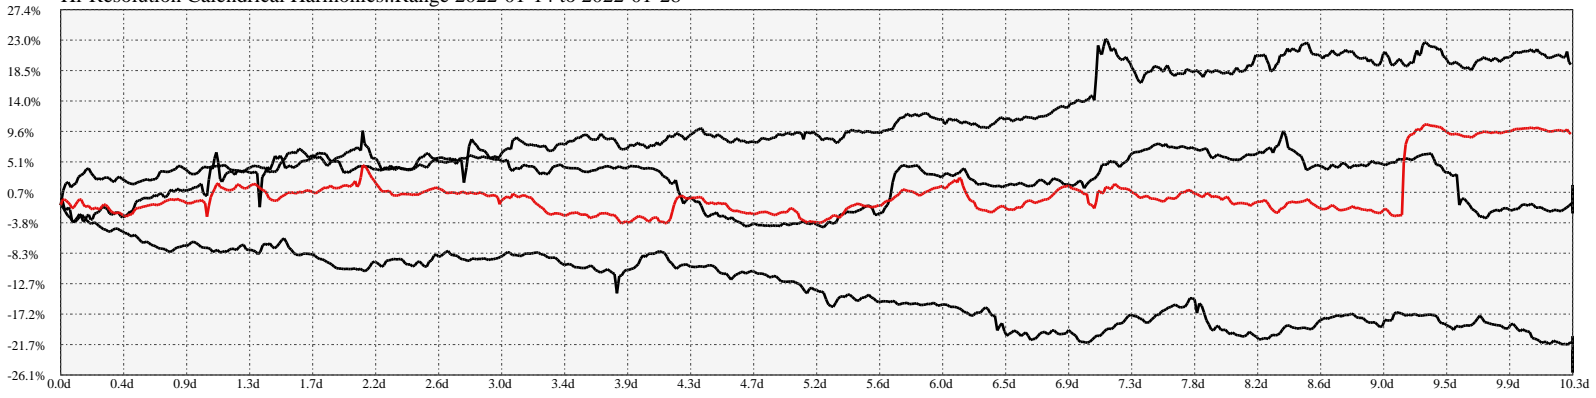

Hi-Resolution Calendrical Harmonics..Range 2022-01-14 to 2022-01-28

Calendrical Harmonics Standard..

Calendrical Harmonics 3rd Friday..

Calendrical Harmonics Moon Aligned..

Calendrical Harmonics Weekly w/ Day Of Week Alignments.