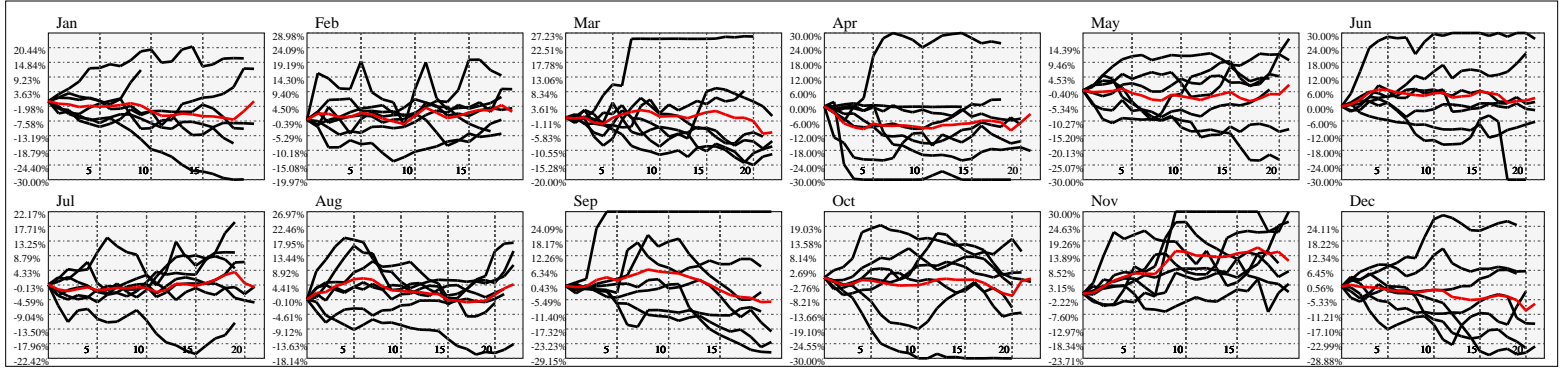

Hi-Resolution Calendrical Harmonics..Range 2022-01-14 to 2022-01-28

Calendrical Harmonics Standard..

Calendrical Harmonics 3rd Friday..

Calendrical Harmonics Moon Aligned..

Calendrical Harmonics Weekly w/ Day Of Week Alignments.