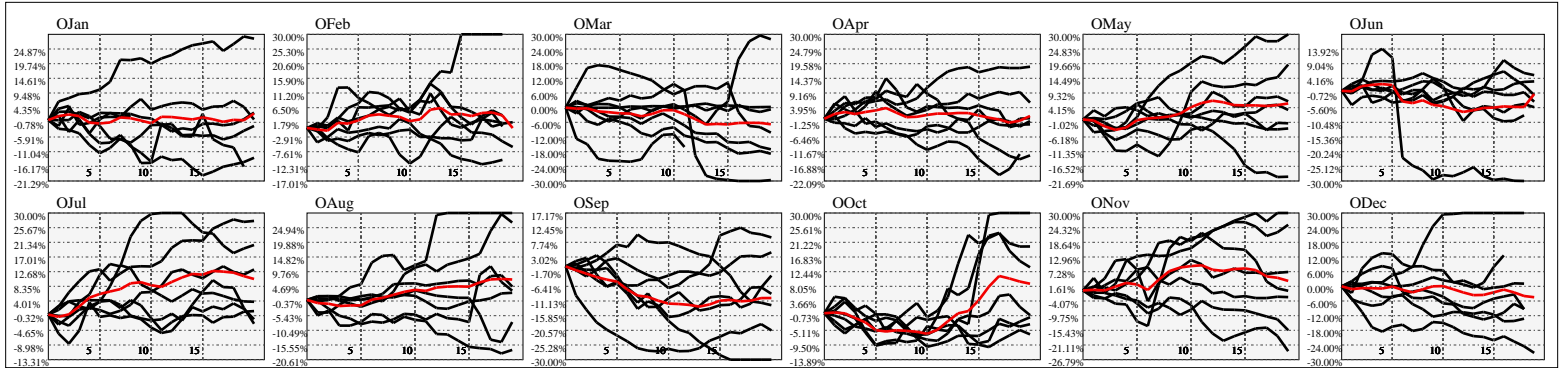

Hi-Resolution Calendrical Harmonics..Range 2022-01-14 to 2022-01-28

Calendrical Harmonics Standard..

Calendrical Harmonics 3rd Friday..

Calendrical Harmonics Moon Aligned..

Calendrical Harmonics Weekly w/ Day Of Week Alignments.