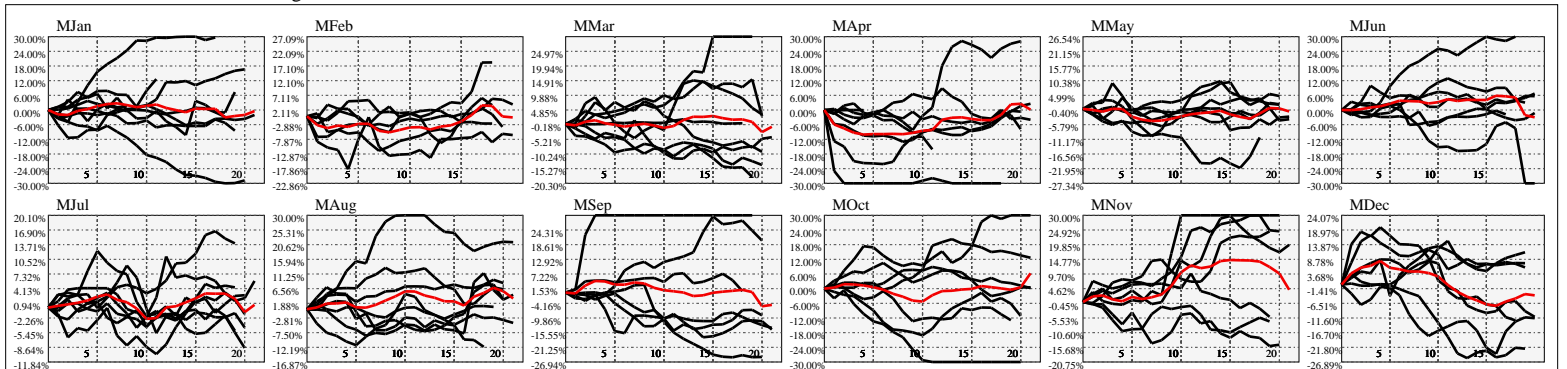

Hi-Resolution Calendrical Harmonics..Range 2022-01-14 to 2022-01-28

Calendrical Harmonics Standard..

Calendrical Harmonics 3rd Friday..

Calendrical Harmonics Moon Aligned..

Calendrical Harmonics Weekly w/ Day Of Week Alignments.