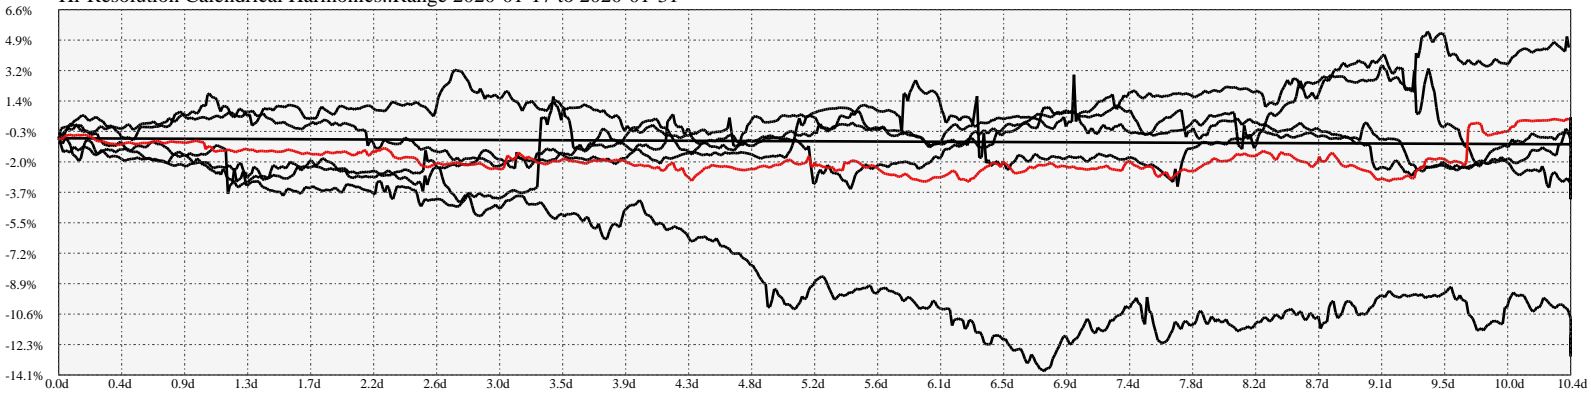

Hi-Resolution Calendrical Harmonics..Range 2020-01-17 to 2020-01-31

Calendrical Harmonics Standard..

Calendrical Harmonics 3rd Friday..

Calendrical Harmonics Moon Aligned..

Calendrical Harmonics Weekly w/ Day Of Week Alignments..