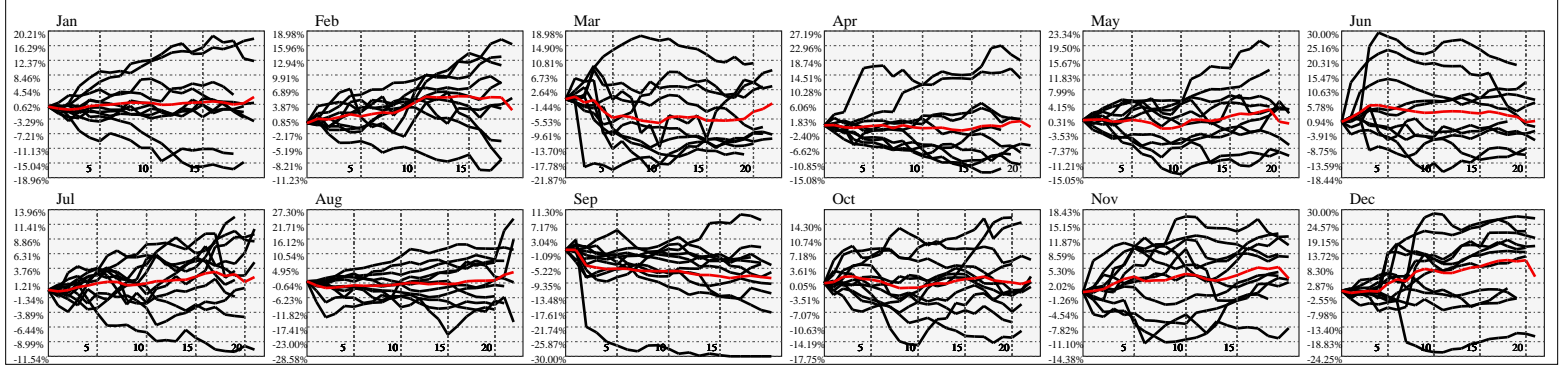

Hi-Resolution Calendrical Harmonics..Range 2020-01-17 to 2020-01-31

Calendrical Harmonics Standard..

Calendrical Harmonics 3rd Friday..

Calendrical Harmonics Moon Aligned..

Calendrical Harmonics Weekly w/ Day Of Week Alignments..