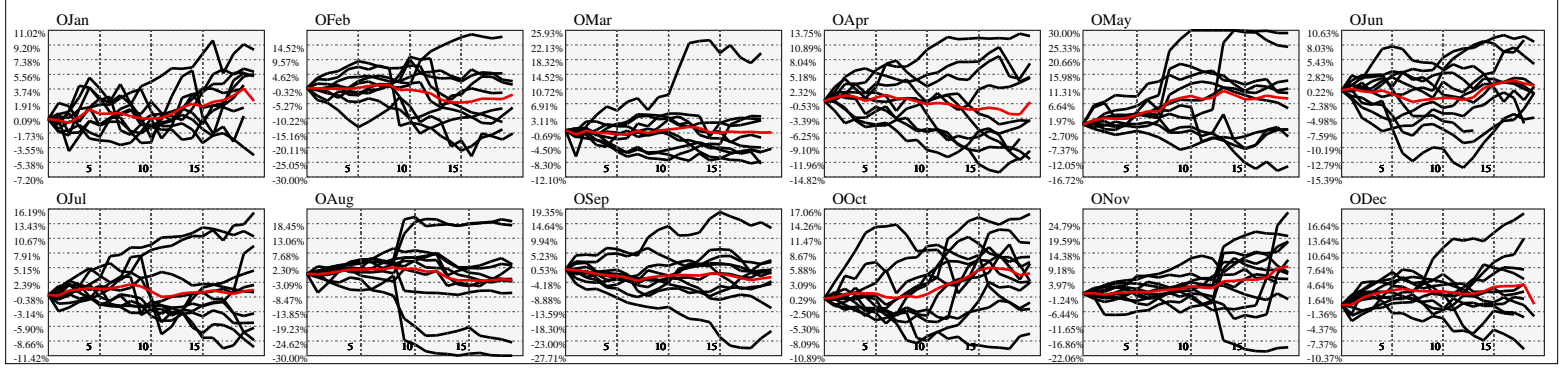

Hi-Resolution Calendrical Harmonics..Range 2020-01-17 to 2020-01-31

Calendrical Harmonics Standard..

Calendrical Harmonics 3rd Friday..

Calendrical Harmonics Moon Aligned..

Calendrical Harmonics Weekly w/ Day Of Week Alignments..