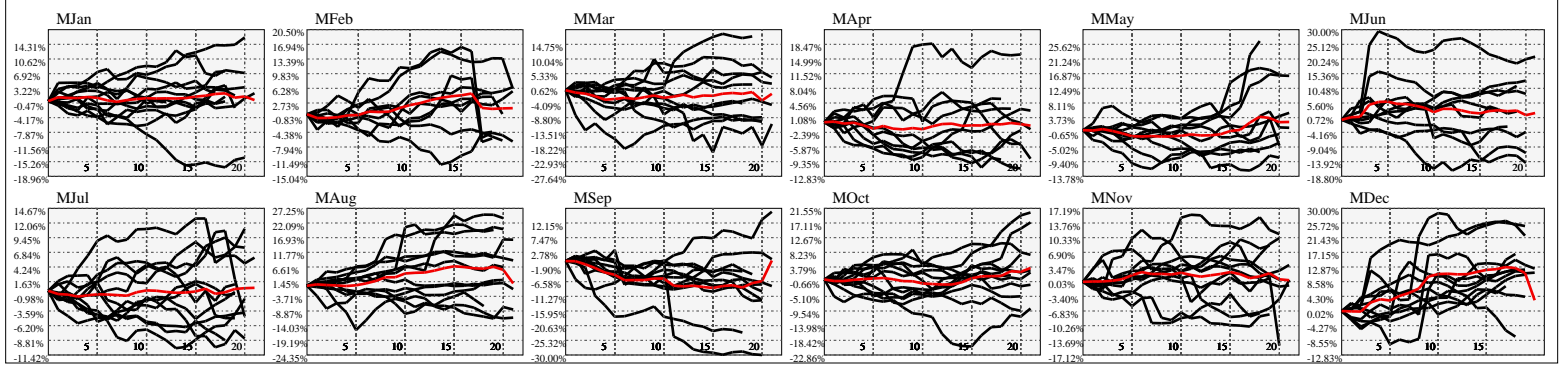

Hi-Resolution Calendrical Harmonics..Range 2020-01-17 to 2020-01-31

Calendrical Harmonics Standard..

Calendrical Harmonics 3rd Friday..

Calendrical Harmonics Moon Aligned..

Calendrical Harmonics Weekly w/ Day Of Week Alignments..