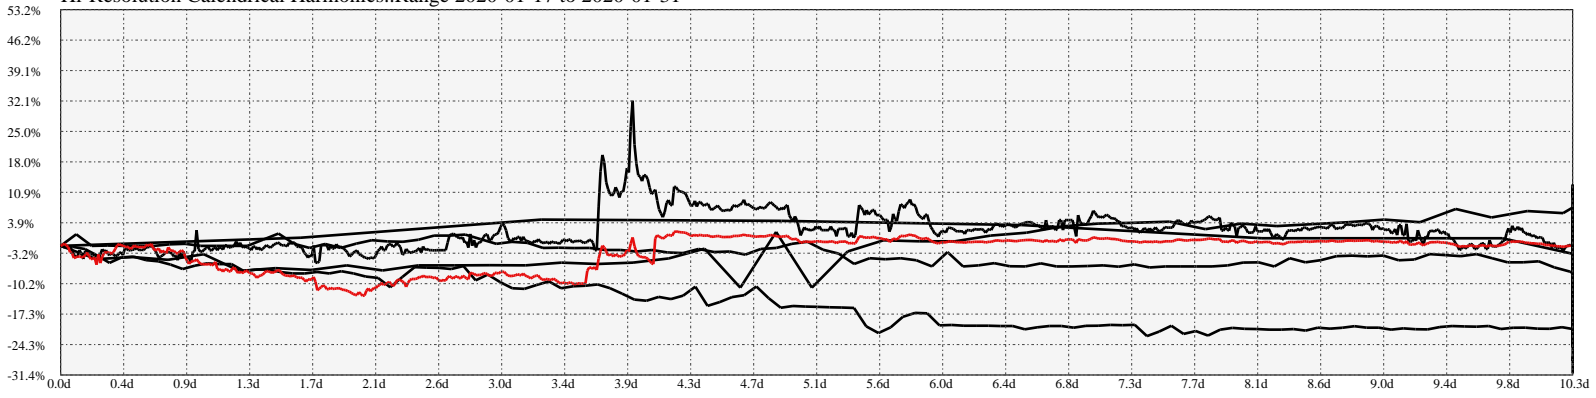

Hi-Resolution Calendrical Harmonics..Range 2020-01-17 to 2020-01-31

Calendrical Harmonics Standard..

Calendrical Harmonics 3rd Friday..

Calendrical Harmonics Moon Aligned..

Calendrical Harmonics Weekly w/ Day Of Week Alignments..