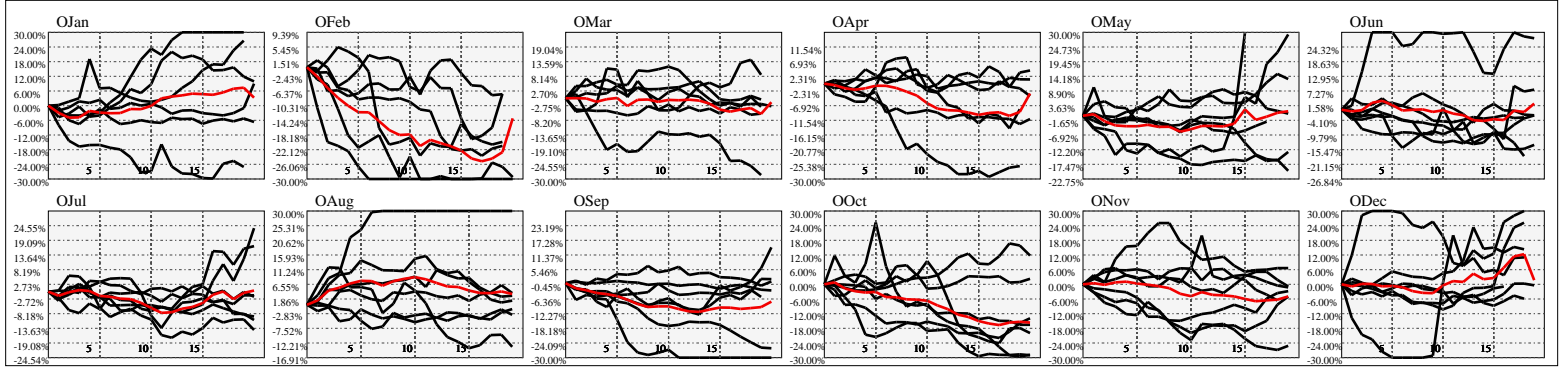

Hi-Resolution Calendrical Harmonics..Range 2020-01-17 to 2020-01-31

Calendrical Harmonics Standard..

Calendrical Harmonics 3rd Friday..

Calendrical Harmonics Moon Aligned..

Calendrical Harmonics Weekly w/ Day Of Week Alignments..