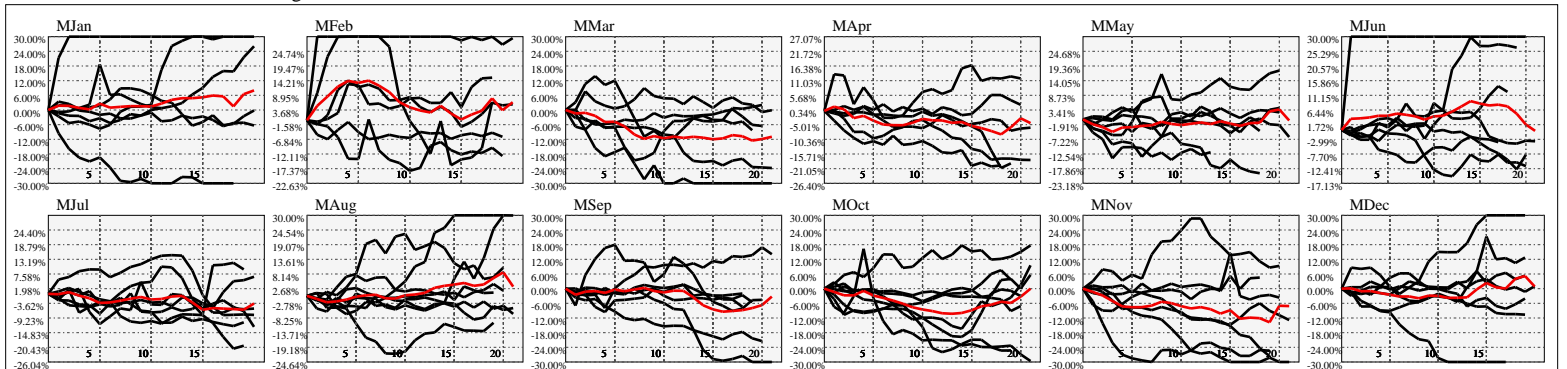

Hi-Resolution Calendrical Harmonics..Range 2020-01-17 to 2020-01-31

Calendrical Harmonics Standard..

Calendrical Harmonics 3rd Friday..

Calendrical Harmonics Moon Aligned..

Calendrical Harmonics Weekly w/ Day Of Week Alignments..