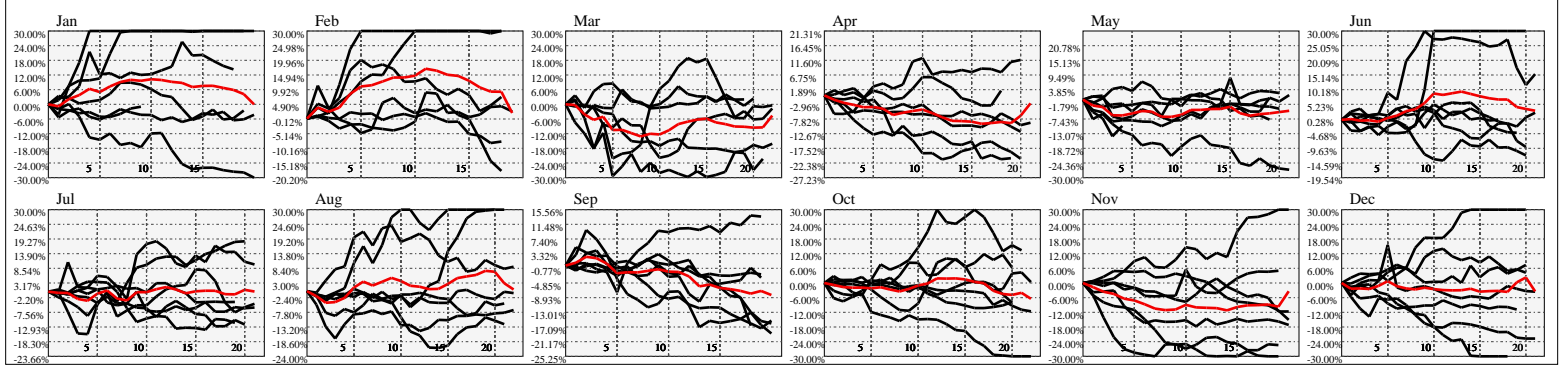

Hi-Resolution Calendrical Harmonics..Range 2020-01-17 to 2020-01-31

Calendrical Harmonics Standard..

Calendrical Harmonics 3rd Friday..

Calendrical Harmonics Moon Aligned..

Calendrical Harmonics Weekly w/ Day Of Week Alignments..