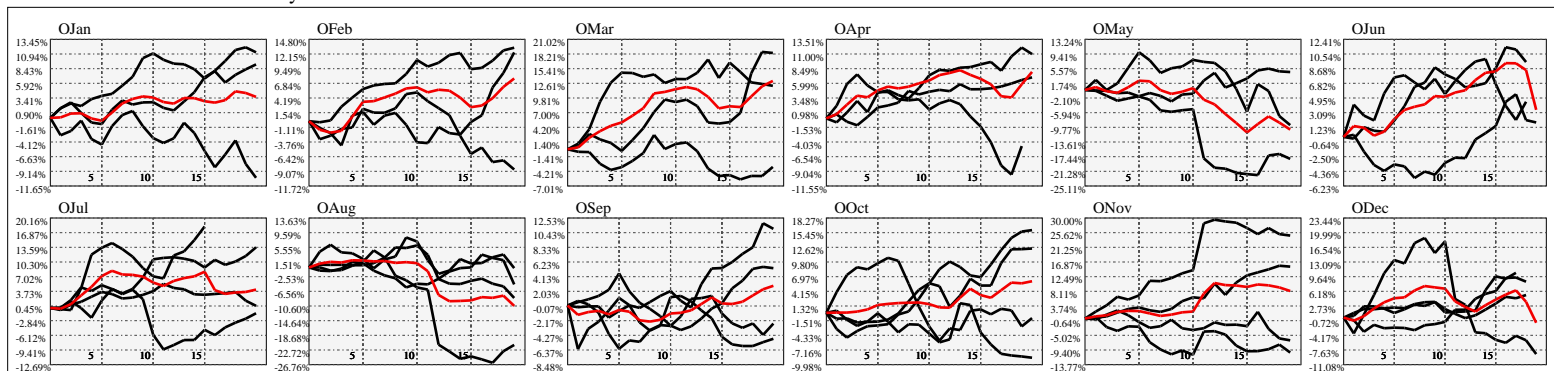

Hi-Resolution Calendrical Harmonics..Range 2022-01-14 to 2022-01-28

Calendrical Harmonics Standard..

Calendrical Harmonics 3rd Friday..

Calendrical Harmonics Moon Aligned..

Calendrical Harmonics Weekly w/ Day Of Week Alignments.