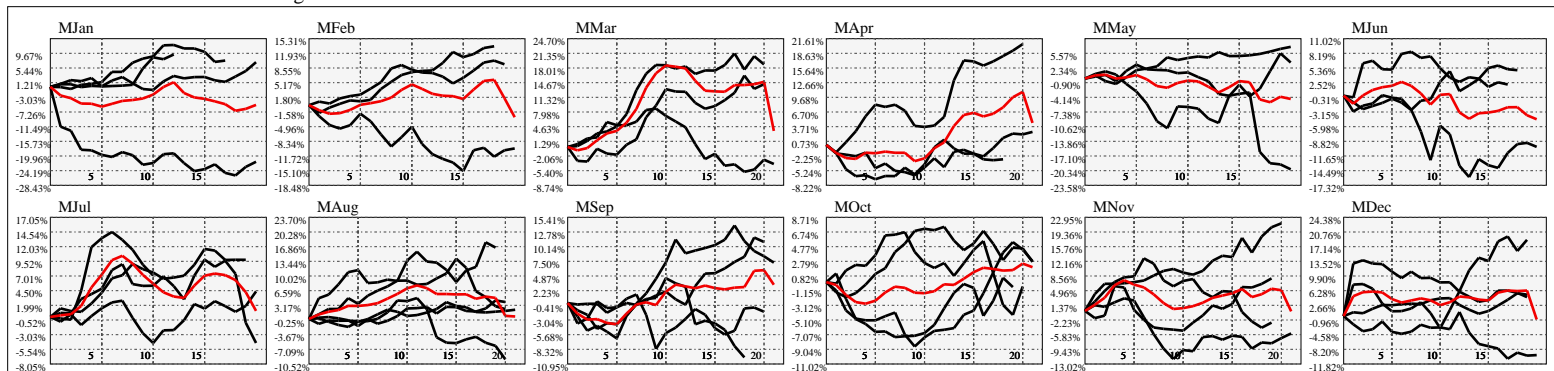

Hi-Resolution Calendrical Harmonics..Range 2022-01-14 to 2022-01-28

Calendrical Harmonics Standard..

Calendrical Harmonics 3rd Friday..

Calendrical Harmonics Moon Aligned..

Calendrical Harmonics Weekly w/ Day Of Week Alignments.