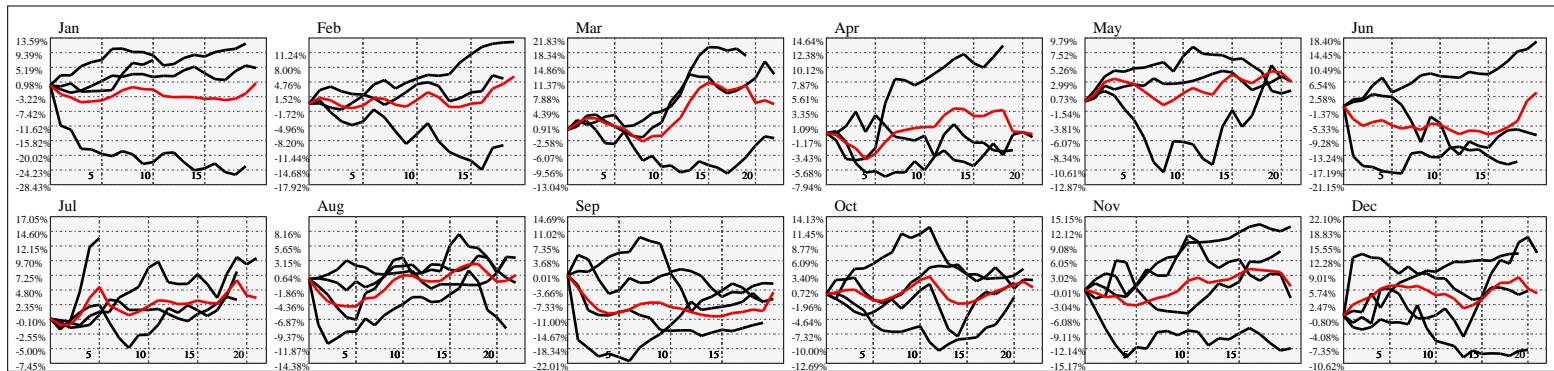

Hi-Resolution Calendrical Harmonics..Range 2022-01-14 to 2022-01-28

Calendrical Harmonics Standard..

Calendrical Harmonics 3rd Friday..

Calendrical Harmonics Moon Aligned..

Calendrical Harmonics Weekly w/ Day Of Week Alignments.