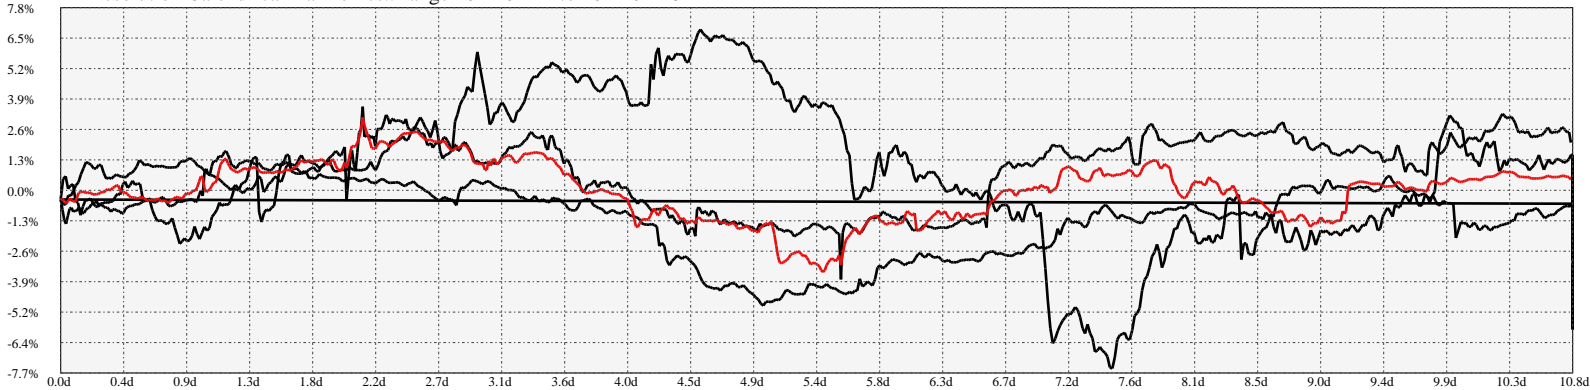

Hi-Resolution Calendrical Harmonics..Range 2022-01-14 to 2022-01-28

Calendrical Harmonics Standard..

Calendrical Harmonics 3rd Friday..

Calendrical Harmonics Moon Aligned..

Calendrical Harmonics Weekly w/ Day Of Week Alignments.