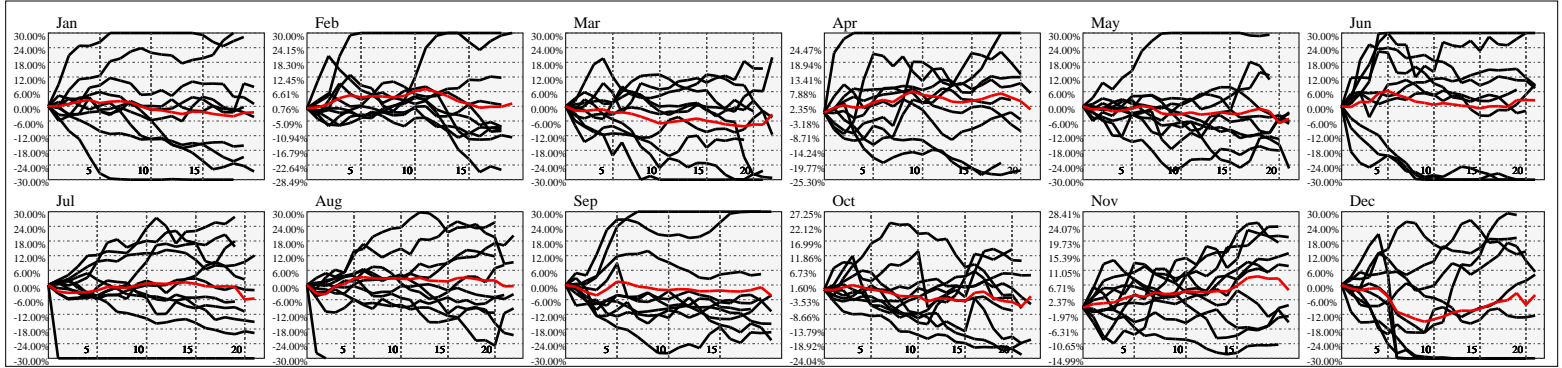

Hi-Resolution Calendrical Harmonics..Range 2015-01-16 to 2015-01-30

Calendrical Harmonics Standard..

Calendrical Harmonics 3rd Friday..

Calendrical Harmonics Moon Aligned..

Calendrical Harmonics Weekly w/ Day Of Week Alignments..