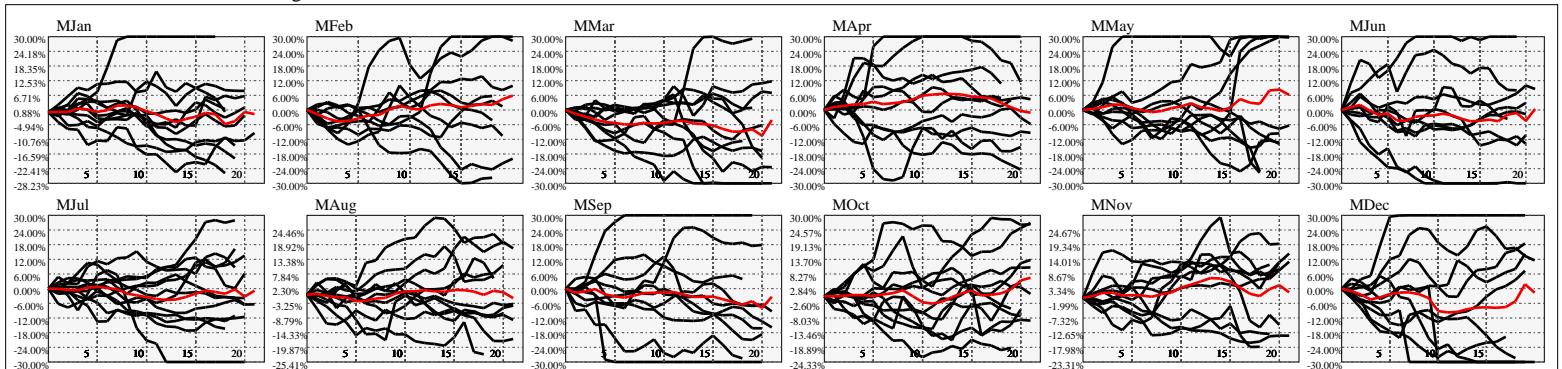

Hi-Resolution Calendrical Harmonics..Range 2015-01-16 to 2015-01-30

Calendrical Harmonics Standard..

Calendrical Harmonics 3rd Friday..

Calendrical Harmonics Moon Aligned..

Calendrical Harmonics Weekly w/ Day Of Week Alignments..