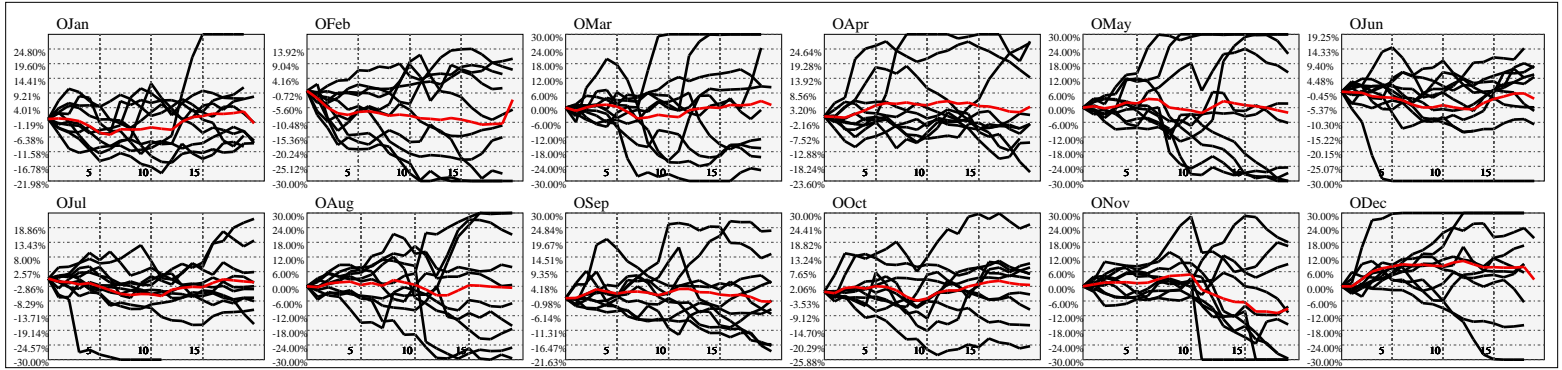

Hi-Resolution Calendrical Harmonics..Range 2015-01-16 to 2015-01-30

Calendrical Harmonics Standard..

Calendrical Harmonics 3rd Friday..

Calendrical Harmonics Moon Aligned..

Calendrical Harmonics Weekly w/ Day Of Week Alignments..