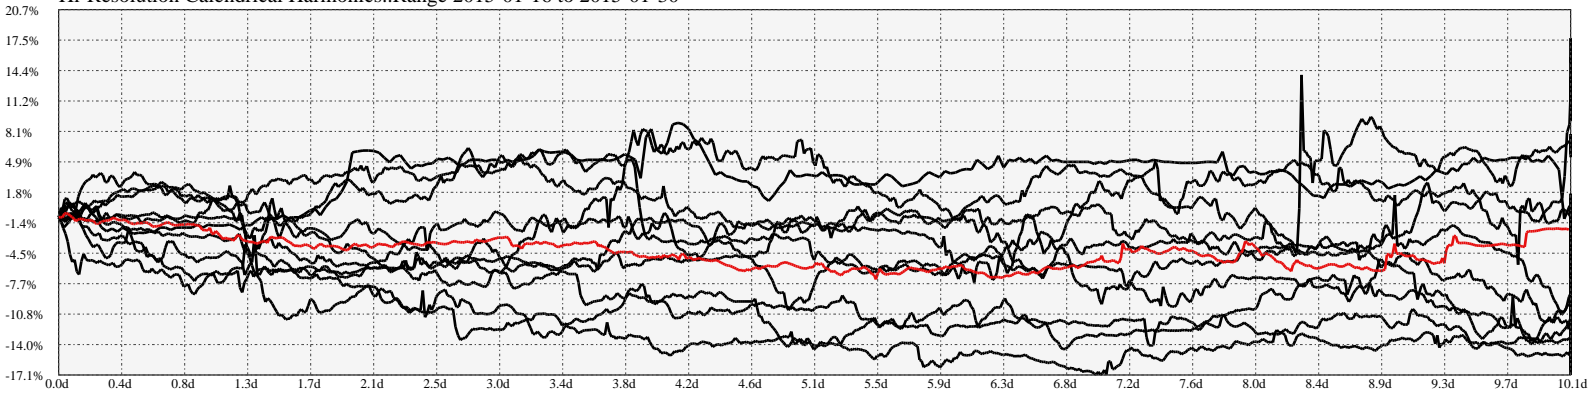

Hi-Resolution Calendrical Harmonics..Range 2015-01-16 to 2015-01-30

Calendrical Harmonics Standard..

Calendrical Harmonics 3rd Friday..

Calendrical Harmonics Moon Aligned..

Calendrical Harmonics Weekly w/ Day Of Week Alignments..