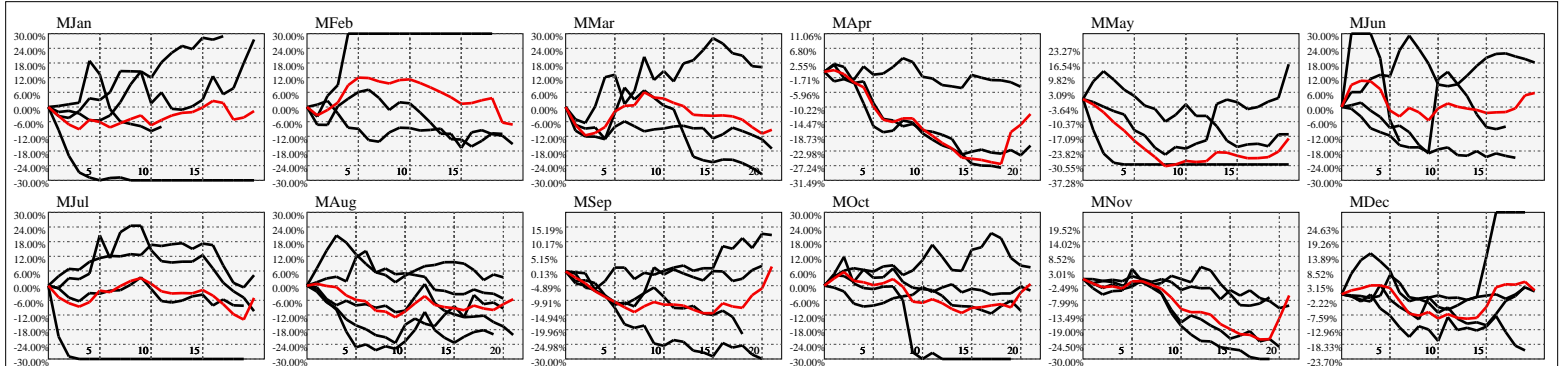

Hi-Resolution Calendrical Harmonics..Range 2022-01-14 to 2022-01-28

Calendrical Harmonics Standard..

Calendrical Harmonics 3rd Friday..

Calendrical Harmonics Moon Aligned..

Calendrical Harmonics Weekly w/ Day Of Week Alignments..