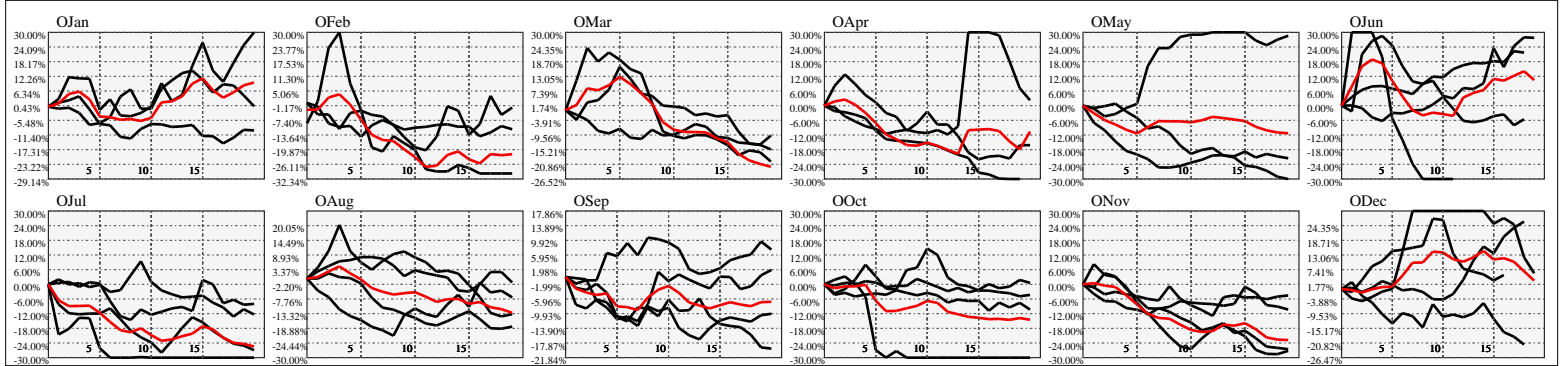

Hi-Resolution Calendrical Harmonics..Range 2022-01-14 to 2022-01-28

Calendrical Harmonics Standard..

Calendrical Harmonics 3rd Friday..

Calendrical Harmonics Moon Aligned..

Calendrical Harmonics Weekly w/ Day Of Week Alignments..