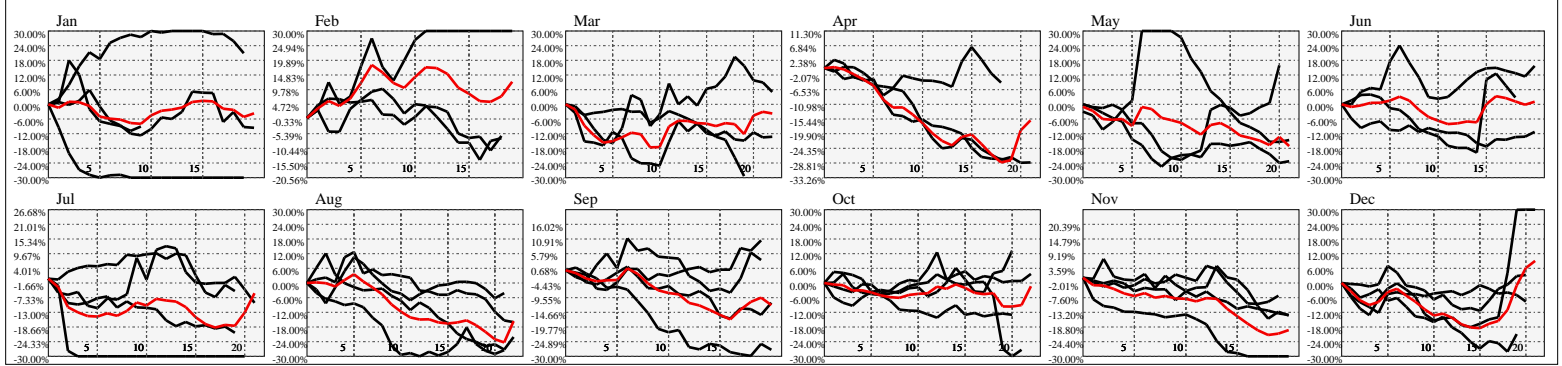

Hi-Resolution Calendrical Harmonics..Range 2022-01-14 to 2022-01-28

Calendrical Harmonics Standard..

Calendrical Harmonics 3rd Friday..

Calendrical Harmonics Moon Aligned..

Calendrical Harmonics Weekly w/ Day Of Week Alignments..