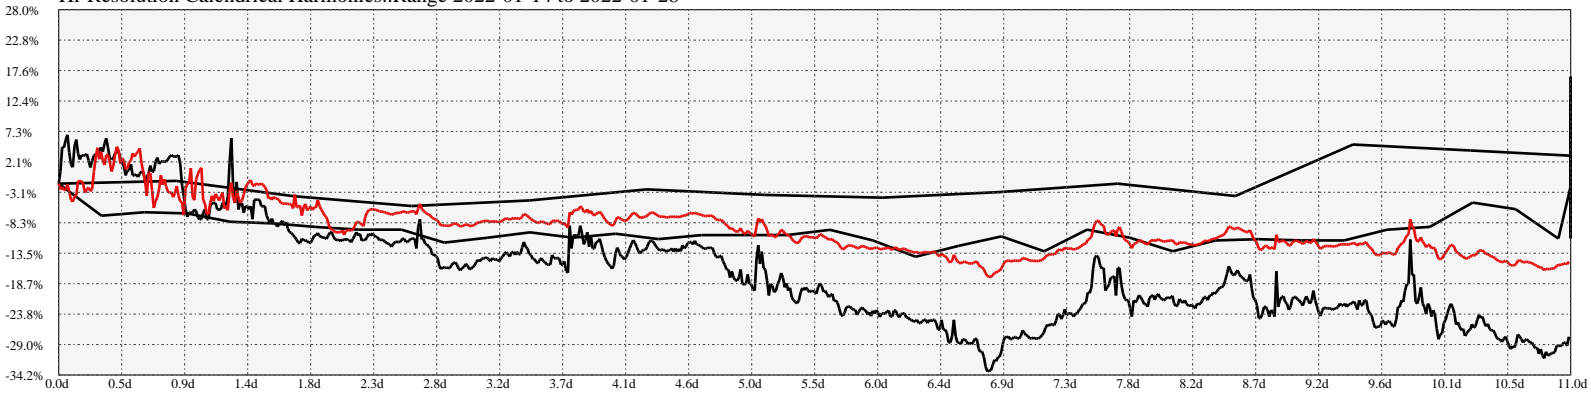

Hi-Resolution Calendrical Harmonics..Range 2022-01-14 to 2022-01-28

Calendrical Harmonics Standard..

Calendrical Harmonics 3rd Friday..

Calendrical Harmonics Moon Aligned..

Calendrical Harmonics Weekly w/ Day Of Week Alignments..