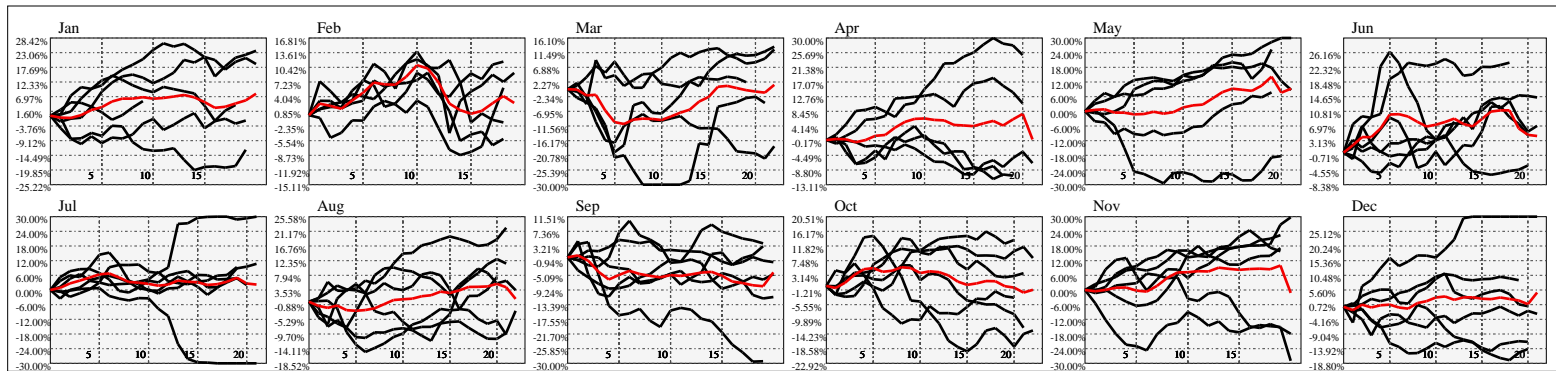

Hi-Resolution Calendrical Harmonics..Range 2020-01-17 to 2020-01-31

Calendrical Harmonics Standard..

Calendrical Harmonics 3rd Friday..

Calendrical Harmonics Moon Aligned..

Calendrical Harmonics Weekly w/ Day Of Week Alignments..