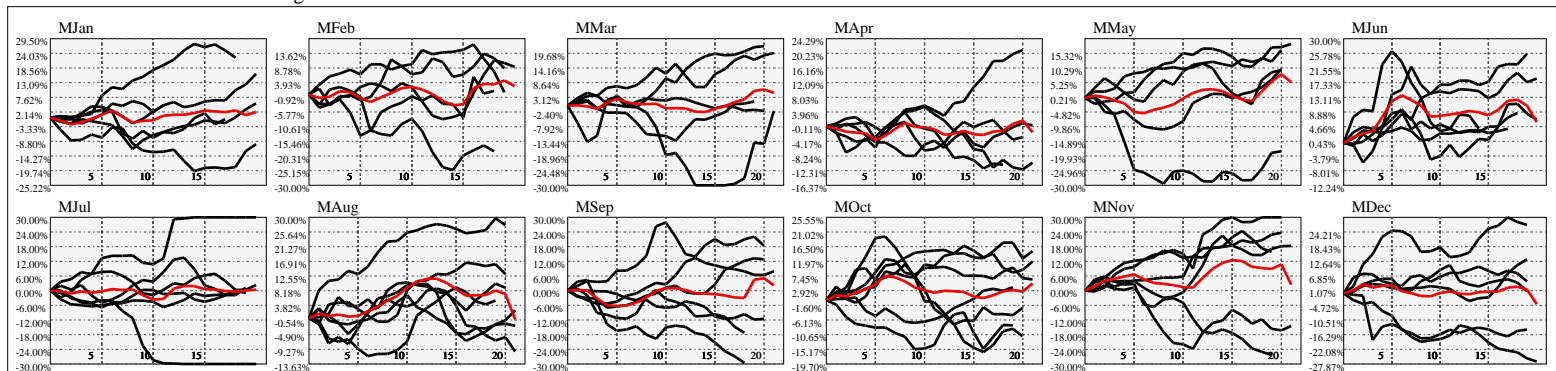

Hi-Resolution Calendrical Harmonics..Range 2020-01-17 to 2020-01-31

Calendrical Harmonics Standard..

Calendrical Harmonics 3rd Friday..

Calendrical Harmonics Moon Aligned..

Calendrical Harmonics Weekly w/ Day Of Week Alignments..