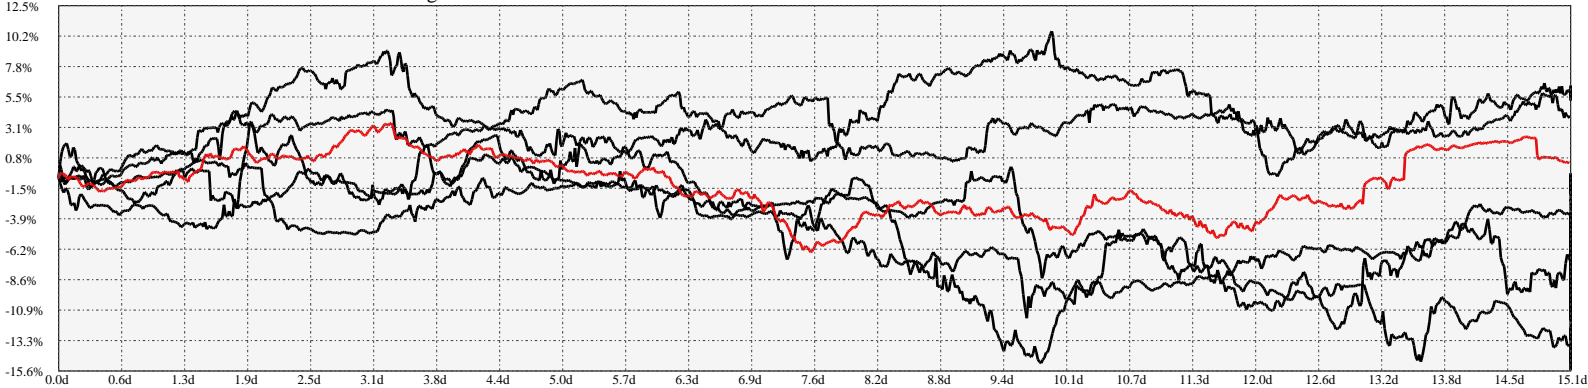

Hi-Resolution Calendrical Harmonics..Range 2020-01-17 to 2020-01-31

Calendrical Harmonics Standard..

Calendrical Harmonics 3rd Friday..

Calendrical Harmonics Moon Aligned..

Calendrical Harmonics Weekly w/ Day Of Week Alignments..