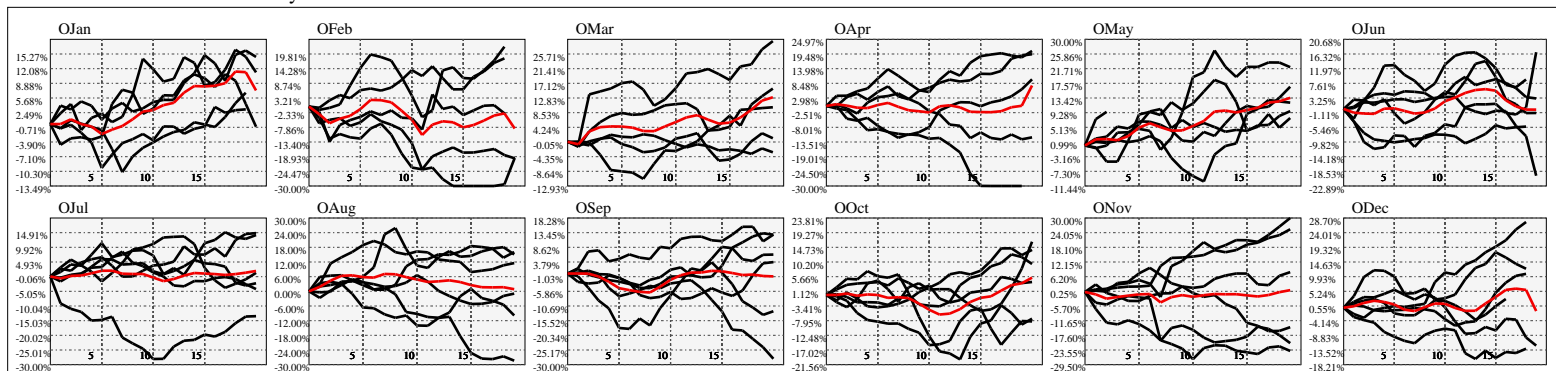

Hi-Resolution Calendrical Harmonics..Range 2020-01-17 to 2020-01-31

Calendrical Harmonics Standard..

Calendrical Harmonics 3rd Friday..

Calendrical Harmonics Moon Aligned..

Calendrical Harmonics Weekly w/ Day Of Week Alignments..