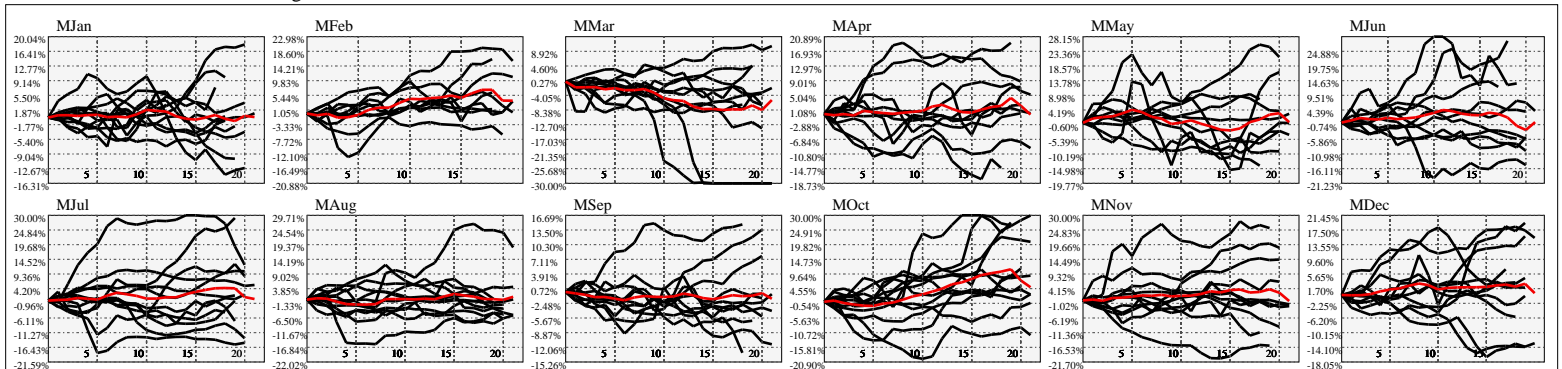

Hi-Resolution Calendrical Harmonics..Range 2020-01-17 to 2020-01-31

Calendrical Harmonics Standard..

Calendrical Harmonics 3rd Friday..

Calendrical Harmonics Moon Aligned..

Calendrical Harmonics Weekly w/ Day Of Week Alignments..