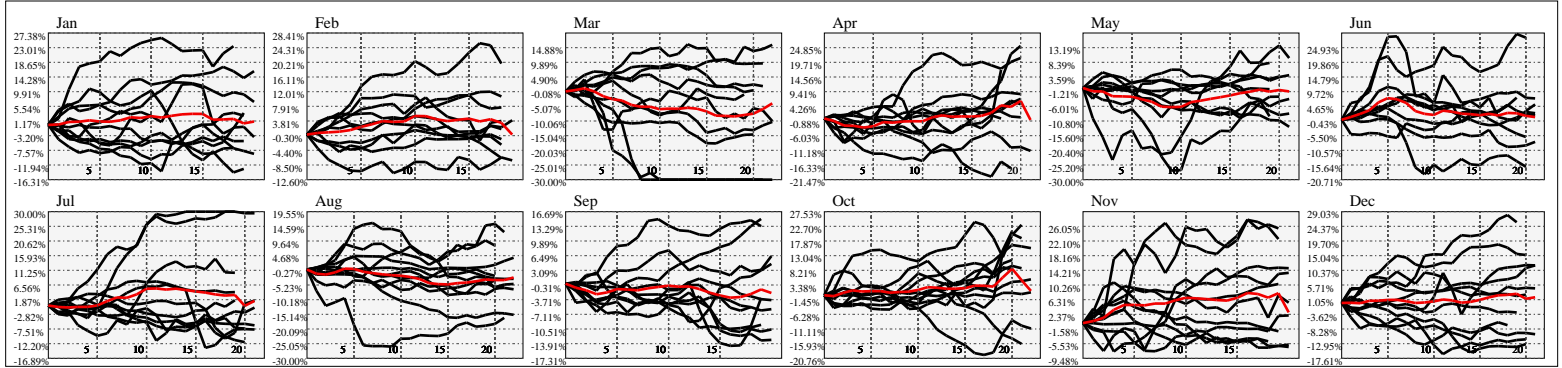

Hi-Resolution Calendrical Harmonics..Range 2020-01-17 to 2020-01-31

Calendrical Harmonics Standard..

Calendrical Harmonics 3rd Friday..

Calendrical Harmonics Moon Aligned..

Calendrical Harmonics Weekly w/ Day Of Week Alignments..