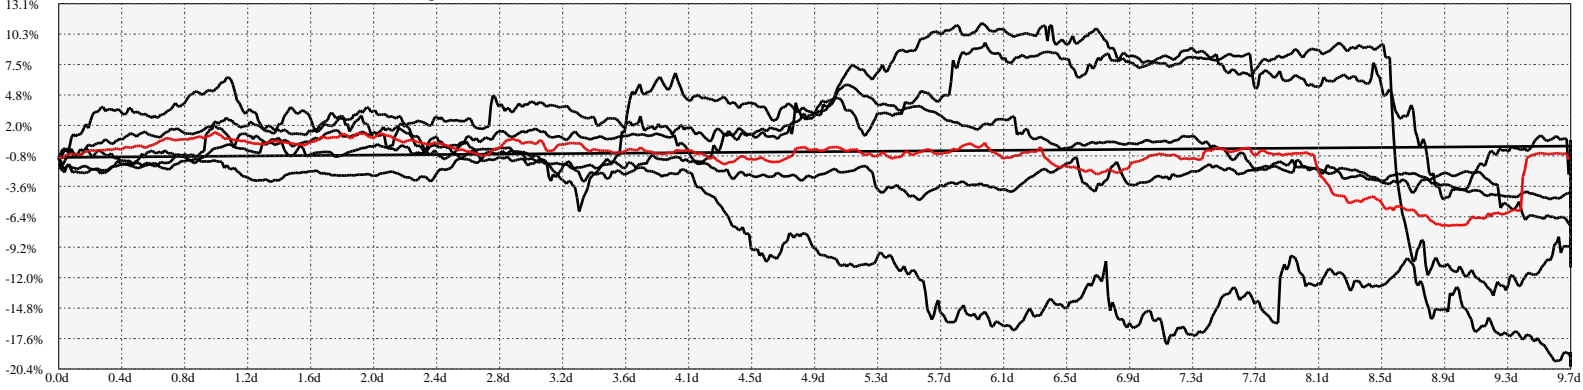

Hi-Resolution Calendrical Harmonics..Range 2020-01-17 to 2020-01-31

Calendrical Harmonics Standard..

Calendrical Harmonics 3rd Friday..

Calendrical Harmonics Moon Aligned..

Calendrical Harmonics Weekly w/ Day Of Week Alignments..