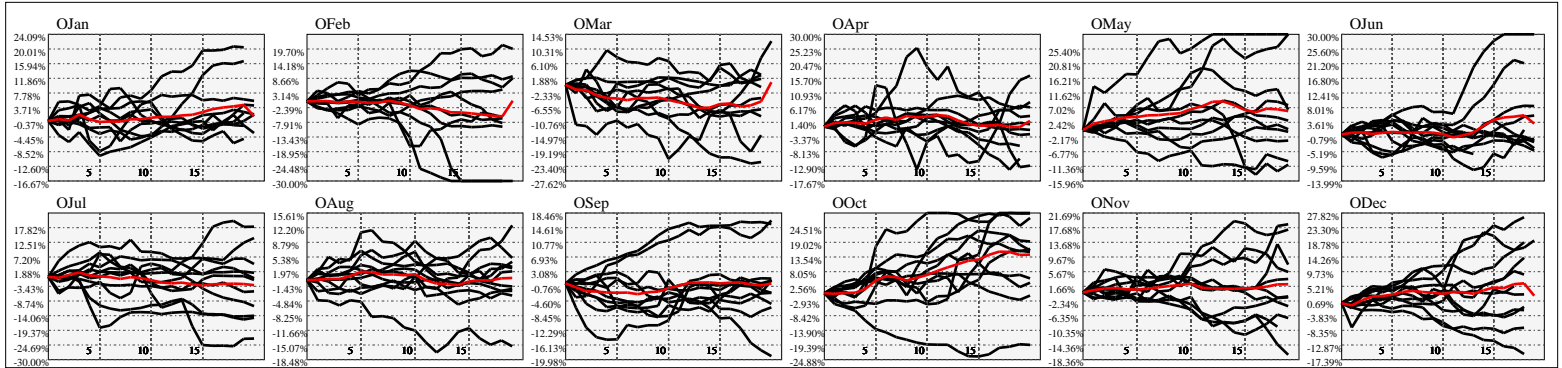

Hi-Resolution Calendrical Harmonics..Range 2020-01-17 to 2020-01-31

Calendrical Harmonics Standard..

Calendrical Harmonics 3rd Friday..

Calendrical Harmonics Moon Aligned..

Calendrical Harmonics Weekly w/ Day Of Week Alignments..