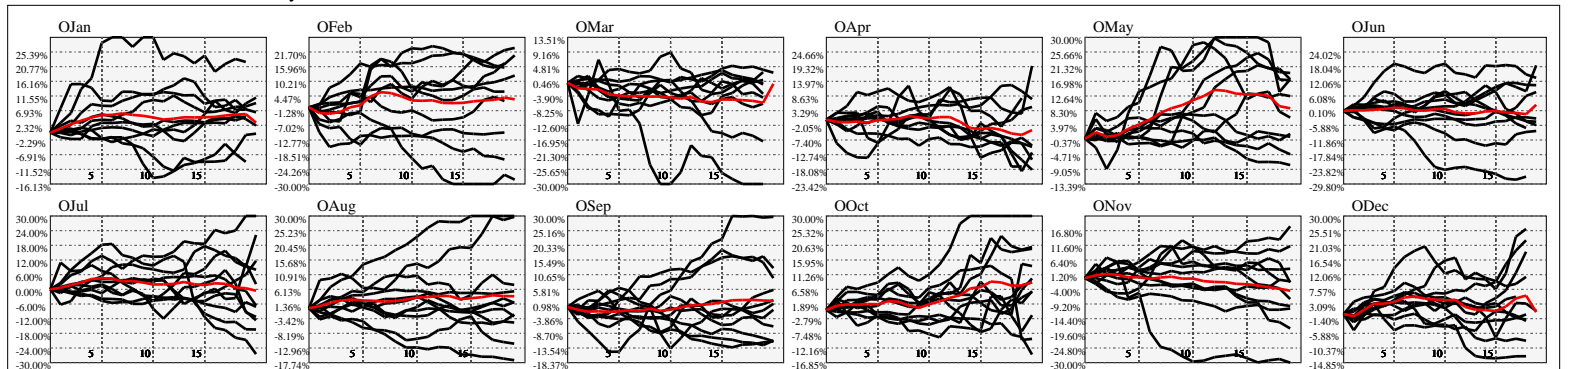

Hi-Resolution Calendrical Harmonics..Range 2020-01-17 to 2020-01-31

Calendrical Harmonics Standard..

Calendrical Harmonics 3rd Friday..

Calendrical Harmonics Moon Aligned..

Calendrical Harmonics Weekly w/ Day Of Week Alignments.