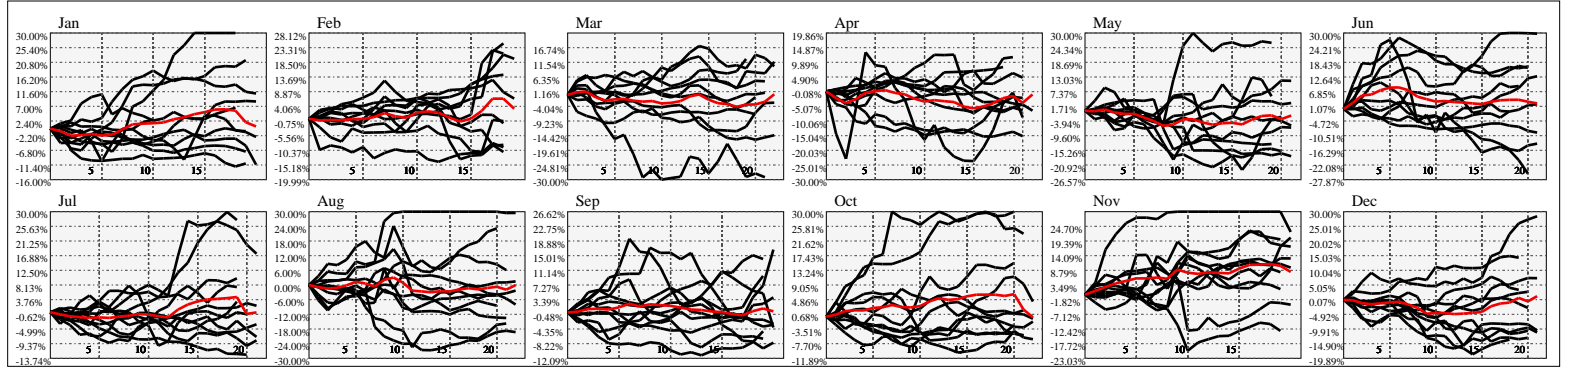

Hi-Resolution Calendrical Harmonics..Range 2020-01-17 to 2020-01-31

Calendrical Harmonics Standard..

Calendrical Harmonics 3rd Friday..

Calendrical Harmonics Moon Aligned..

Calendrical Harmonics Weekly w/ Day Of Week Alignments.