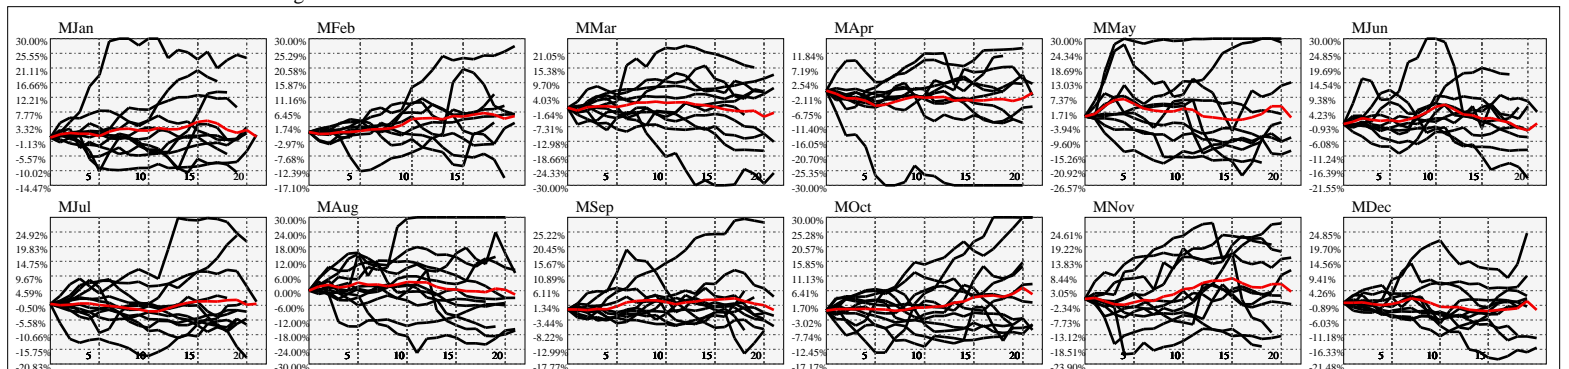

Hi-Resolution Calendrical Harmonics..Range 2020-01-17 to 2020-01-31

Calendrical Harmonics Standard..

Calendrical Harmonics 3rd Friday..

Calendrical Harmonics Moon Aligned..

Calendrical Harmonics Weekly w/ Day Of Week Alignments.