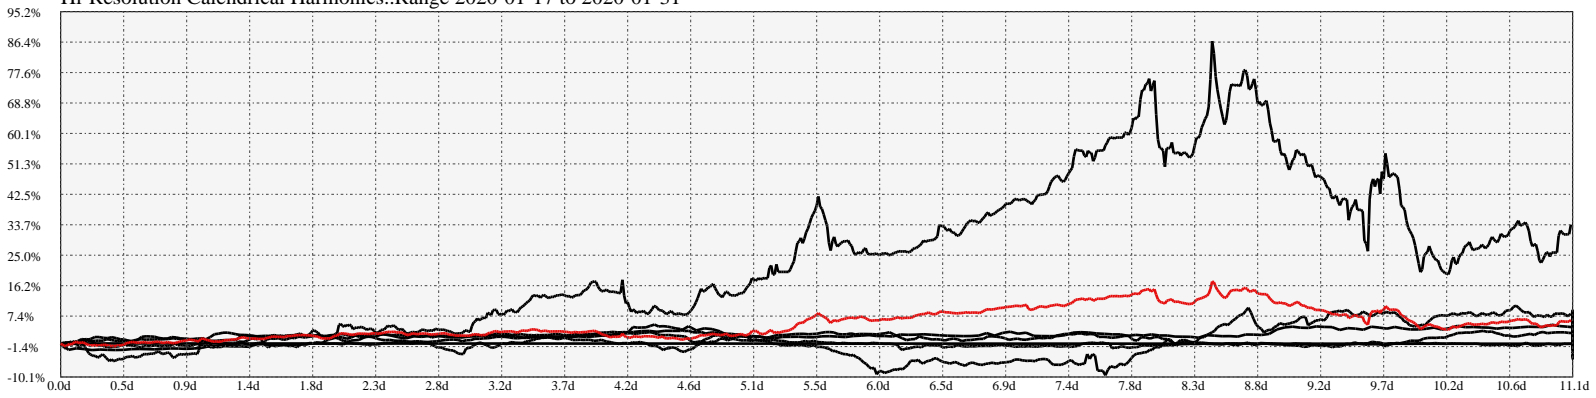

Hi-Resolution Calendrical Harmonics..Range 2020-01-17 to 2020-01-31

Calendrical Harmonics Standard..

Calendrical Harmonics 3rd Friday..

Calendrical Harmonics Moon Aligned..

Calendrical Harmonics Weekly w/ Day Of Week Alignments.