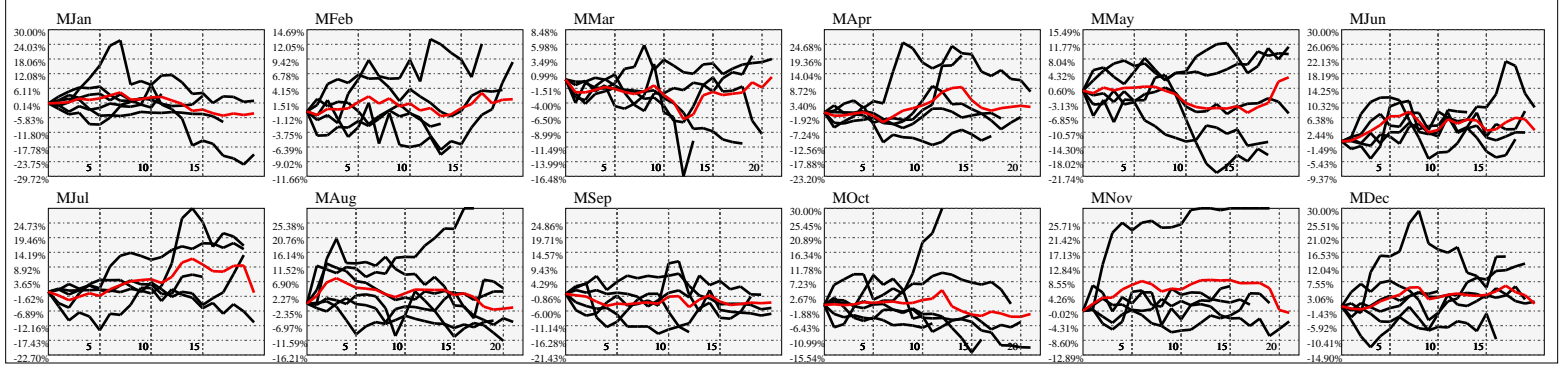

Hi-Resolution Calendrical Harmonics..Range 2020-01-17 to 2020-01-31

Calendrical Harmonics Standard..

Calendrical Harmonics 3rd Friday..

Calendrical Harmonics Moon Aligned..

Calendrical Harmonics Weekly w/ Day Of Week Alignments..