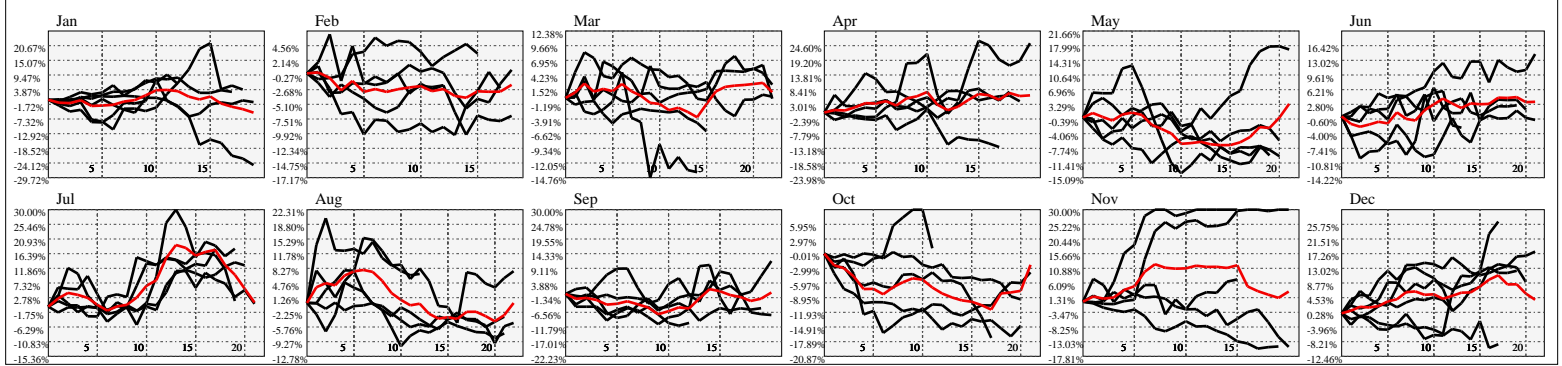

Hi-Resolution Calendrical Harmonics..Range 2020-01-17 to 2020-01-31

Calendrical Harmonics Standard..

Calendrical Harmonics 3rd Friday..

Calendrical Harmonics Moon Aligned..

Calendrical Harmonics Weekly w/ Day Of Week Alignments..