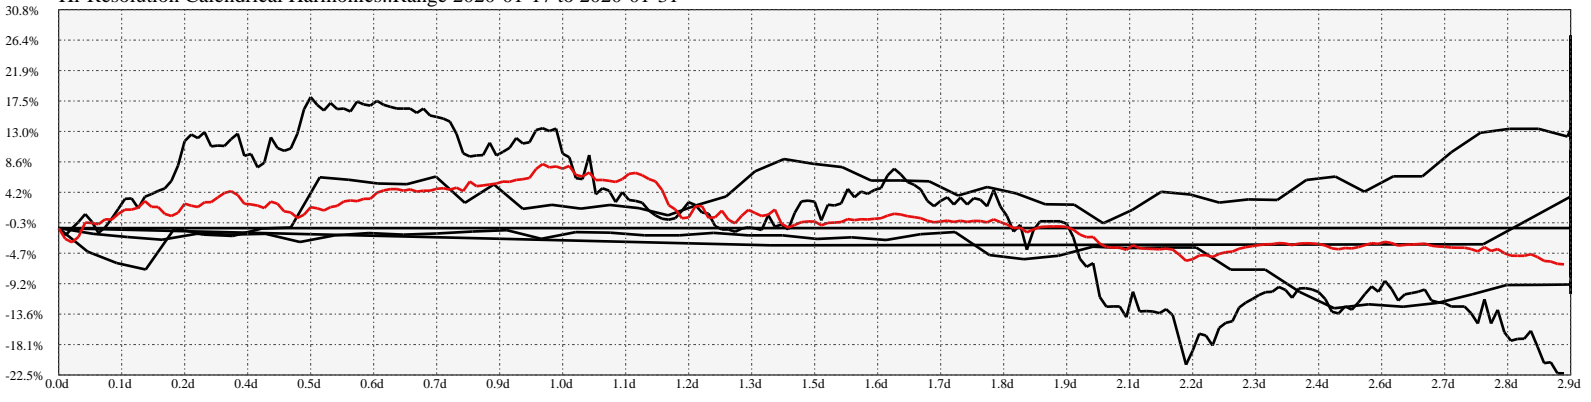

Hi-Resolution Calendrical Harmonics..Range 2020-01-17 to 2020-01-31

Calendrical Harmonics Standard..

Calendrical Harmonics 3rd Friday..

Calendrical Harmonics Moon Aligned..

Calendrical Harmonics Weekly w/ Day Of Week Alignments..