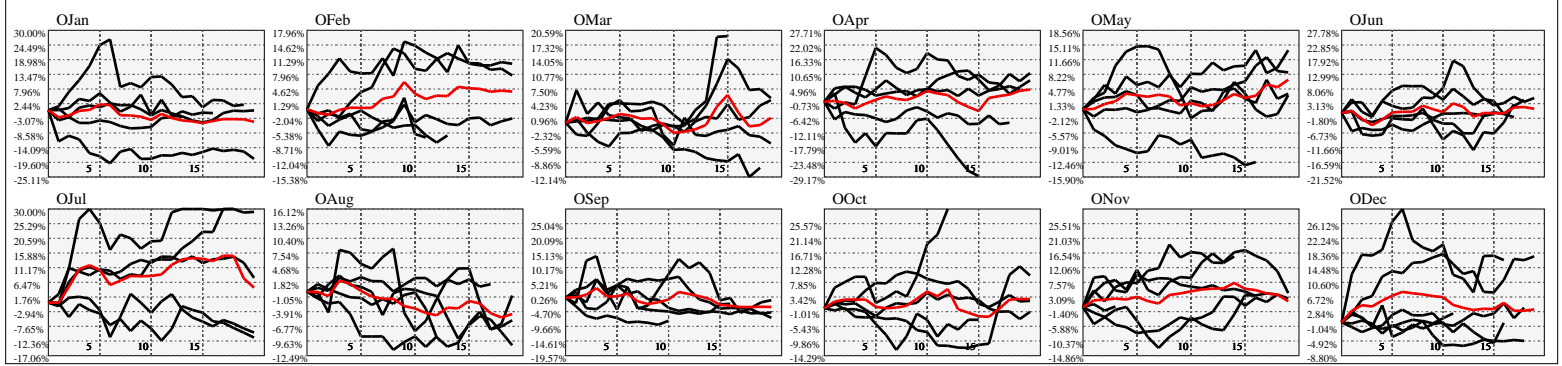

Hi-Resolution Calendrical Harmonics..Range 2020-01-17 to 2020-01-31

Calendrical Harmonics Standard..

Calendrical Harmonics 3rd Friday..

Calendrical Harmonics Moon Aligned..

Calendrical Harmonics Weekly w/ Day Of Week Alignments..