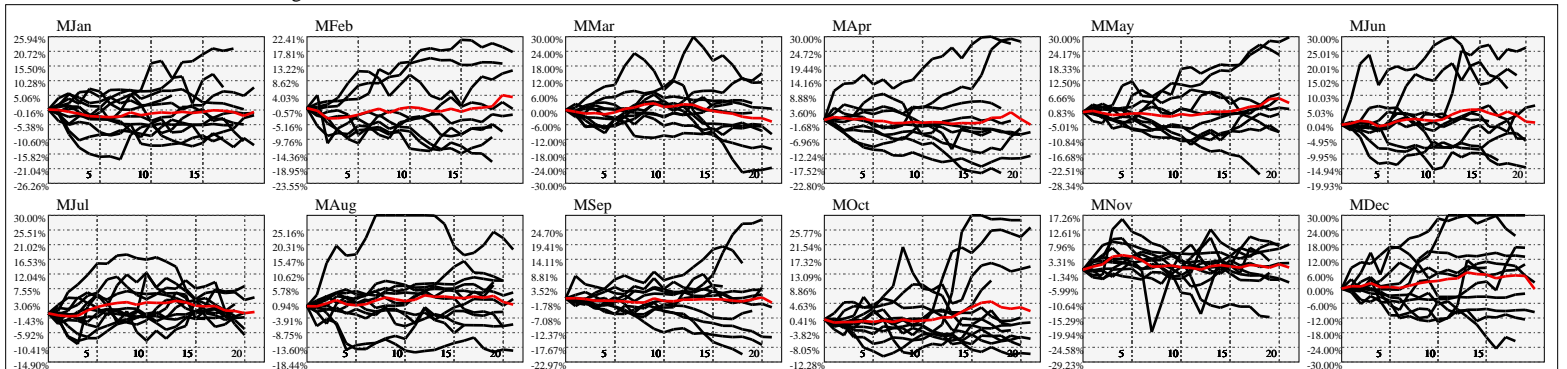

Hi-Resolution Calendrical Harmonics..Range 2020-01-17 to 2020-01-31

Calendrical Harmonics Standard..

Calendrical Harmonics 3rd Friday..

Calendrical Harmonics Moon Aligned..

Calendrical Harmonics Weekly w/ Day Of Week Alignments..