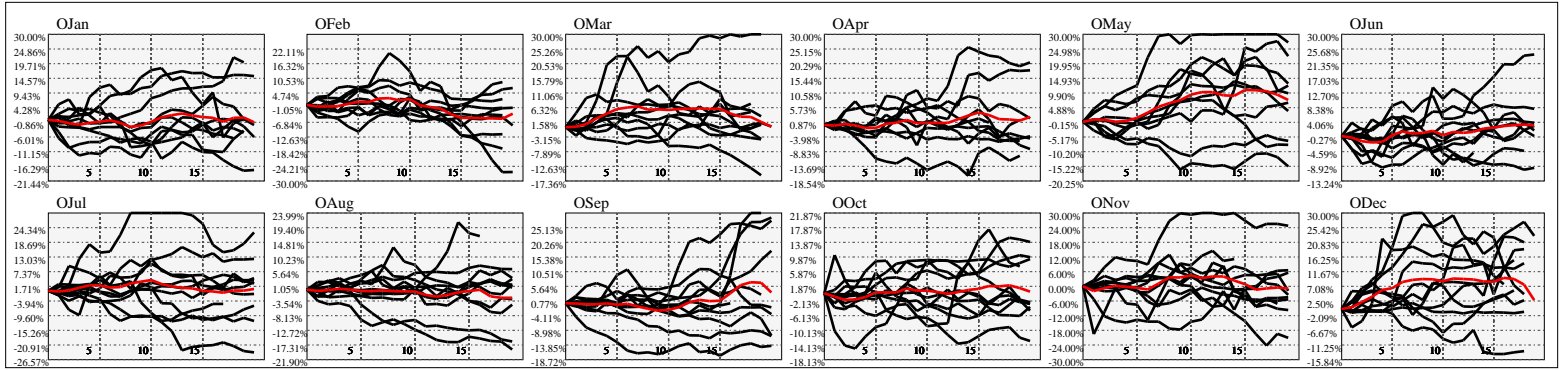

Hi-Resolution Calendrical Harmonics..Range 2020-01-17 to 2020-01-31

Calendrical Harmonics Standard..

Calendrical Harmonics 3rd Friday..

Calendrical Harmonics Moon Aligned..

Calendrical Harmonics Weekly w/ Day Of Week Alignments..