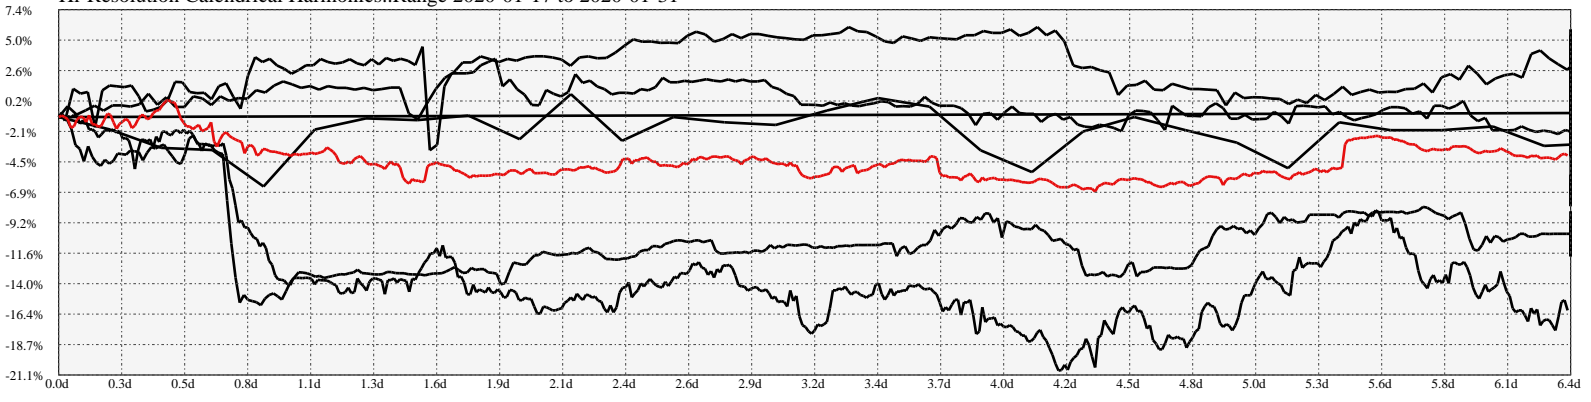

Hi-Resolution Calendrical Harmonics..Range 2020-01-17 to 2020-01-31

Calendrical Harmonics Standard..

Calendrical Harmonics 3rd Friday..

Calendrical Harmonics Moon Aligned..

Calendrical Harmonics Weekly w/ Day Of Week Alignments..