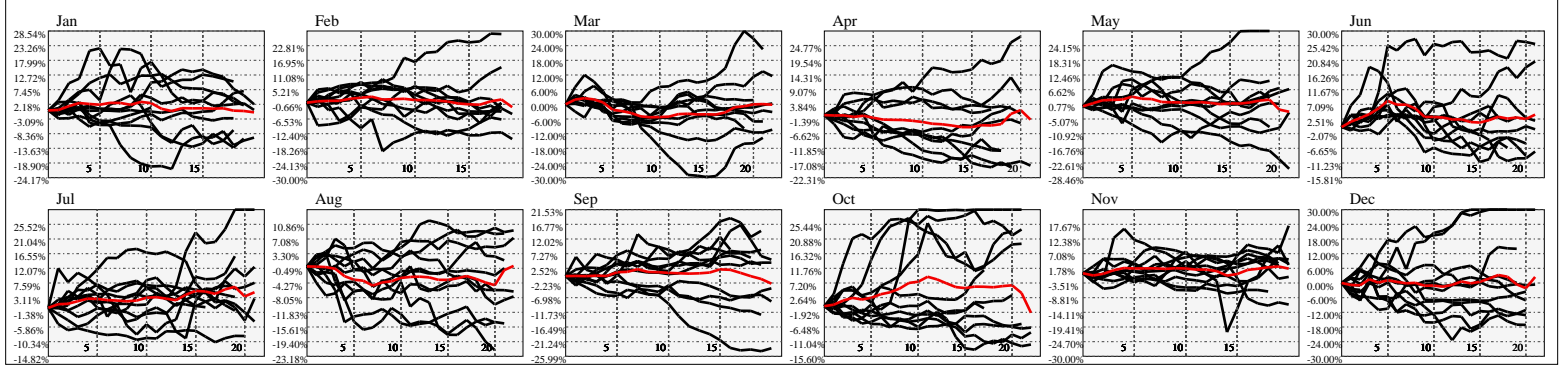

Hi-Resolution Calendrical Harmonics..Range 2020-01-17 to 2020-01-31

Calendrical Harmonics Standard..

Calendrical Harmonics 3rd Friday..

Calendrical Harmonics Moon Aligned..

Calendrical Harmonics Weekly w/ Day Of Week Alignments..