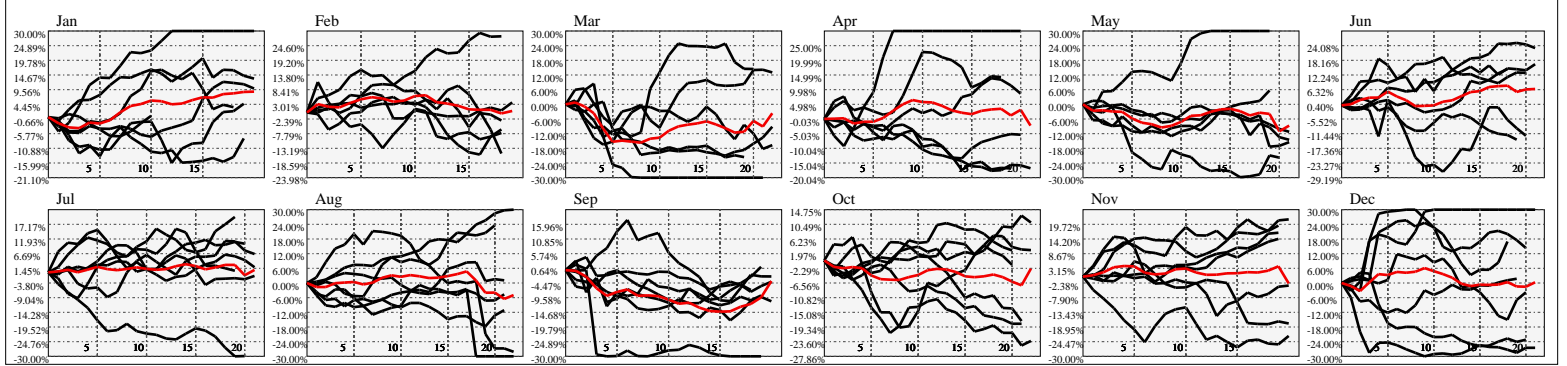

Hi-Resolution Calendrical Harmonics..Range 2020-01-17 to 2020-01-31

Calendrical Harmonics Standard..

Calendrical Harmonics 3rd Friday..

Calendrical Harmonics Moon Aligned..

Calendrical Harmonics Weekly w/ Day Of Week Alignments..