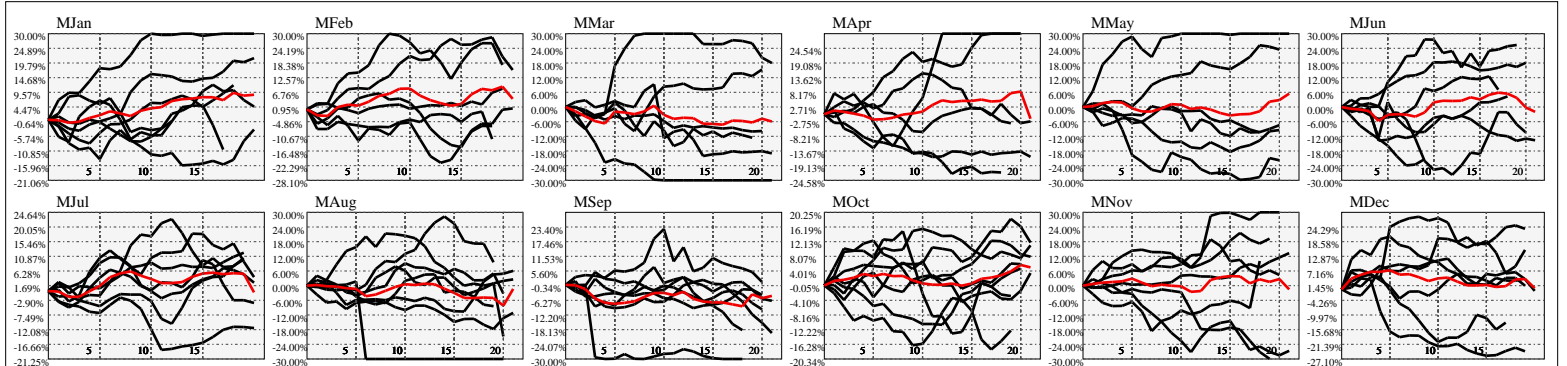

Hi-Resolution Calendrical Harmonics..Range 2020-01-17 to 2020-01-31

Calendrical Harmonics Standard..

Calendrical Harmonics 3rd Friday..

Calendrical Harmonics Moon Aligned..

Calendrical Harmonics Weekly w/ Day Of Week Alignments..