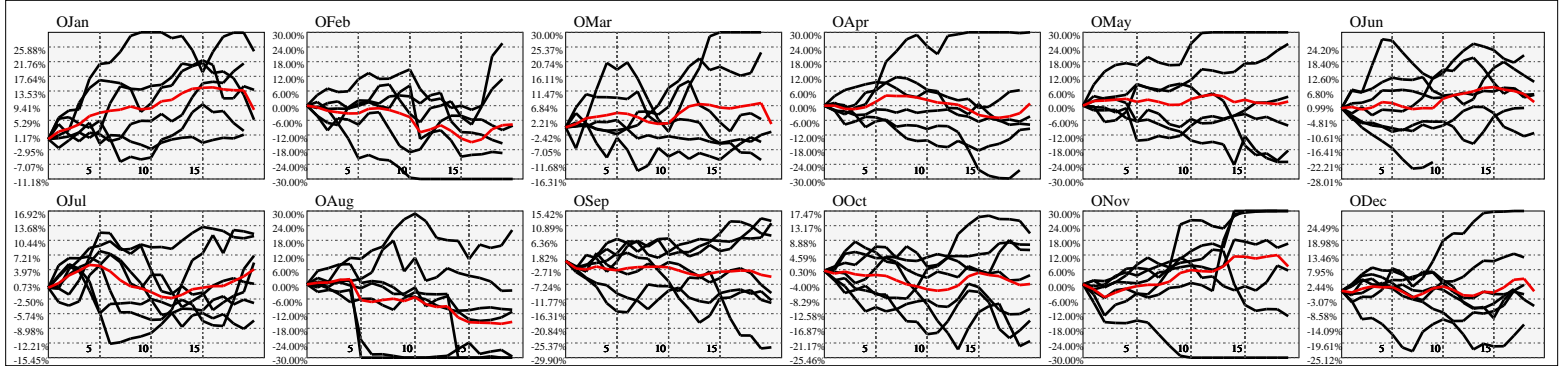

Hi-Resolution Calendrical Harmonics..Range 2020-01-17 to 2020-01-31

Calendrical Harmonics Standard..

Calendrical Harmonics 3rd Friday..

Calendrical Harmonics Moon Aligned..

Calendrical Harmonics Weekly w/ Day Of Week Alignments..