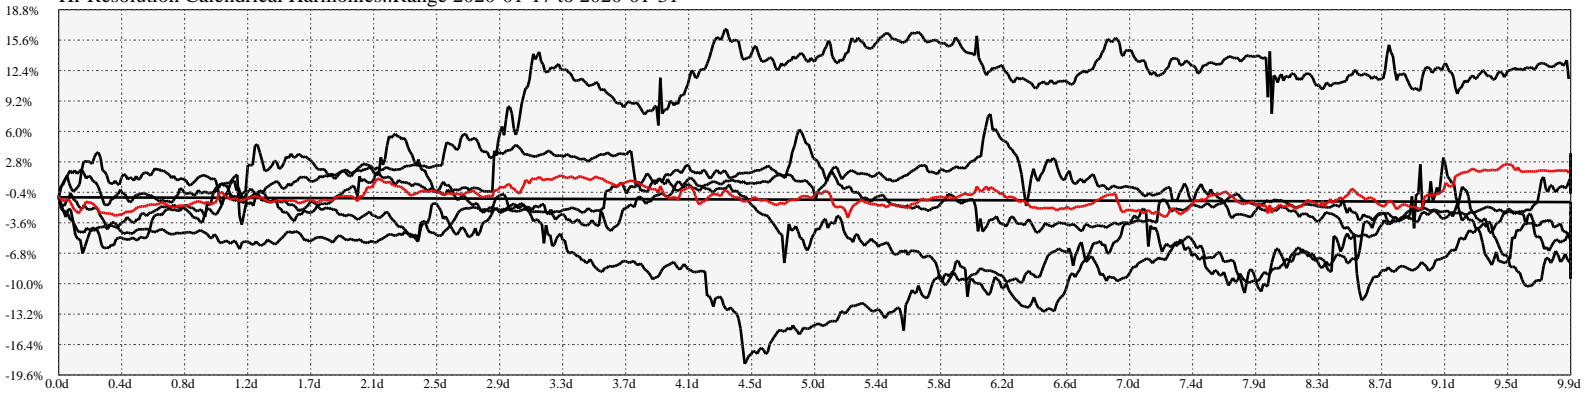

Hi-Resolution Calendrical Harmonics..Range 2020-01-17 to 2020-01-31

Calendrical Harmonics Standard..

Calendrical Harmonics 3rd Friday..

Calendrical Harmonics Moon Aligned..

Calendrical Harmonics Weekly w/ Day Of Week Alignments..