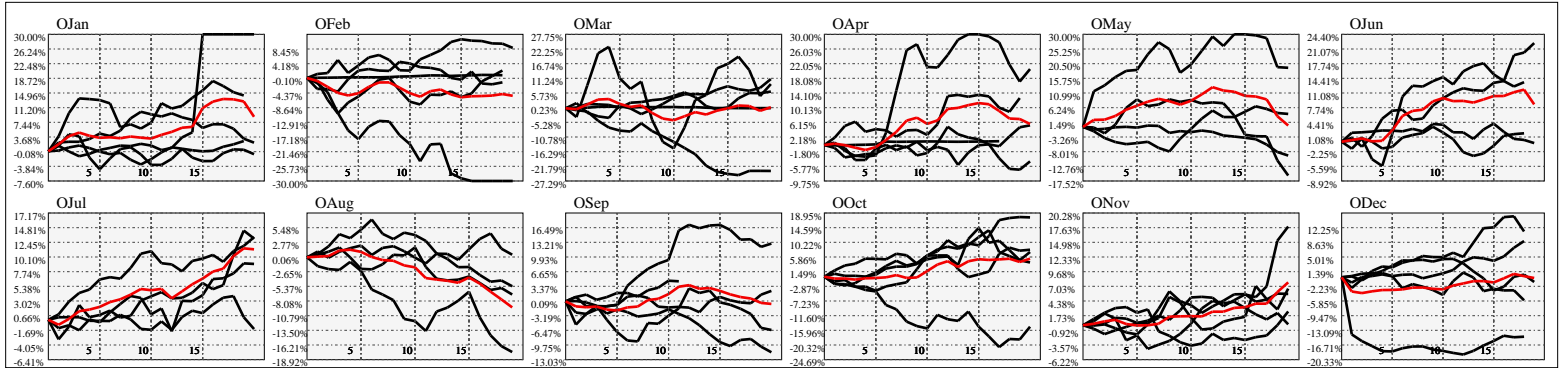

Hi-Resolution Calendrical Harmonics..Range 2020-01-17 to 2020-01-31

Calendrical Harmonics Standard..

Calendrical Harmonics 3rd Friday..

Calendrical Harmonics Moon Aligned..

Calendrical Harmonics Weekly w/ Day Of Week Alignments..