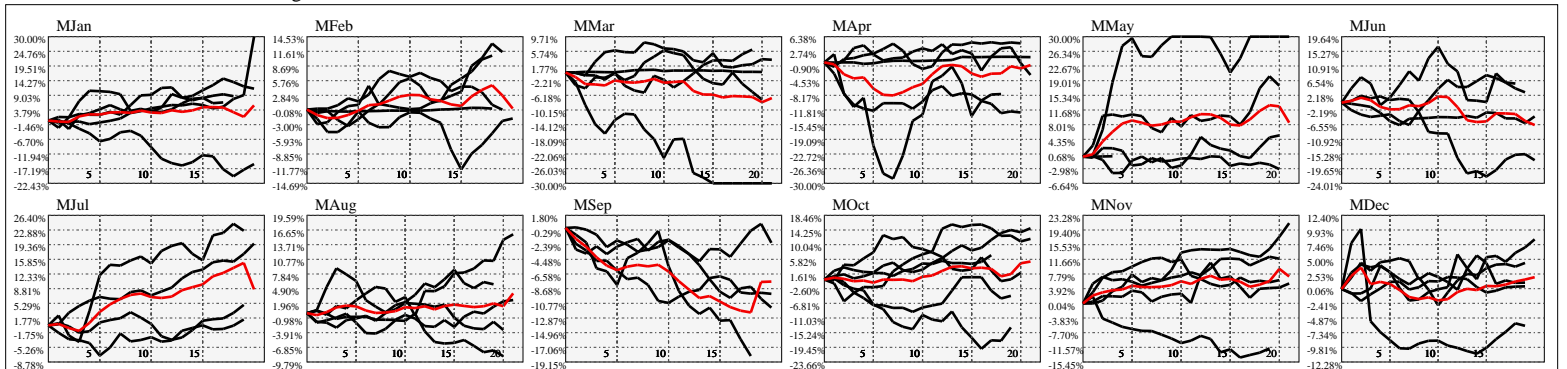

Hi-Resolution Calendrical Harmonics..Range 2020-01-17 to 2020-01-31

Calendrical Harmonics Standard..

Calendrical Harmonics 3rd Friday..

Calendrical Harmonics Moon Aligned..

Calendrical Harmonics Weekly w/ Day Of Week Alignments..