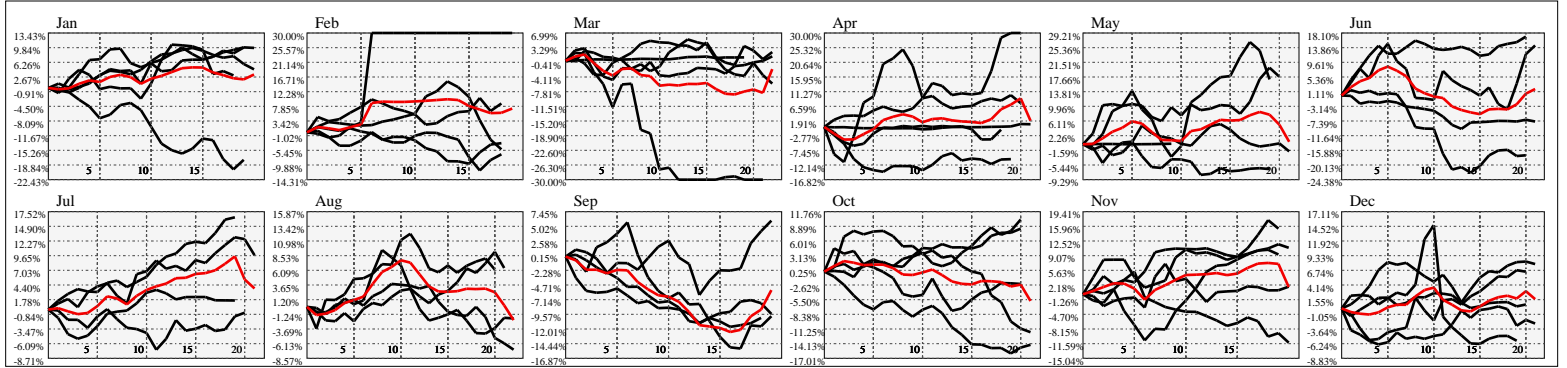

Hi-Resolution Calendrical Harmonics..Range 2020-01-17 to 2020-01-31

Calendrical Harmonics Standard..

Calendrical Harmonics 3rd Friday..

Calendrical Harmonics Moon Aligned..

Calendrical Harmonics Weekly w/ Day Of Week Alignments..