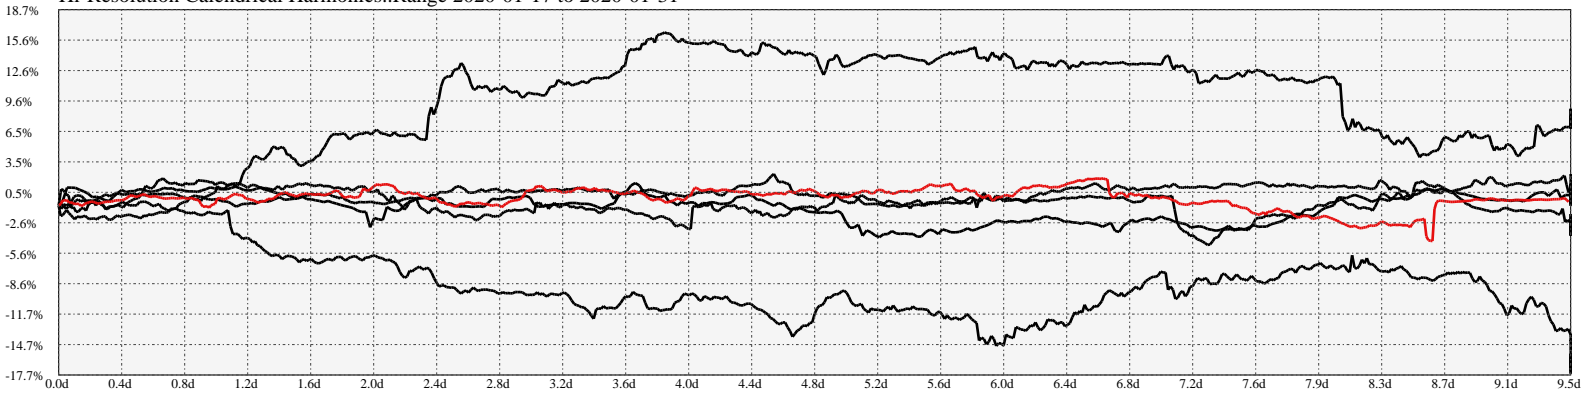

Hi-Resolution Calendrical Harmonics..Range 2020-01-17 to 2020-01-31

Calendrical Harmonics Standard..

Calendrical Harmonics 3rd Friday..

Calendrical Harmonics Moon Aligned..

Calendrical Harmonics Weekly w/ Day Of Week Alignments..