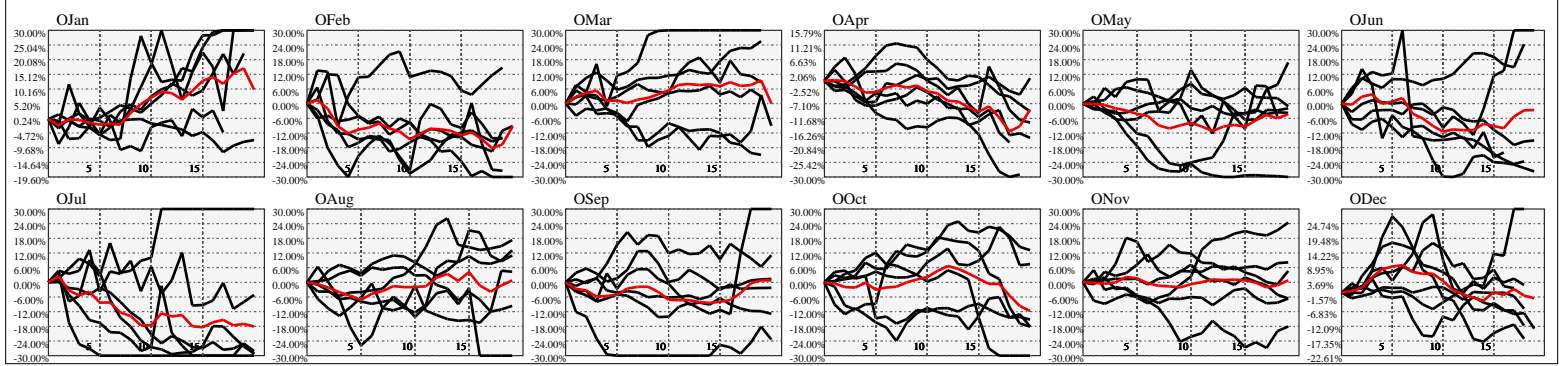

Hi-Resolution Calendrical Harmonics..Range 2020-01-17 to 2020-01-31

Calendrical Harmonics Standard..

Calendrical Harmonics 3rd Friday..

Calendrical Harmonics Moon Aligned..

Calendrical Harmonics Weekly w/ Day Of Week Alignments..