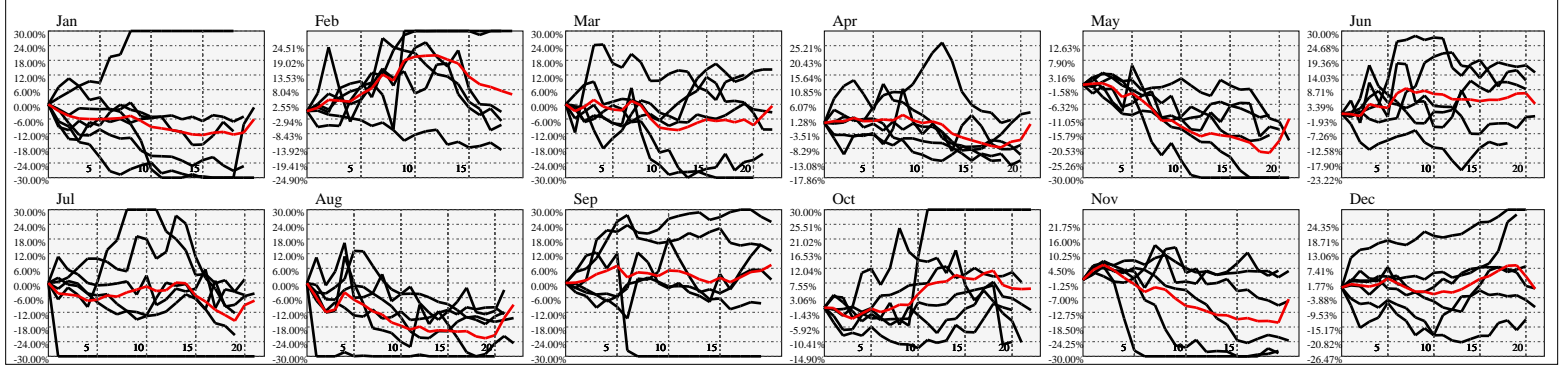

Hi-Resolution Calendrical Harmonics..Range 2020-01-17 to 2020-01-31

Calendrical Harmonics Standard..

Calendrical Harmonics 3rd Friday..

Calendrical Harmonics Moon Aligned..

Calendrical Harmonics Weekly w/ Day Of Week Alignments..