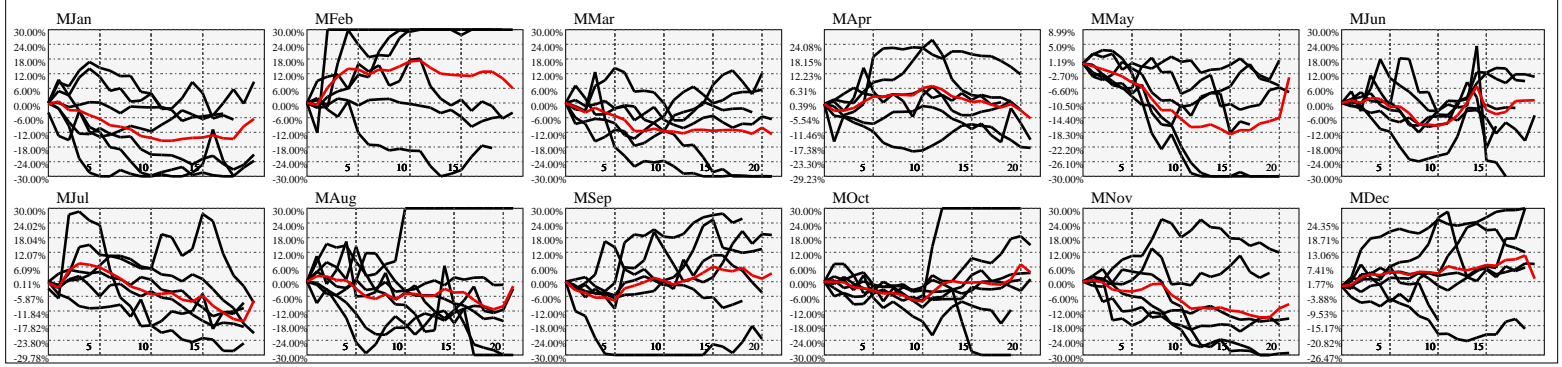

Hi-Resolution Calendrical Harmonics..Range 2020-01-17 to 2020-01-31

Calendrical Harmonics Standard..

Calendrical Harmonics 3rd Friday..

Calendrical Harmonics Moon Aligned..

Calendrical Harmonics Weekly w/ Day Of Week Alignments..