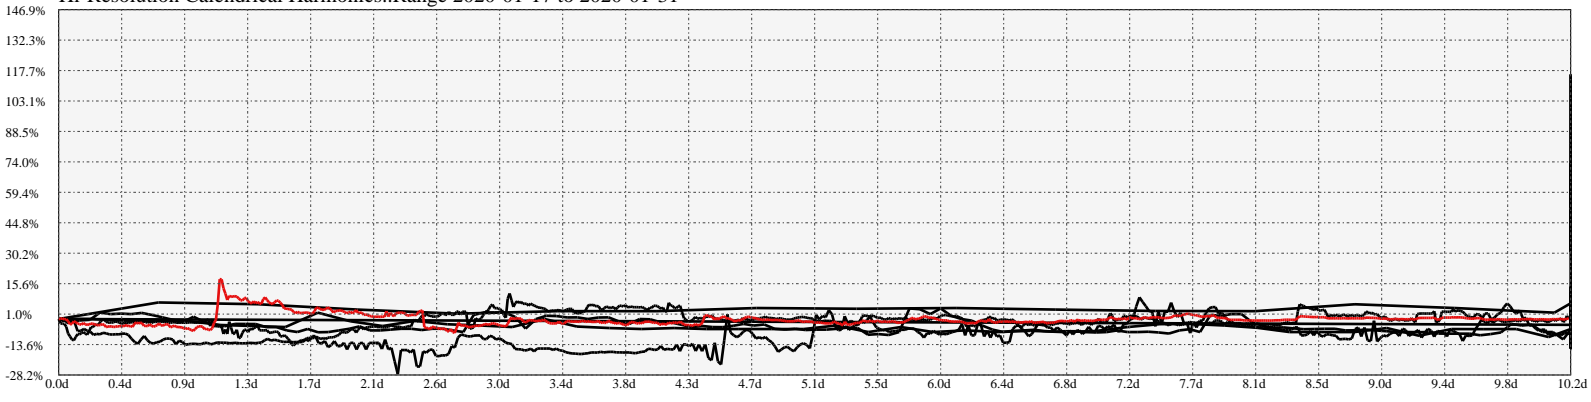

Hi-Resolution Calendrical Harmonics..Range 2020-01-17 to 2020-01-31

Calendrical Harmonics Standard..

Calendrical Harmonics 3rd Friday..

Calendrical Harmonics Moon Aligned..

Calendrical Harmonics Weekly w/ Day Of Week Alignments..