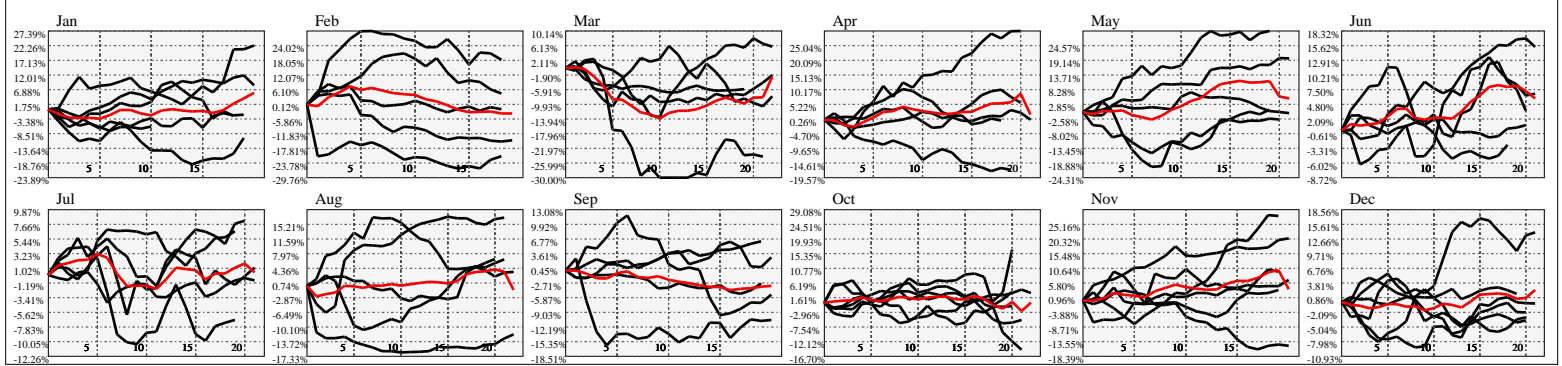

Hi-Resolution Calendrical Harmonics..Range 2020-01-17 to 2020-01-31

Calendrical Harmonics Standard..

Calendrical Harmonics 3rd Friday..

Calendrical Harmonics Moon Aligned..

Calendrical Harmonics Weekly w/ Day Of Week Alignments..