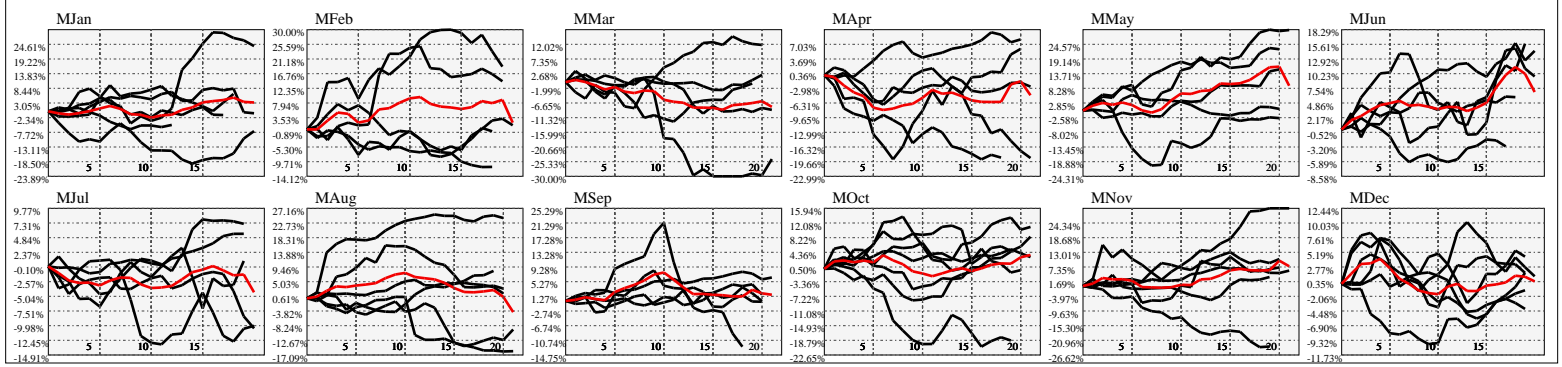

Hi-Resolution Calendrical Harmonics..Range 2020-01-17 to 2020-01-31

Calendrical Harmonics Standard..

Calendrical Harmonics 3rd Friday..

Calendrical Harmonics Moon Aligned..

Calendrical Harmonics Weekly w/ Day Of Week Alignments..