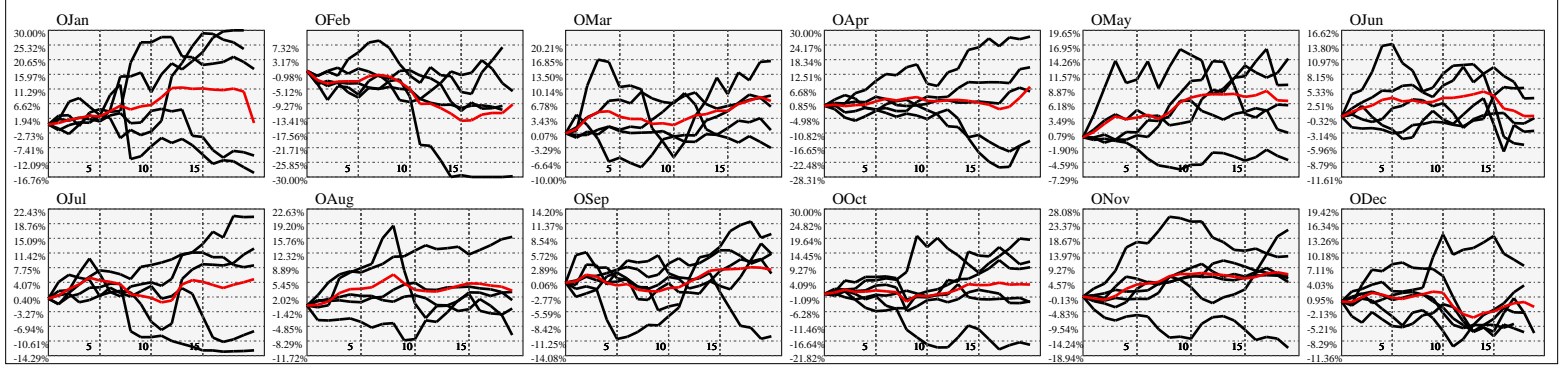

Hi-Resolution Calendrical Harmonics..Range 2020-01-17 to 2020-01-31

Calendrical Harmonics Standard..

Calendrical Harmonics 3rd Friday..

Calendrical Harmonics Moon Aligned..

Calendrical Harmonics Weekly w/ Day Of Week Alignments..