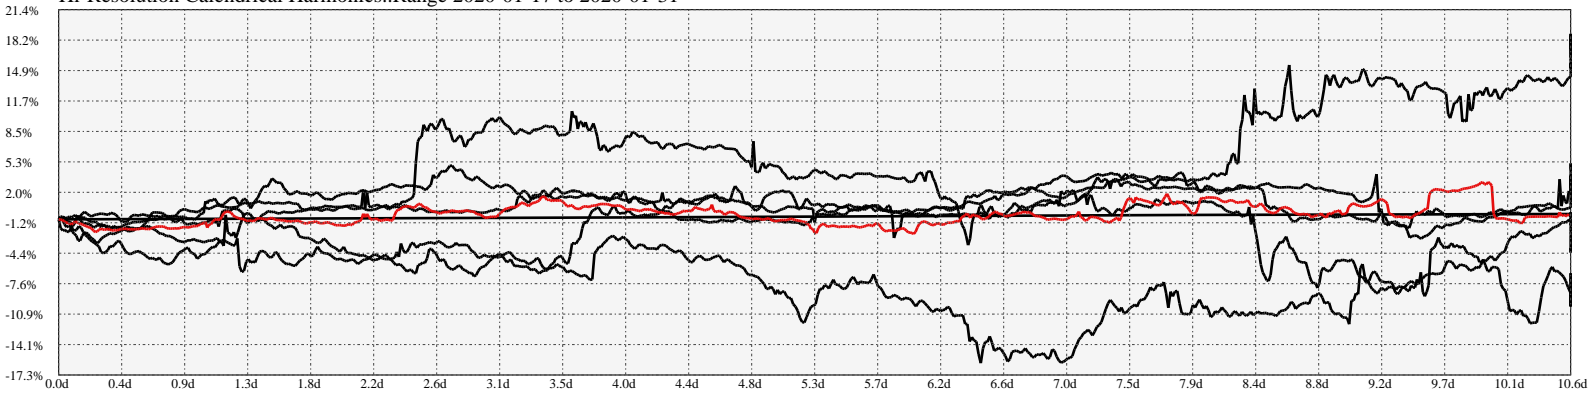

Hi-Resolution Calendrical Harmonics..Range 2020-01-17 to 2020-01-31

Calendrical Harmonics Standard..

Calendrical Harmonics 3rd Friday..

Calendrical Harmonics Moon Aligned..

Calendrical Harmonics Weekly w/ Day Of Week Alignments..