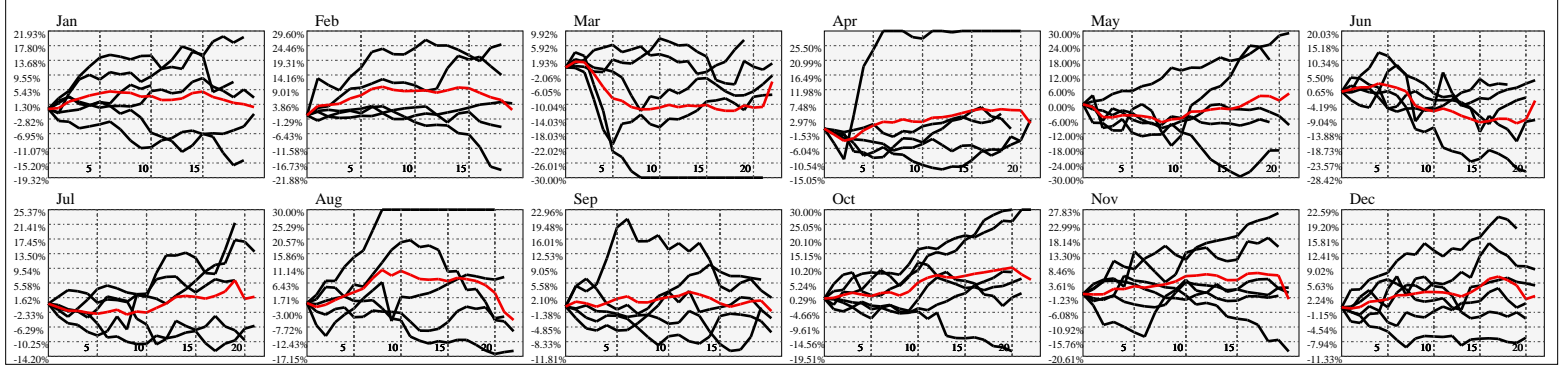

Hi-Resolution Calendrical Harmonics..Range 2020-01-17 to 2020-01-31

Calendrical Harmonics Standard..

Calendrical Harmonics 3rd Friday..

Calendrical Harmonics Moon Aligned..

Calendrical Harmonics Weekly w/ Day Of Week Alignments..