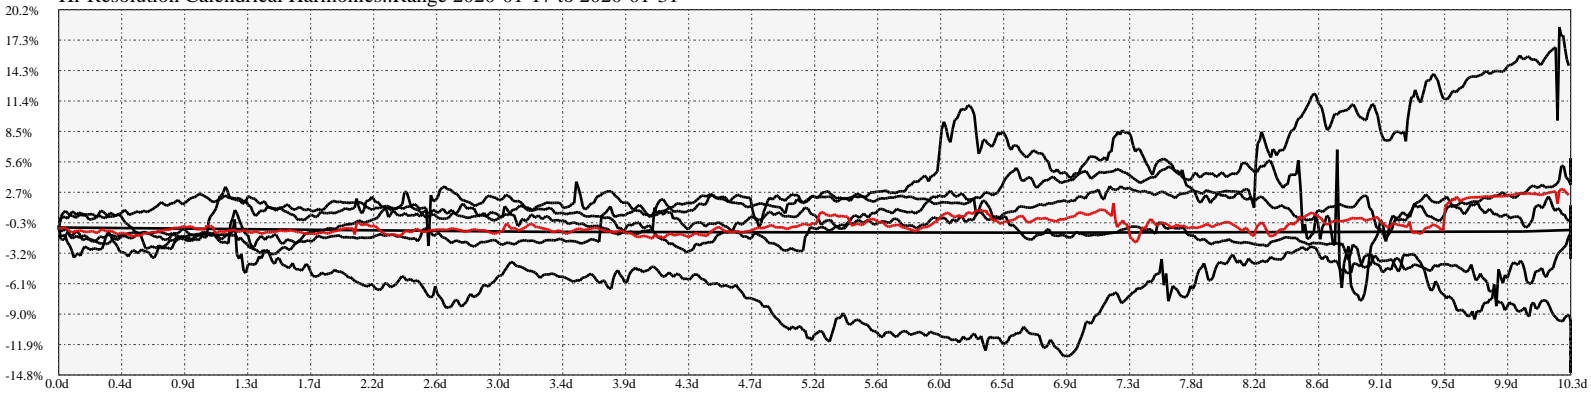

Hi-Resolution Calendrical Harmonics..Range 2020-01-17 to 2020-01-31

Calendrical Harmonics Standard..

Calendrical Harmonics 3rd Friday..

Calendrical Harmonics Moon Aligned..

Calendrical Harmonics Weekly w/ Day Of Week Alignments..