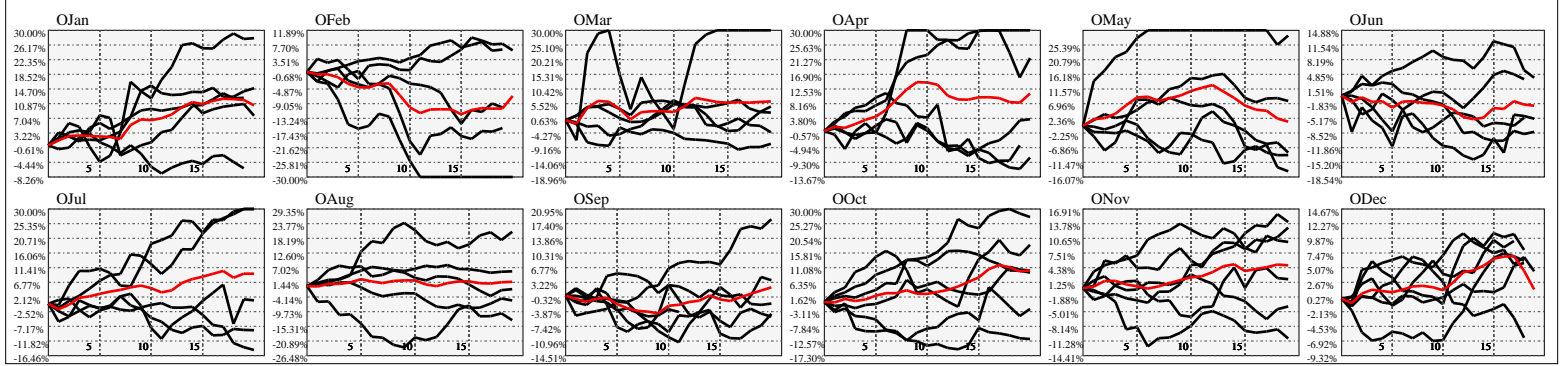

Hi-Resolution Calendrical Harmonics..Range 2020-01-17 to 2020-01-31

Calendrical Harmonics Standard..

Calendrical Harmonics 3rd Friday..

Calendrical Harmonics Moon Aligned..

Calendrical Harmonics Weekly w/ Day Of Week Alignments..