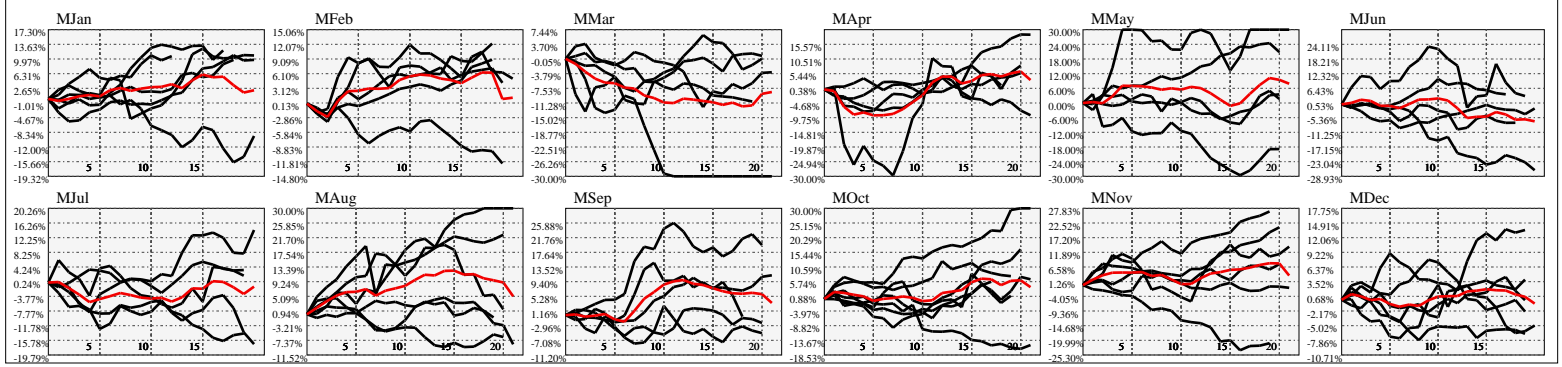

Hi-Resolution Calendrical Harmonics..Range 2020-01-17 to 2020-01-31

Calendrical Harmonics Standard..

Calendrical Harmonics 3rd Friday..

Calendrical Harmonics Moon Aligned..

Calendrical Harmonics Weekly w/ Day Of Week Alignments..