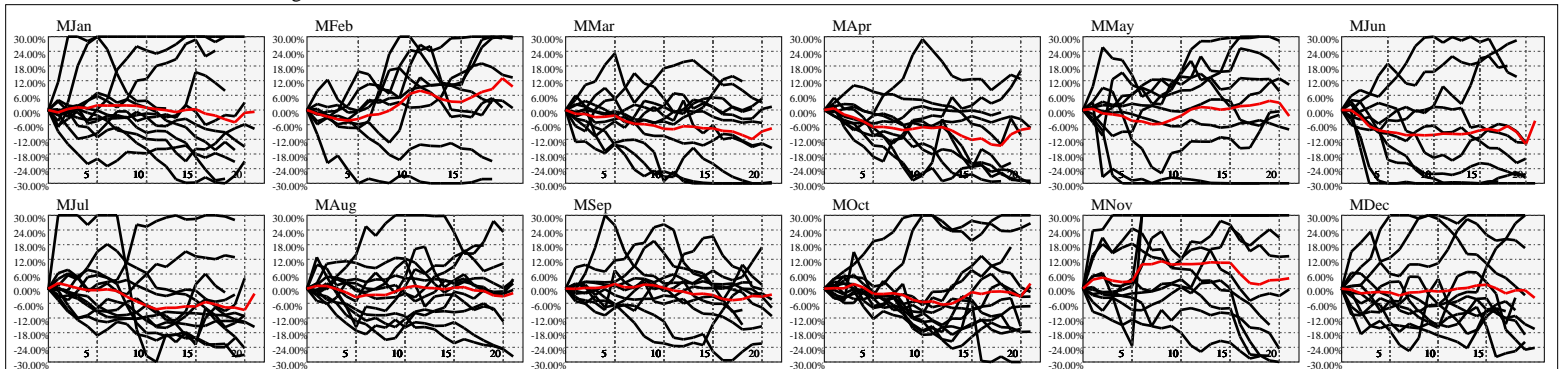

Hi-Resolution Calendrical Harmonics..Range 2020-01-17 to 2020-01-31

Calendrical Harmonics Standard..

Calendrical Harmonics 3rd Friday..

Calendrical Harmonics Moon Aligned..

Calendrical Harmonics Weekly w/ Day Of Week Alignments.