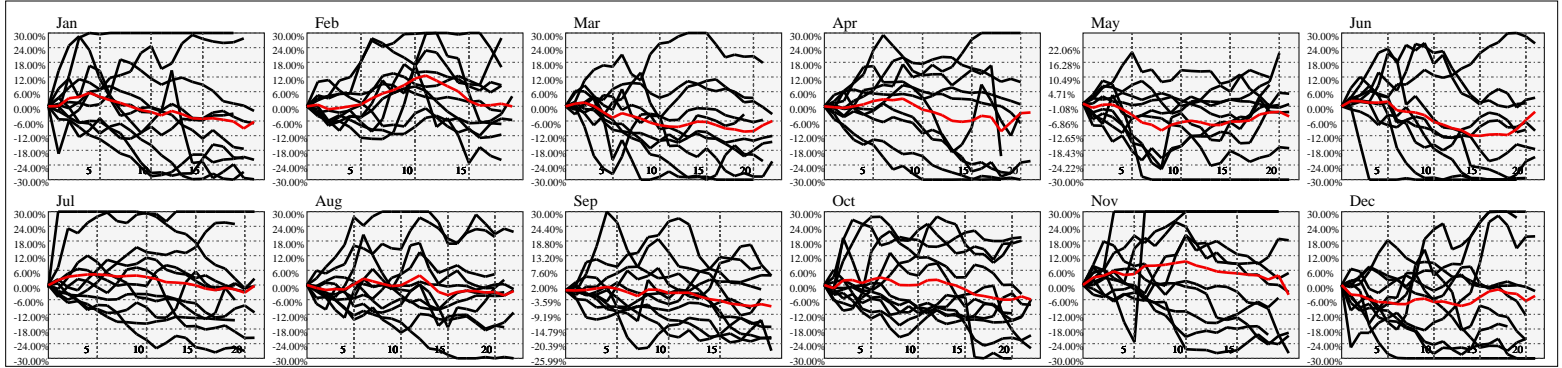

Hi-Resolution Calendrical Harmonics..Range 2020-01-17 to 2020-01-31

Calendrical Harmonics Standard..

Calendrical Harmonics 3rd Friday..

Calendrical Harmonics Moon Aligned..

Calendrical Harmonics Weekly w/ Day Of Week Alignments.