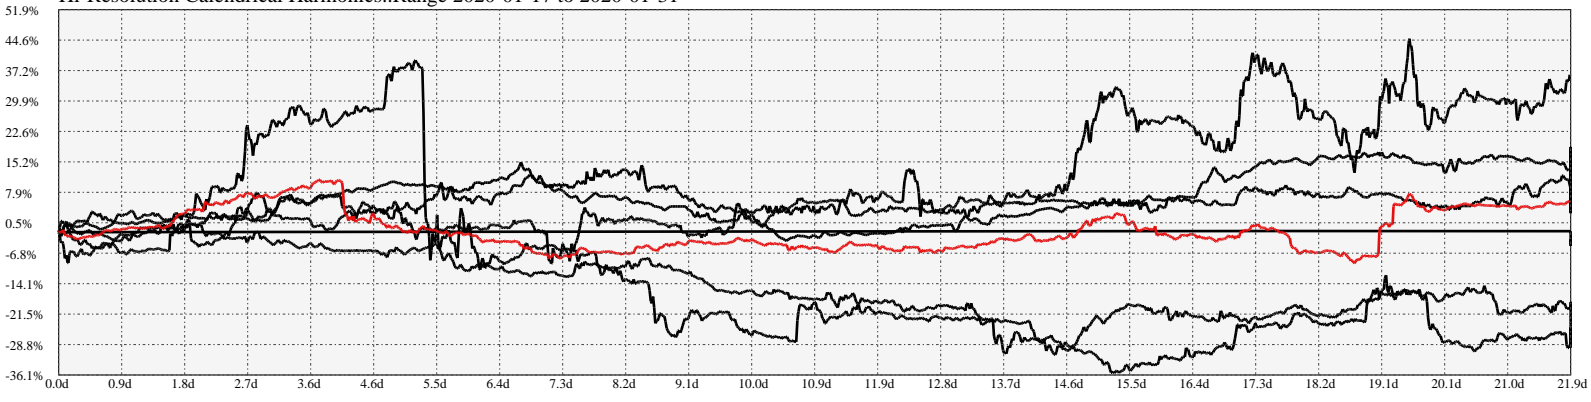

Hi-Resolution Calendrical Harmonics..Range 2020-01-17 to 2020-01-31

Calendrical Harmonics Standard..

Calendrical Harmonics 3rd Friday..

Calendrical Harmonics Moon Aligned..

Calendrical Harmonics Weekly w/ Day Of Week Alignments.