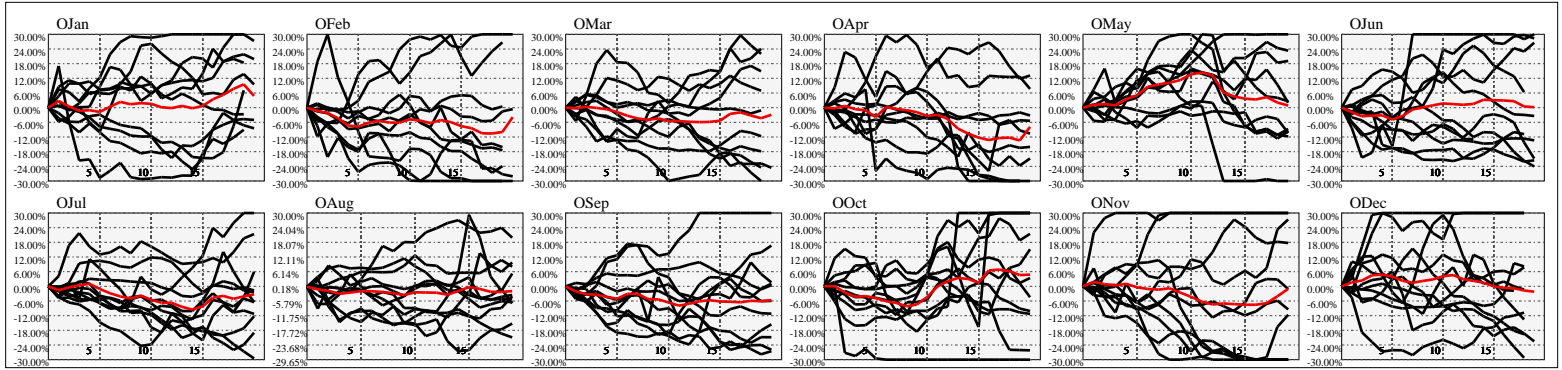

Hi-Resolution Calendrical Harmonics..Range 2020-01-17 to 2020-01-31

Calendrical Harmonics Standard..

Calendrical Harmonics 3rd Friday..

Calendrical Harmonics Moon Aligned..

Calendrical Harmonics Weekly w/ Day Of Week Alignments.