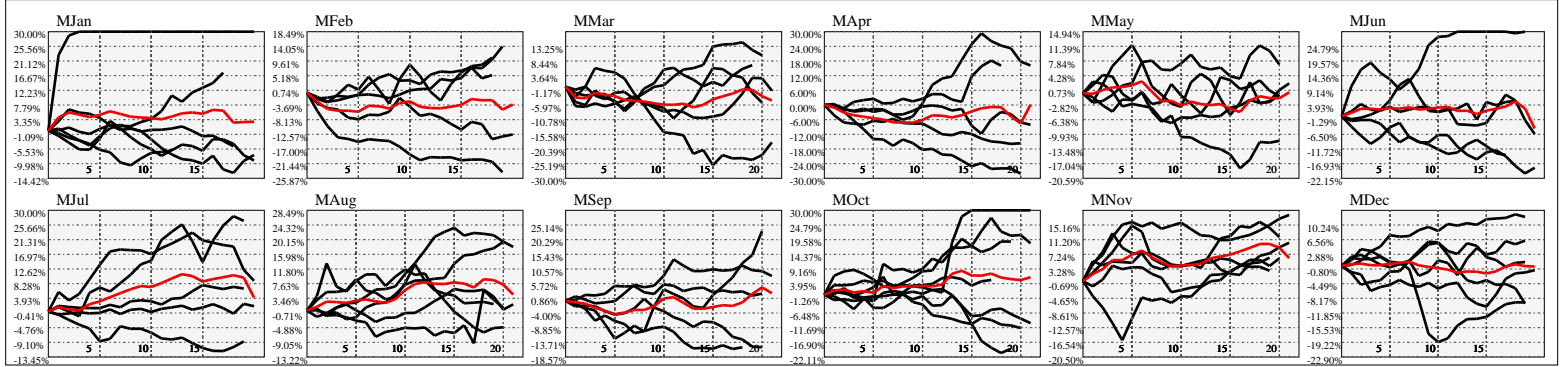

Hi-Resolution Calendrical Harmonics..Range 2020-01-17 to 2020-01-31

Calendrical Harmonics Standard..

Calendrical Harmonics 3rd Friday..

Calendrical Harmonics Moon Aligned..

Calendrical Harmonics Weekly w/ Day Of Week Alignments..