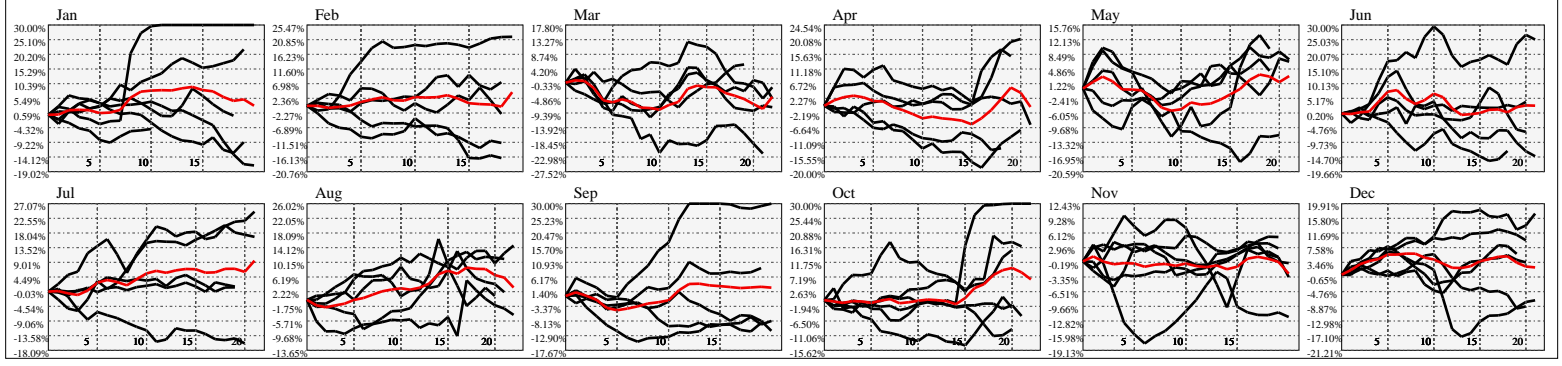

Hi-Resolution Calendrical Harmonics..Range 2020-01-17 to 2020-01-31

Calendrical Harmonics Standard..

Calendrical Harmonics 3rd Friday..

Calendrical Harmonics Moon Aligned..

Calendrical Harmonics Weekly w/ Day Of Week Alignments..