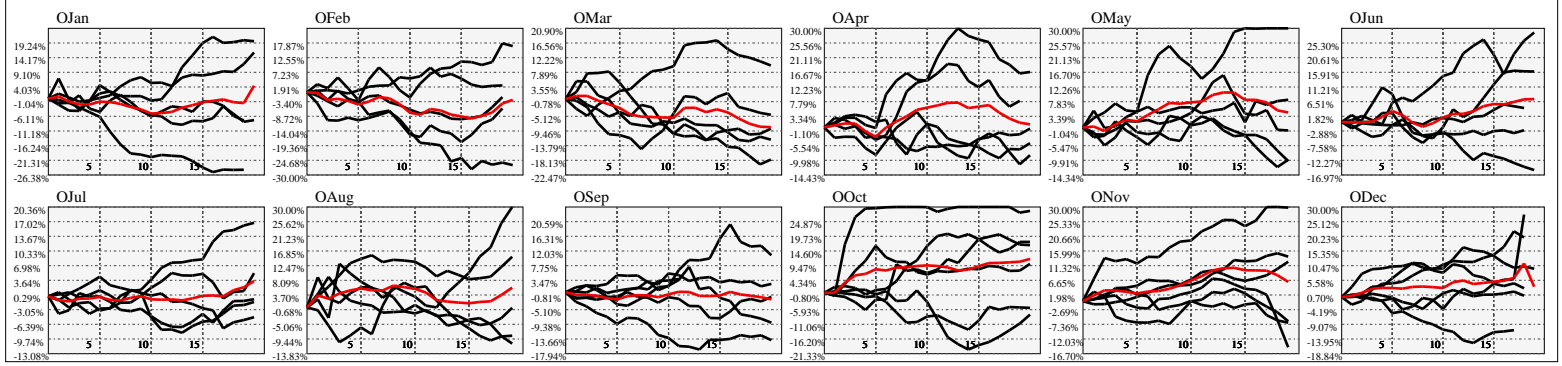

Hi-Resolution Calendrical Harmonics..Range 2020-01-17 to 2020-01-31

Calendrical Harmonics Standard..

Calendrical Harmonics 3rd Friday..

Calendrical Harmonics Moon Aligned..

Calendrical Harmonics Weekly w/ Day Of Week Alignments..