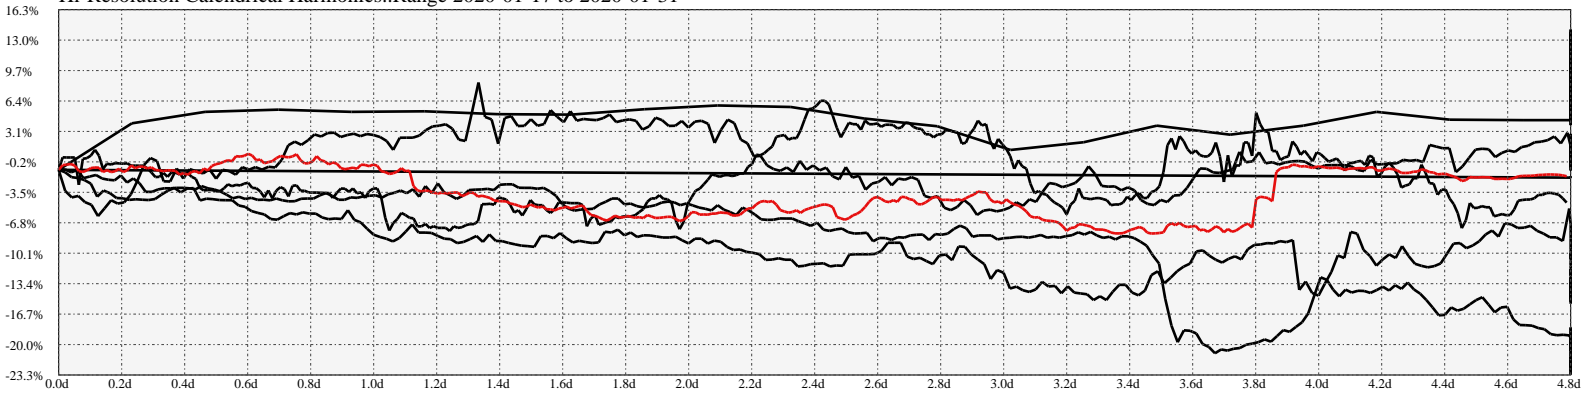

Hi-Resolution Calendrical Harmonics..Range 2020-01-17 to 2020-01-31

Calendrical Harmonics Standard..

Calendrical Harmonics 3rd Friday..

Calendrical Harmonics Moon Aligned..

Calendrical Harmonics Weekly w/ Day Of Week Alignments..