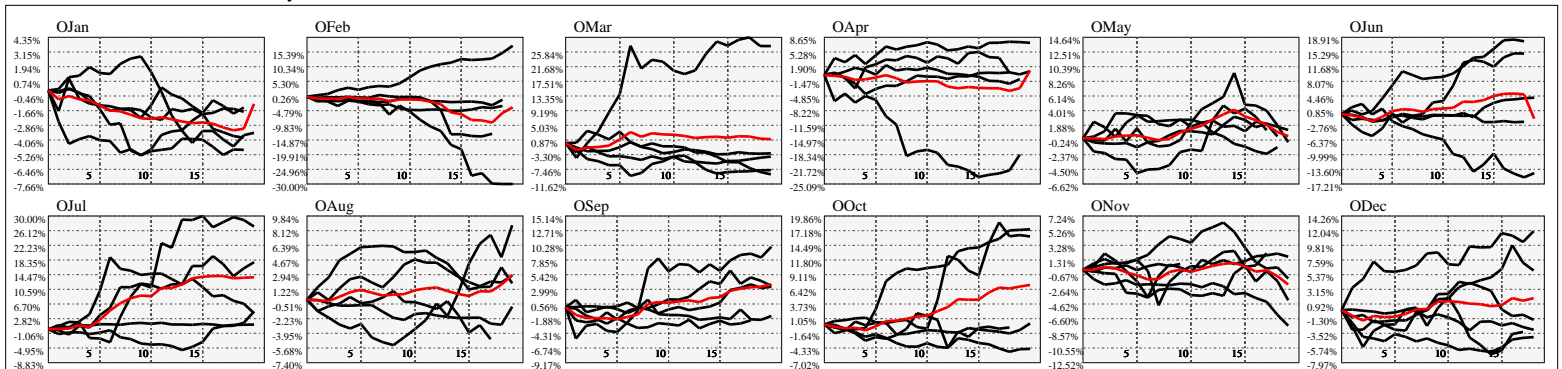

Hi-Resolution Calendrical Harmonics..Range 2020-01-17 to 2020-01-31

Calendrical Harmonics Standard..

Calendrical Harmonics 3rd Friday..

Calendrical Harmonics Moon Aligned..

Calendrical Harmonics Weekly w/ Day Of Week Alignments..