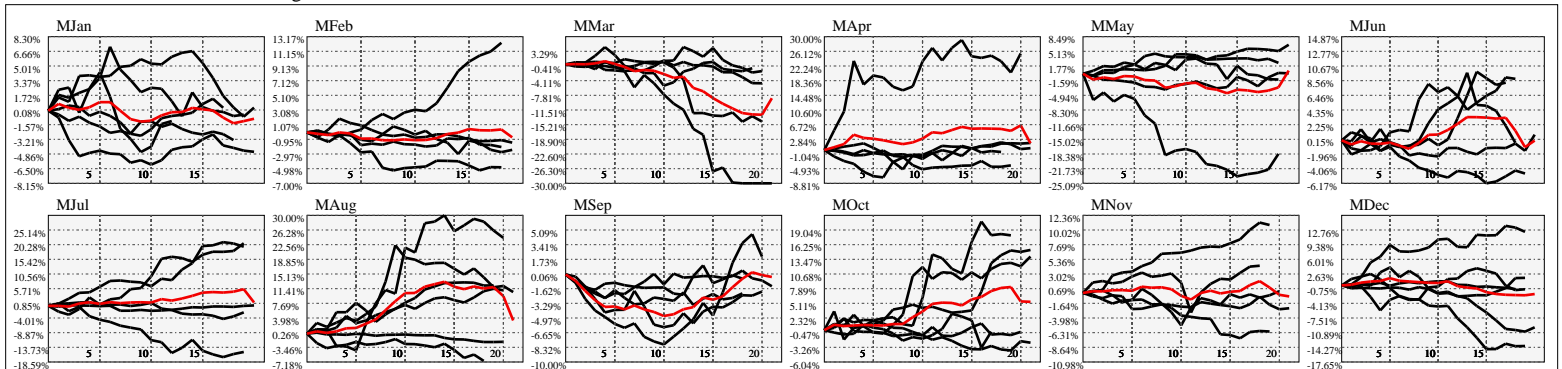

Hi-Resolution Calendrical Harmonics..Range 2020-01-17 to 2020-01-31

Calendrical Harmonics Standard..

Calendrical Harmonics 3rd Friday..

Calendrical Harmonics Moon Aligned..

Calendrical Harmonics Weekly w/ Day Of Week Alignments..