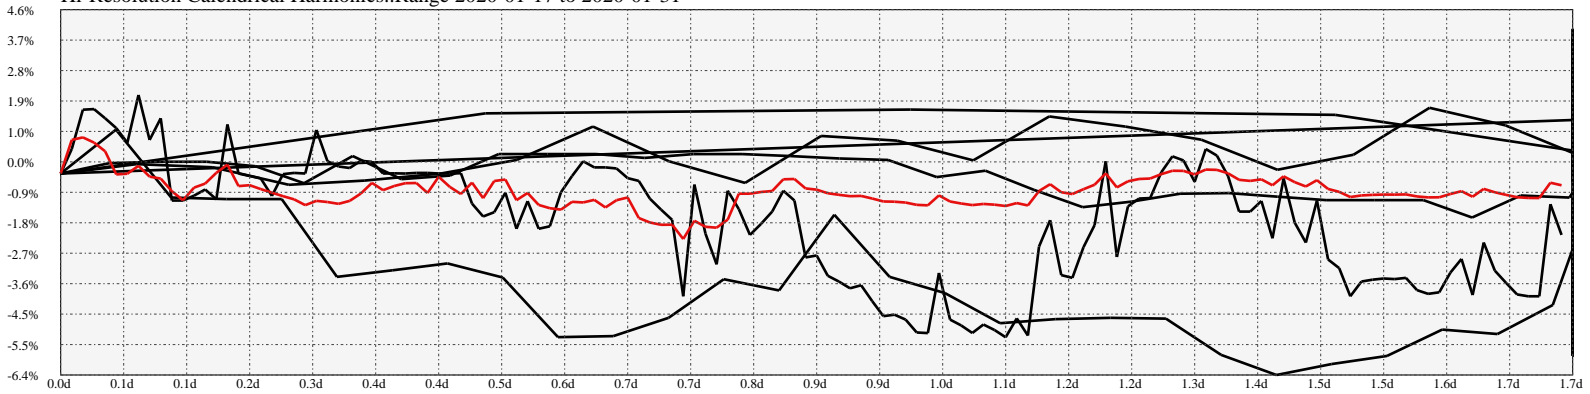

Hi-Resolution Calendrical Harmonics..Range 2020-01-17 to 2020-01-31

Calendrical Harmonics Standard..

Calendrical Harmonics 3rd Friday..

Calendrical Harmonics Moon Aligned..

Calendrical Harmonics Weekly w/ Day Of Week Alignments..