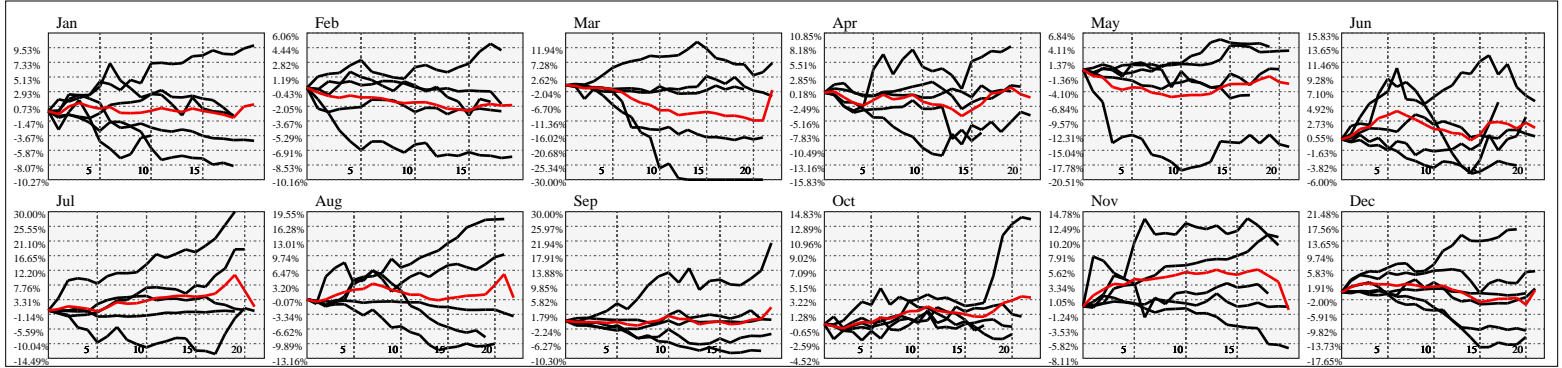

Hi-Resolution Calendrical Harmonics..Range 2020-01-17 to 2020-01-31

Calendrical Harmonics Standard..

Calendrical Harmonics 3rd Friday..

Calendrical Harmonics Moon Aligned..

Calendrical Harmonics Weekly w/ Day Of Week Alignments..