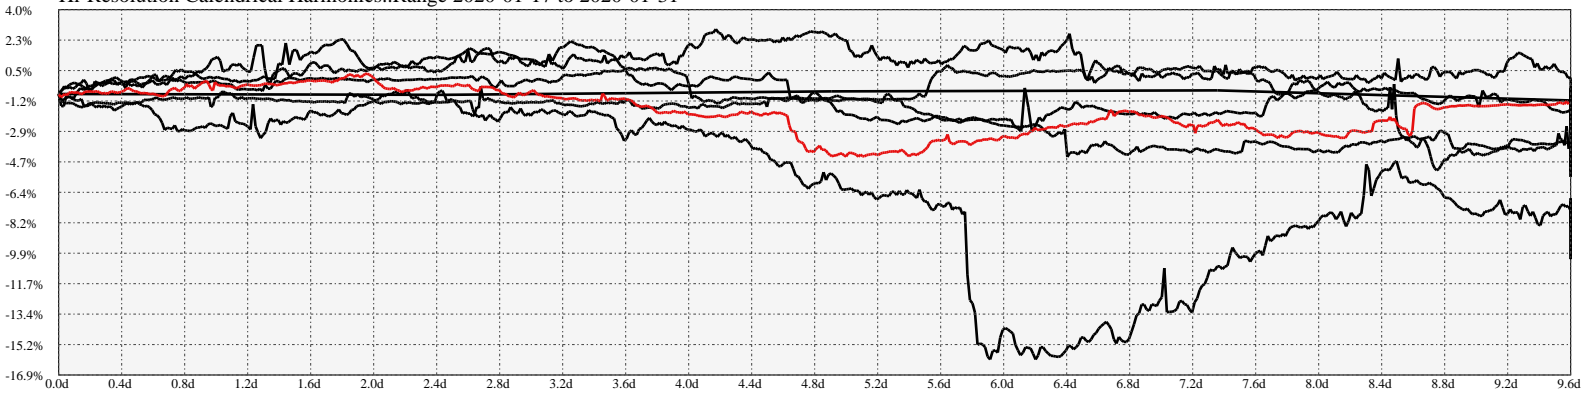

Hi-Resolution Calendrical Harmonics..Range 2020-01-17 to 2020-01-31

Calendrical Harmonics Standard..

Calendrical Harmonics 3rd Friday..

Calendrical Harmonics Moon Aligned..

Calendrical Harmonics Weekly w/ Day Of Week Alignments..