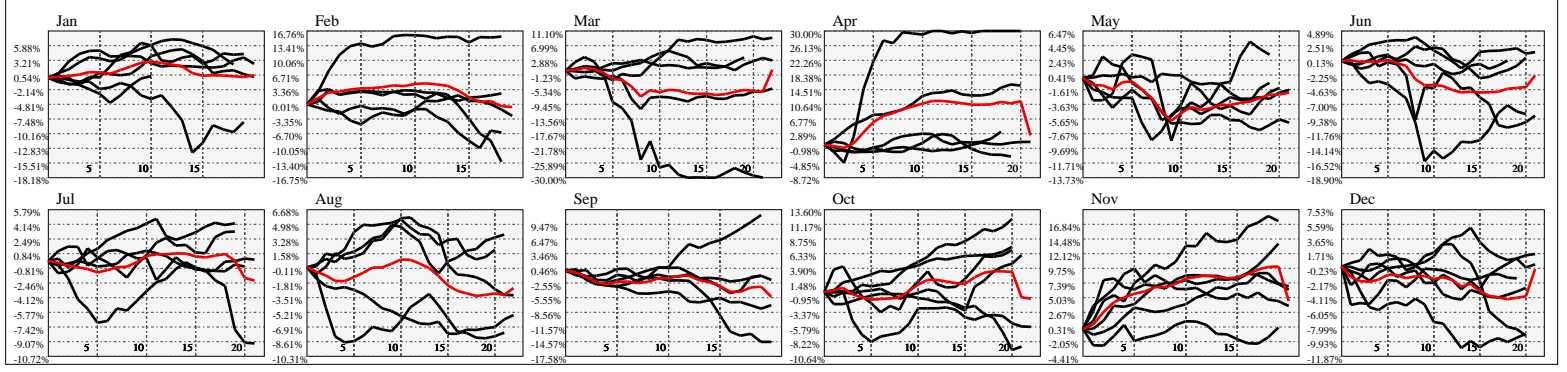

Hi-Resolution Calendrical Harmonics..Range 2020-01-17 to 2020-01-31

Calendrical Harmonics Standard..

Calendrical Harmonics 3rd Friday..

Calendrical Harmonics Moon Aligned..

Calendrical Harmonics Weekly w/ Day Of Week Alignments..