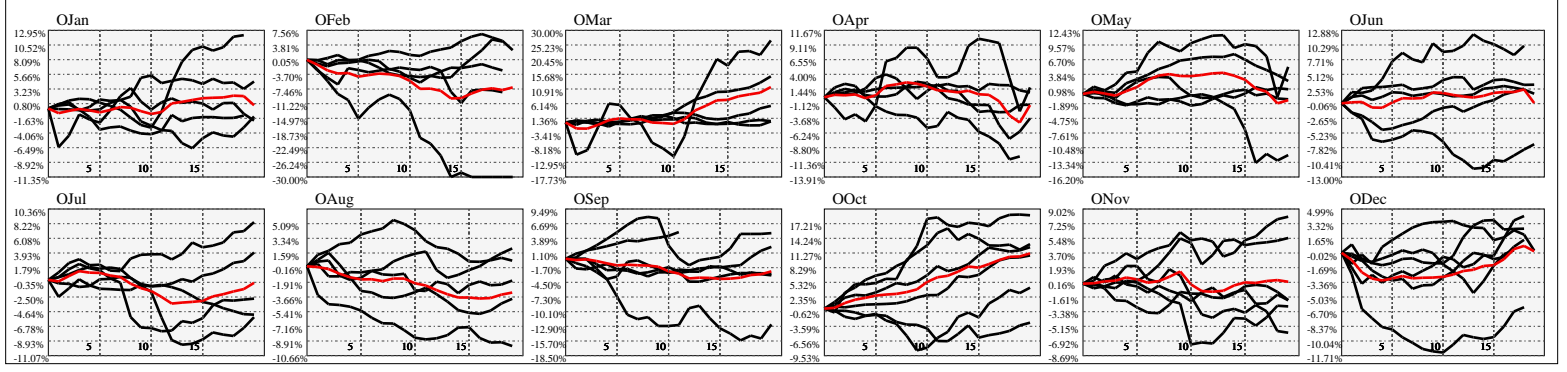

Hi-Resolution Calendrical Harmonics..Range 2020-01-17 to 2020-01-31

Calendrical Harmonics Standard..

Calendrical Harmonics 3rd Friday..

Calendrical Harmonics Moon Aligned..

Calendrical Harmonics Weekly w/ Day Of Week Alignments..