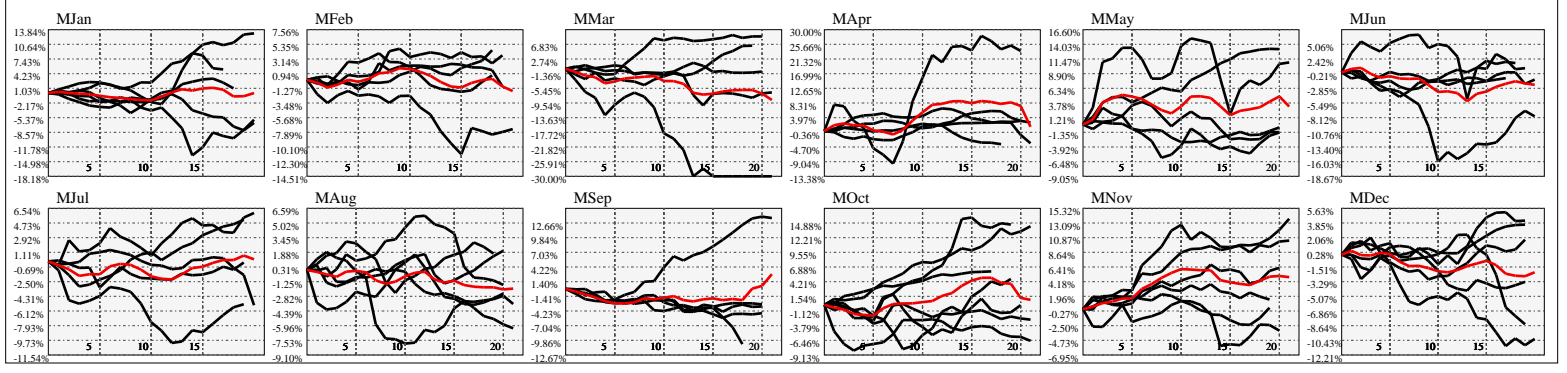

Hi-Resolution Calendrical Harmonics..Range 2020-01-17 to 2020-01-31

Calendrical Harmonics Standard..

Calendrical Harmonics 3rd Friday..

Calendrical Harmonics Moon Aligned..

Calendrical Harmonics Weekly w/ Day Of Week Alignments..