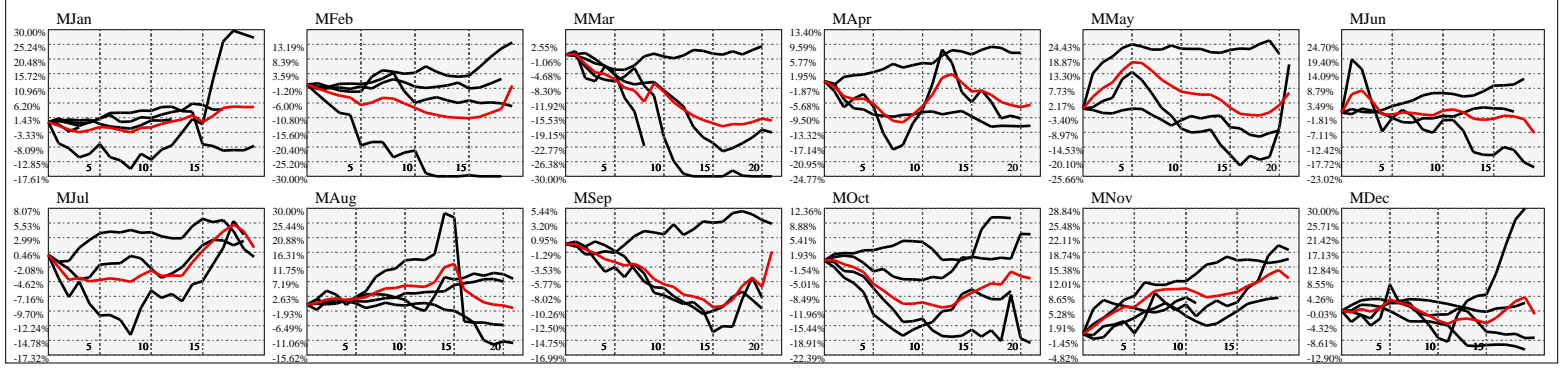

Hi-Resolution Calendrical Harmonics..Range 2020-01-17 to 2020-01-31

Calendrical Harmonics Standard..

Calendrical Harmonics 3rd Friday..

Calendrical Harmonics Moon Aligned..

Calendrical Harmonics Weekly w/ Day Of Week Alignments..