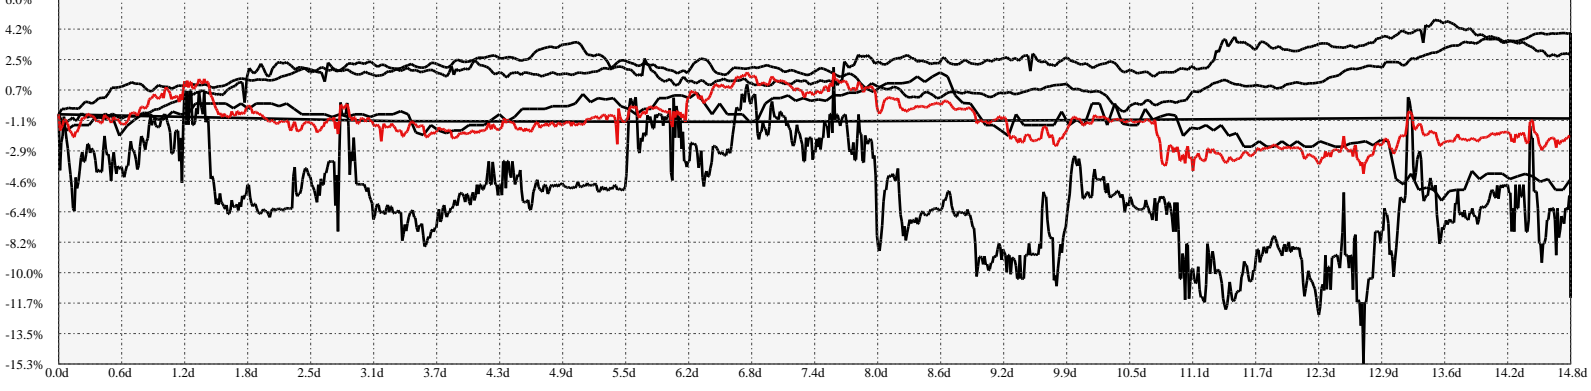

Hi-Resolution Calendrical Harmonics..Range 2020-01-17 to 2020-01-31

Calendrical Harmonics Standard..

Calendrical Harmonics 3rd Friday..

Calendrical Harmonics Moon Aligned..

Calendrical Harmonics Weekly w/ Day Of Week Alignments..