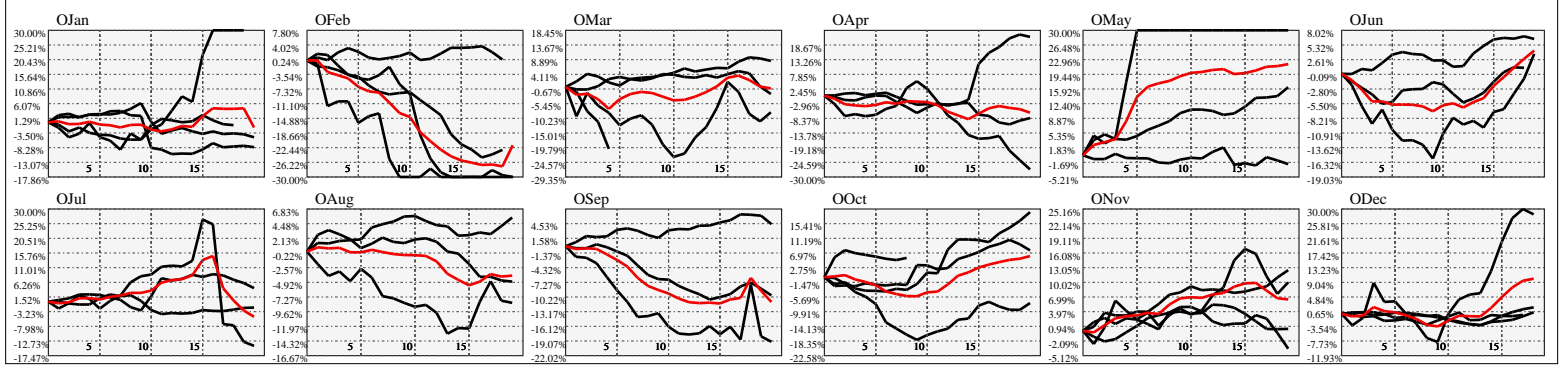

Hi-Resolution Calendrical Harmonics..Range 2020-01-17 to 2020-01-31

Calendrical Harmonics Standard..

Calendrical Harmonics 3rd Friday..

Calendrical Harmonics Moon Aligned..

Calendrical Harmonics Weekly w/ Day Of Week Alignments..