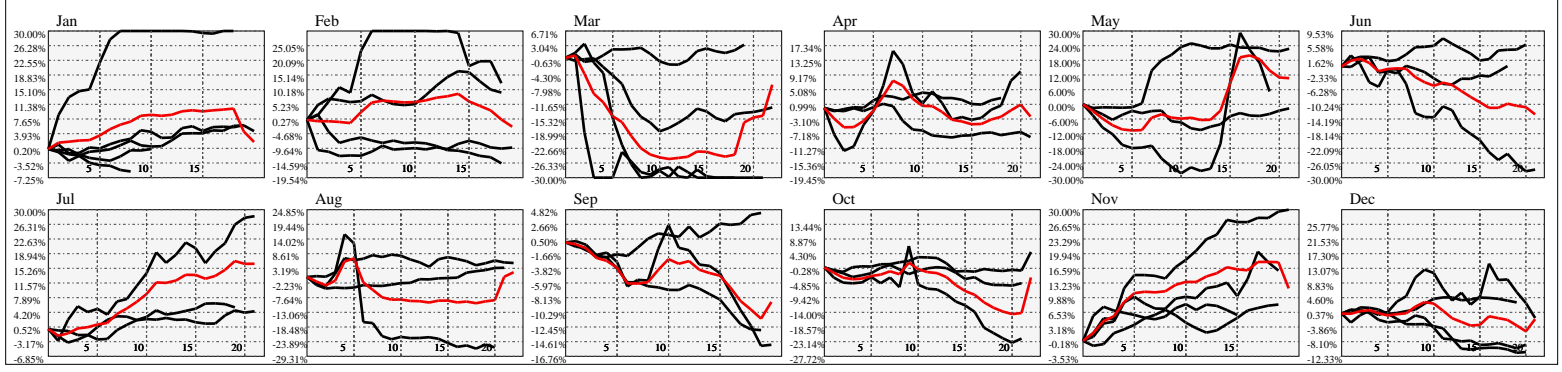

Hi-Resolution Calendrical Harmonics..Range 2020-01-17 to 2020-01-31

Calendrical Harmonics Standard..

Calendrical Harmonics 3rd Friday..

Calendrical Harmonics Moon Aligned..

Calendrical Harmonics Weekly w/ Day Of Week Alignments..