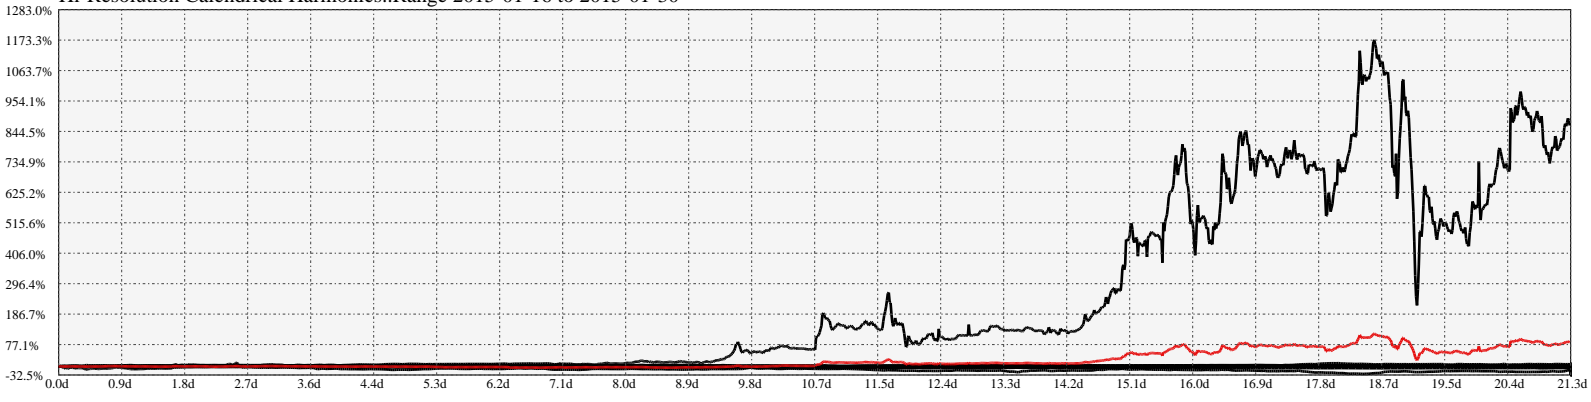

Hi-Resolution Calendrical Harmonics..Range 2015-01-16 to 2015-01-30

Calendrical Harmonics Standard..

Calendrical Harmonics 3rd Friday..

Calendrical Harmonics Moon Aligned..

Calendrical Harmonics Weekly w/ Day Of Week Alignments.