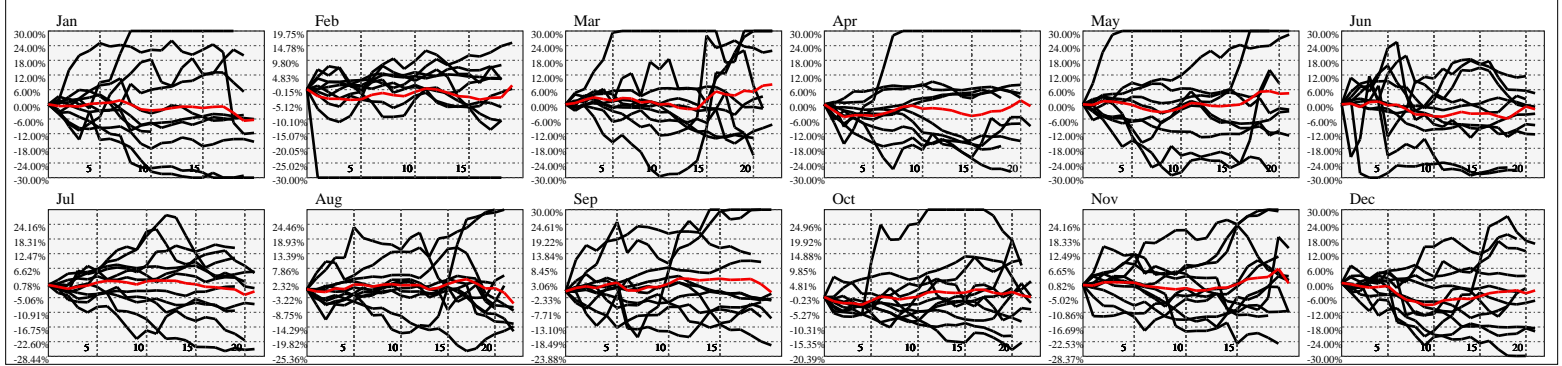

Hi-Resolution Calendrical Harmonics..Range 2015-01-16 to 2015-01-30

Calendrical Harmonics Standard..

Calendrical Harmonics 3rd Friday..

Calendrical Harmonics Moon Aligned..

Calendrical Harmonics Weekly w/ Day Of Week Alignments.