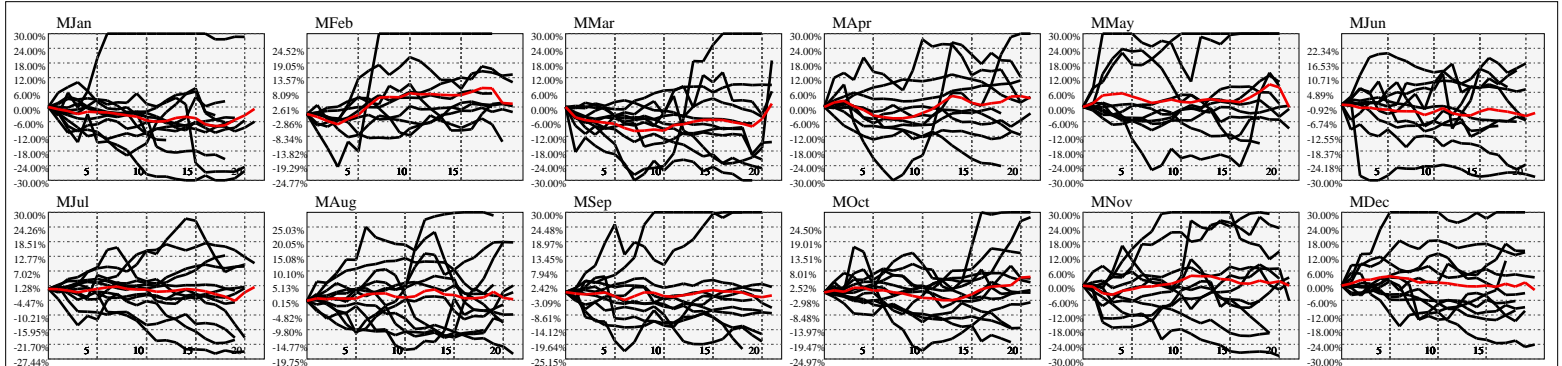

Hi-Resolution Calendrical Harmonics..Range 2015-01-16 to 2015-01-30

Calendrical Harmonics Standard..

Calendrical Harmonics 3rd Friday..

Calendrical Harmonics Moon Aligned..

Calendrical Harmonics Weekly w/ Day Of Week Alignments.