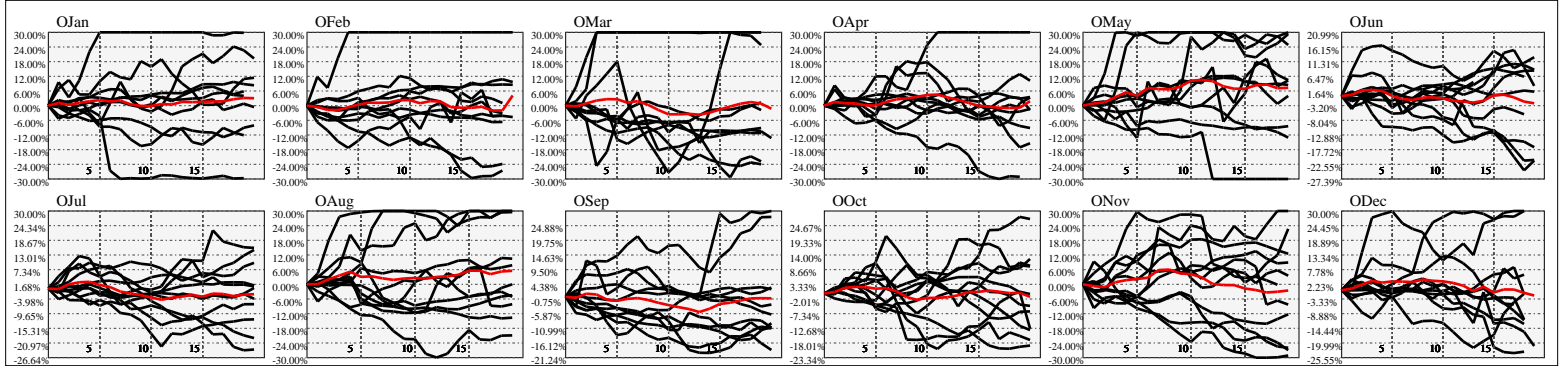

Hi-Resolution Calendrical Harmonics..Range 2015-01-16 to 2015-01-30

Calendrical Harmonics Standard..

Calendrical Harmonics 3rd Friday..

Calendrical Harmonics Moon Aligned..

Calendrical Harmonics Weekly w/ Day Of Week Alignments.