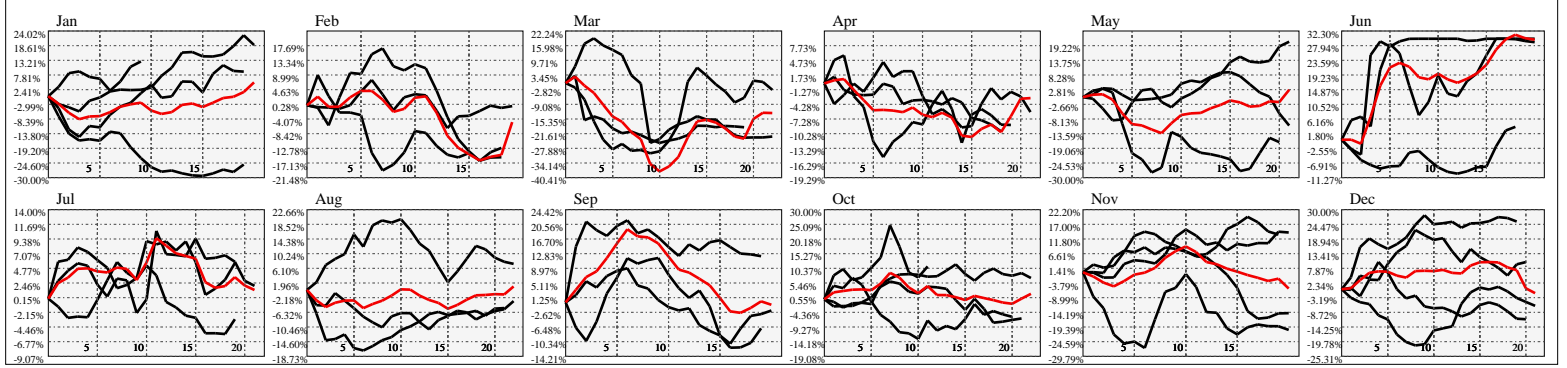

Hi-Resolution Calendrical Harmonics..Range 2022-01-14 to 2022-01-28

Calendrical Harmonics Standard..

Calendrical Harmonics 3rd Friday..

Calendrical Harmonics Moon Aligned..

Calendrical Harmonics Weekly w/ Day Of Week Alignments..