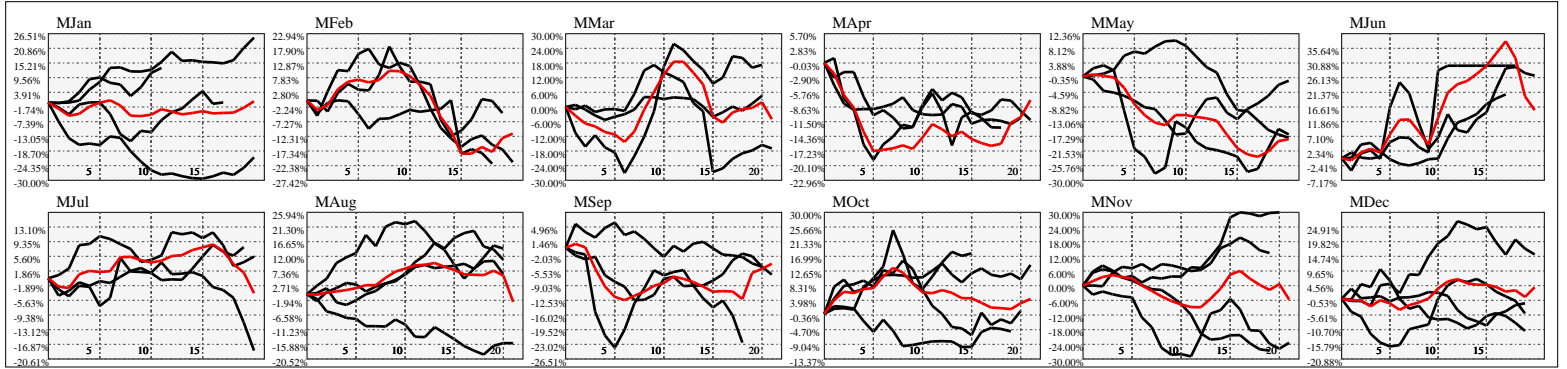

Hi-Resolution Calendrical Harmonics..Range 2022-01-14 to 2022-01-28

Calendrical Harmonics Standard..

Calendrical Harmonics 3rd Friday..

Calendrical Harmonics Moon Aligned..

Calendrical Harmonics Weekly w/ Day Of Week Alignments..