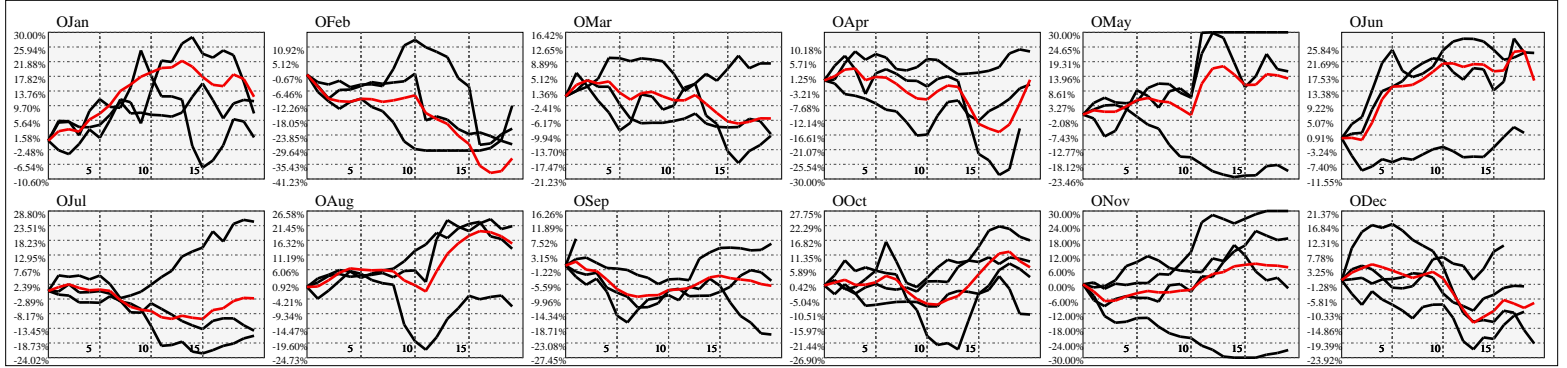

Hi-Resolution Calendrical Harmonics..Range 2022-01-14 to 2022-01-28

Calendrical Harmonics Standard..

Calendrical Harmonics 3rd Friday..

Calendrical Harmonics Moon Aligned..

Calendrical Harmonics Weekly w/ Day Of Week Alignments..