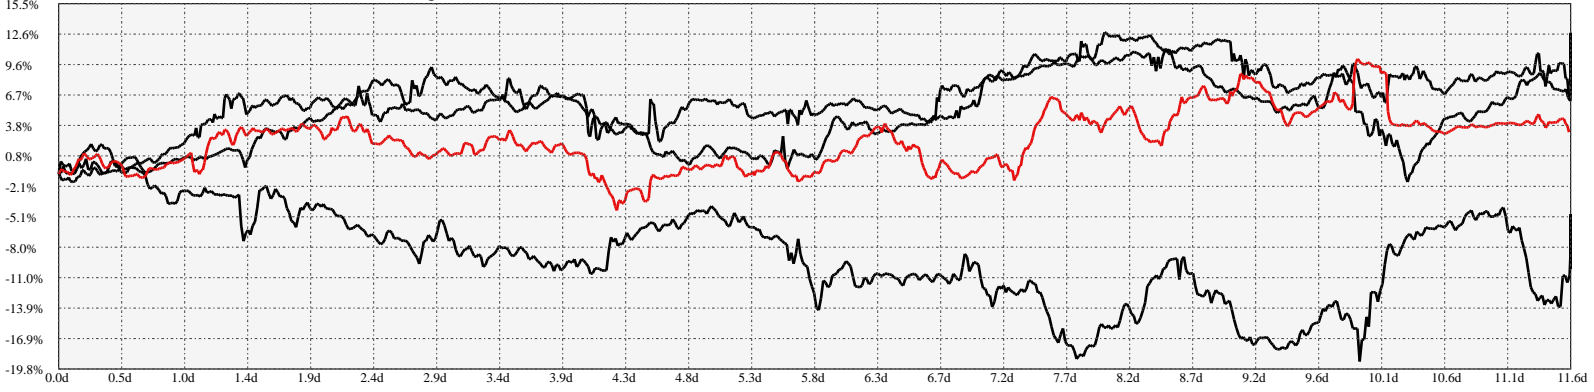

Hi-Resolution Calendrical Harmonics..Range 2022-01-14 to 2022-01-28

Calendrical Harmonics Standard..

Calendrical Harmonics 3rd Friday..

Calendrical Harmonics Moon Aligned..

Calendrical Harmonics Weekly w/ Day Of Week Alignments..