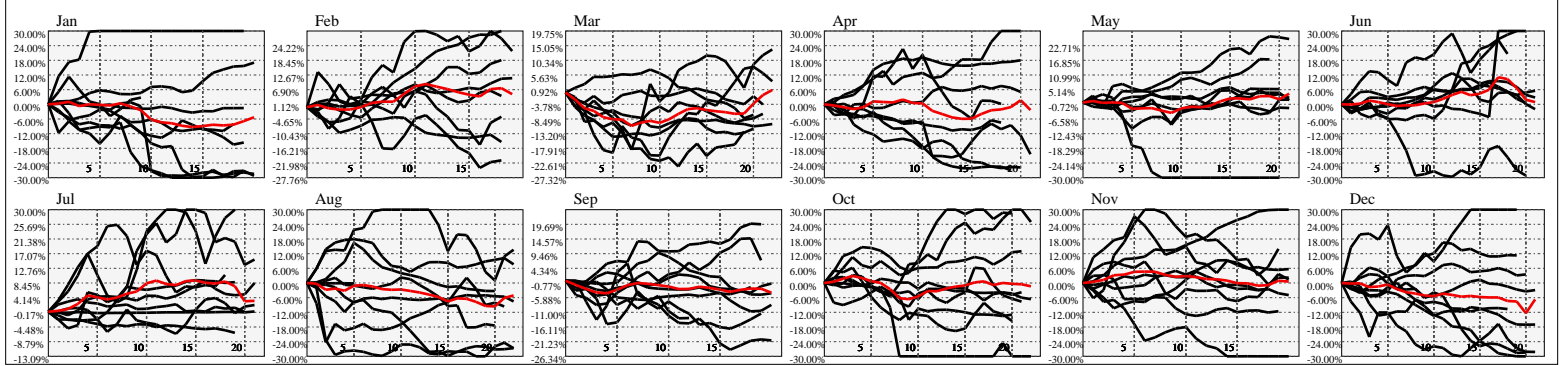

Hi-Resolution Calendrical Harmonics..Range 2022-01-14 to 2022-01-28

Calendrical Harmonics Standard..

Calendrical Harmonics 3rd Friday..

Calendrical Harmonics Moon Aligned..

Calendrical Harmonics Weekly w/ Day Of Week Alignments..