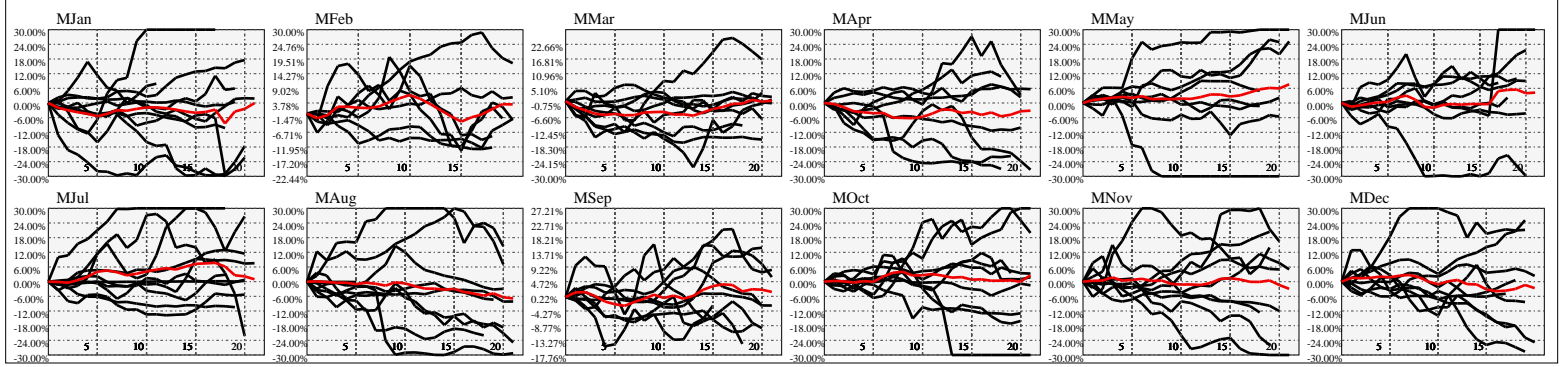

Hi-Resolution Calendrical Harmonics..Range 2022-01-14 to 2022-01-28

Calendrical Harmonics Standard..

Calendrical Harmonics 3rd Friday..

Calendrical Harmonics Moon Aligned..

Calendrical Harmonics Weekly w/ Day Of Week Alignments..