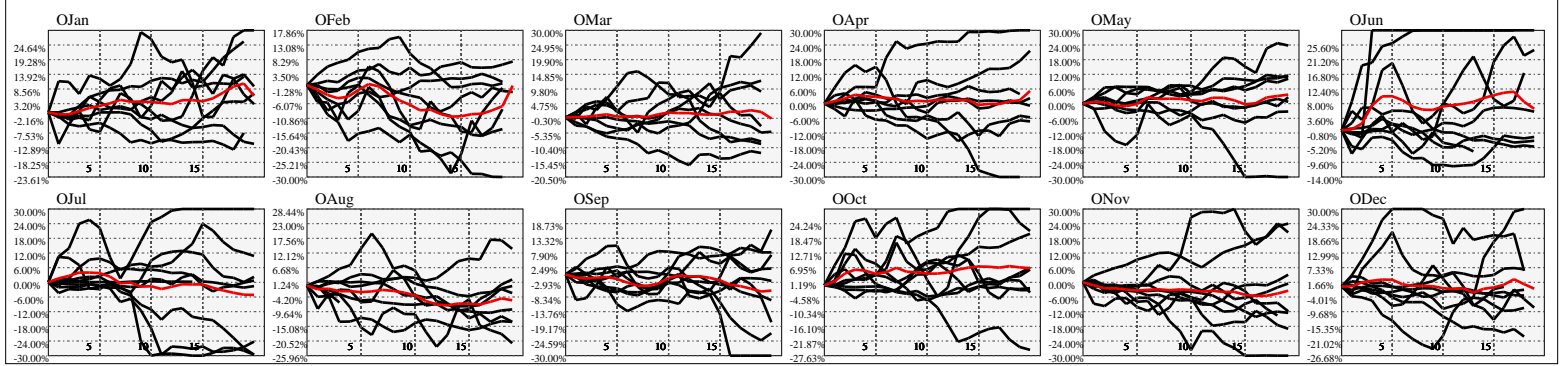

Hi-Resolution Calendrical Harmonics..Range 2022-01-14 to 2022-01-28

Calendrical Harmonics Standard..

Calendrical Harmonics 3rd Friday..

Calendrical Harmonics Moon Aligned..

Calendrical Harmonics Weekly w/ Day Of Week Alignments..