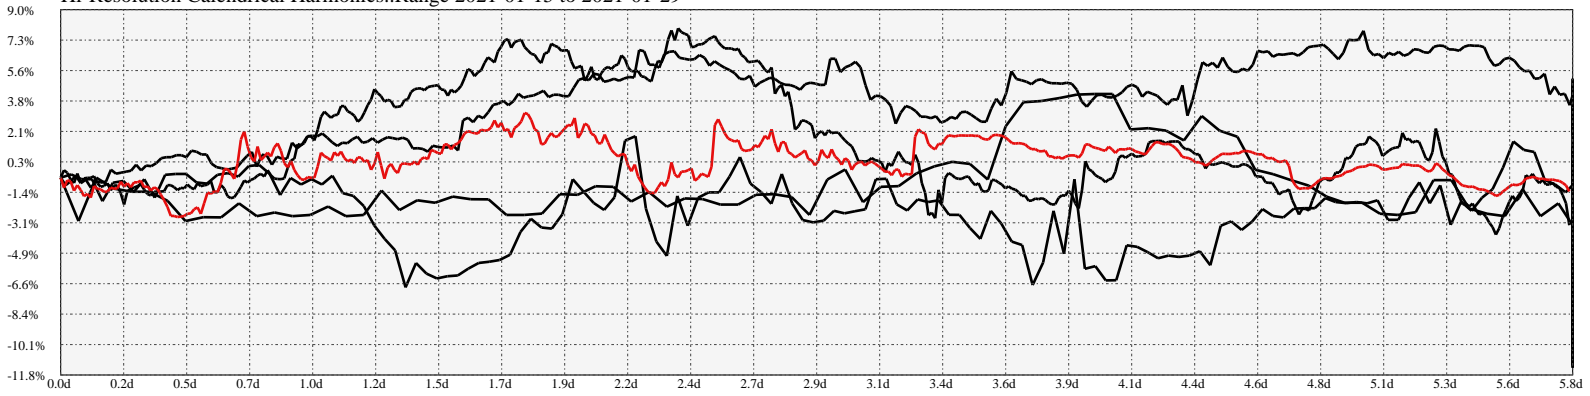

Hi-Resolution Calendrical Harmonics..Range 2021-01-15 to 2021-01-29

Calendrical Harmonics Standard..

Calendrical Harmonics 3rd Friday..

Calendrical Harmonics Moon Aligned..

Calendrical Harmonics Weekly w/ Day Of Week Alignments..