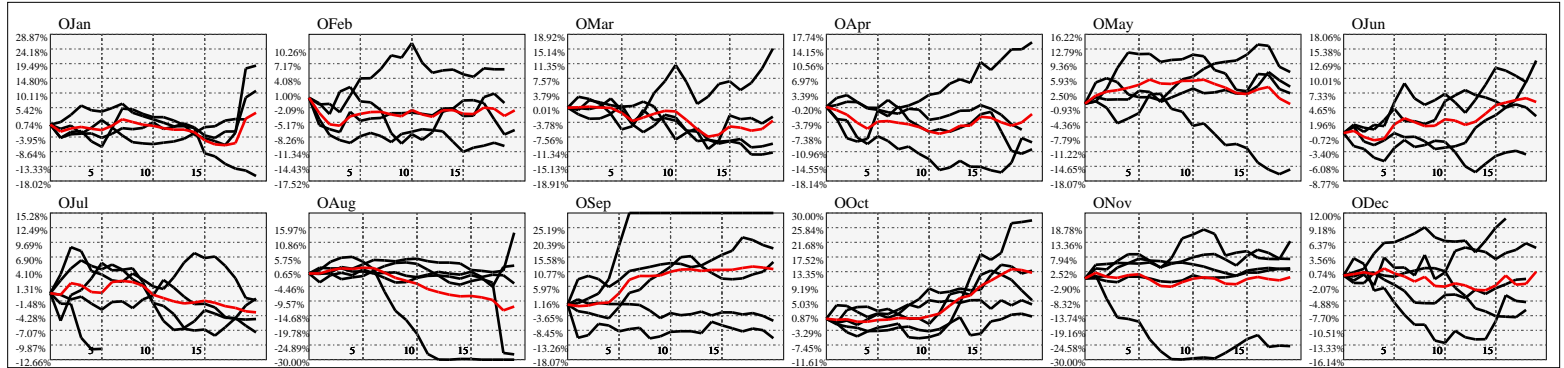

Hi-Resolution Calendrical Harmonics..Range 2021-01-15 to 2021-01-29

Calendrical Harmonics Standard..

Calendrical Harmonics 3rd Friday..

Calendrical Harmonics Moon Aligned..

Calendrical Harmonics Weekly w/ Day Of Week Alignments..