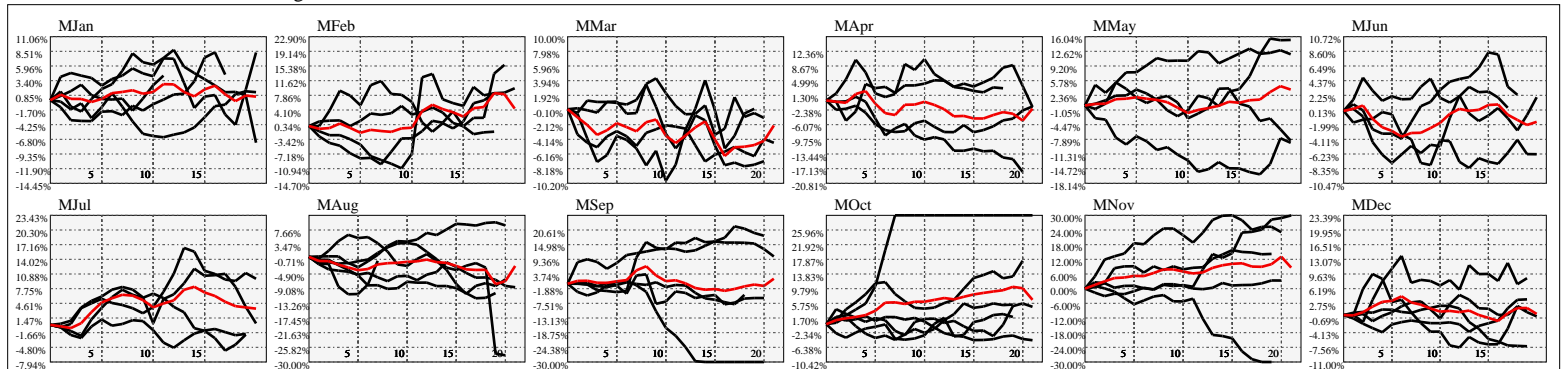

Hi-Resolution Calendrical Harmonics..Range 2021-01-15 to 2021-01-29

Calendrical Harmonics Standard..

Calendrical Harmonics 3rd Friday..

Calendrical Harmonics Moon Aligned..

Calendrical Harmonics Weekly w/ Day Of Week Alignments..