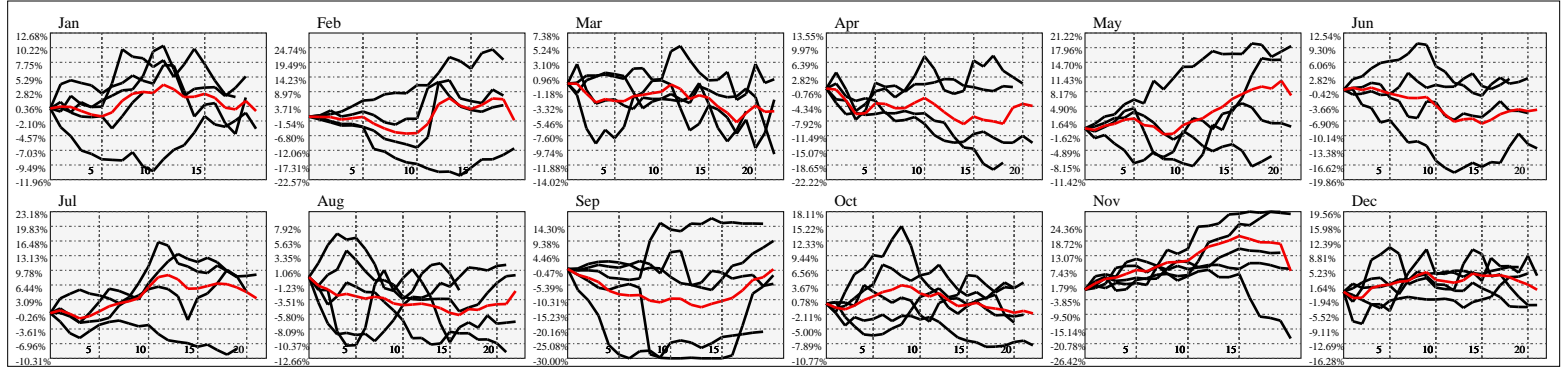

Hi-Resolution Calendrical Harmonics..Range 2021-01-15 to 2021-01-29

Calendrical Harmonics Standard..

Calendrical Harmonics 3rd Friday..

Calendrical Harmonics Moon Aligned..

Calendrical Harmonics Weekly w/ Day Of Week Alignments..