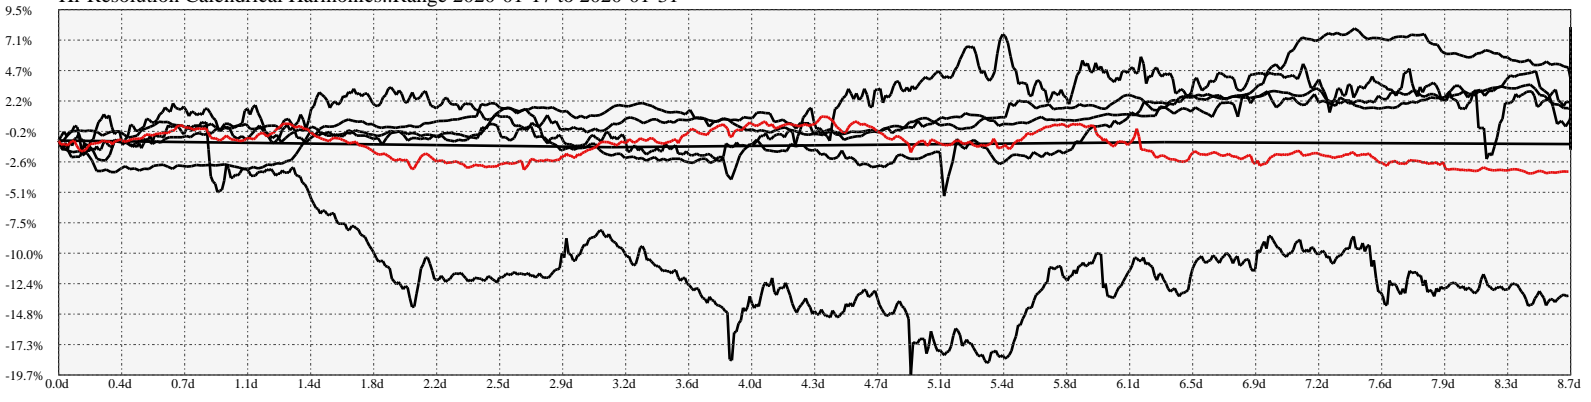

Hi-Resolution Calendrical Harmonics..Range 2020-01-17 to 2020-01-31

Calendrical Harmonics Standard..

Calendrical Harmonics 3rd Friday..

Calendrical Harmonics Moon Aligned..

Calendrical Harmonics Weekly w/ Day Of Week Alignments..