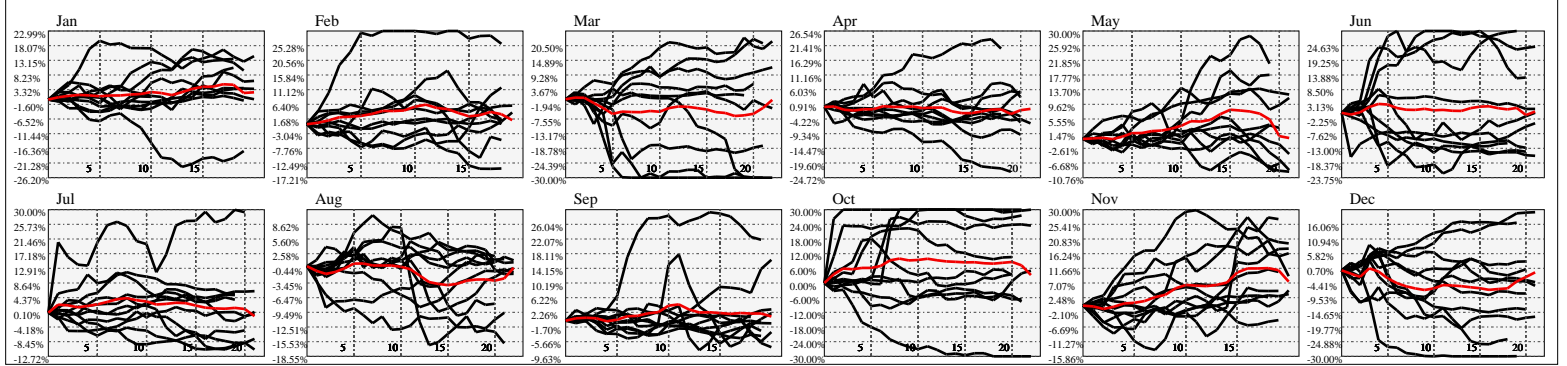

Hi-Resolution Calendrical Harmonics..Range 2020-01-17 to 2020-01-31

Calendrical Harmonics Standard..

Calendrical Harmonics 3rd Friday..

Calendrical Harmonics Moon Aligned..

Calendrical Harmonics Weekly w/ Day Of Week Alignments..