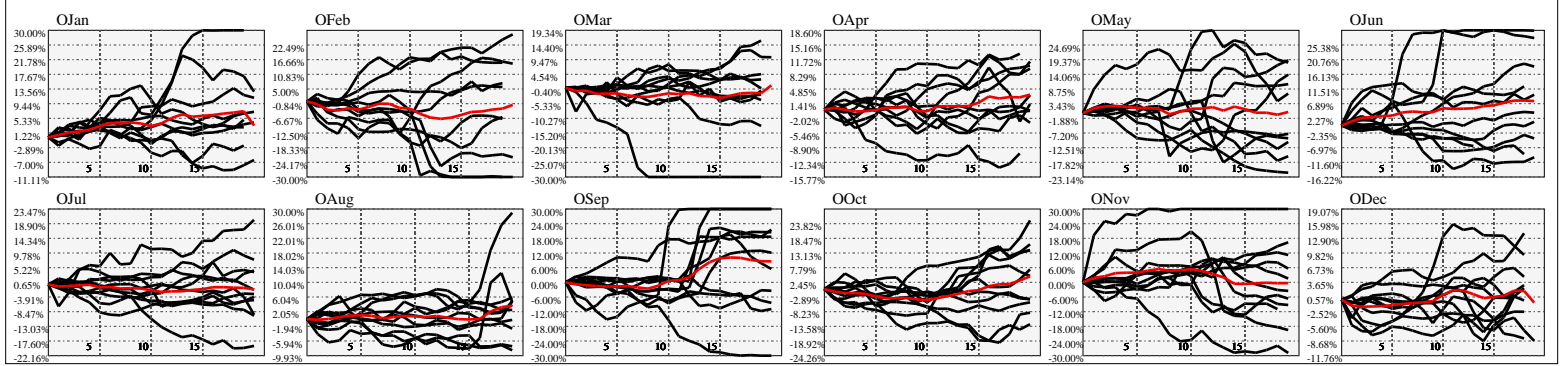

Hi-Resolution Calendrical Harmonics..Range 2020-01-17 to 2020-01-31

Calendrical Harmonics Standard..

Calendrical Harmonics 3rd Friday..

Calendrical Harmonics Moon Aligned..

Calendrical Harmonics Weekly w/ Day Of Week Alignments..