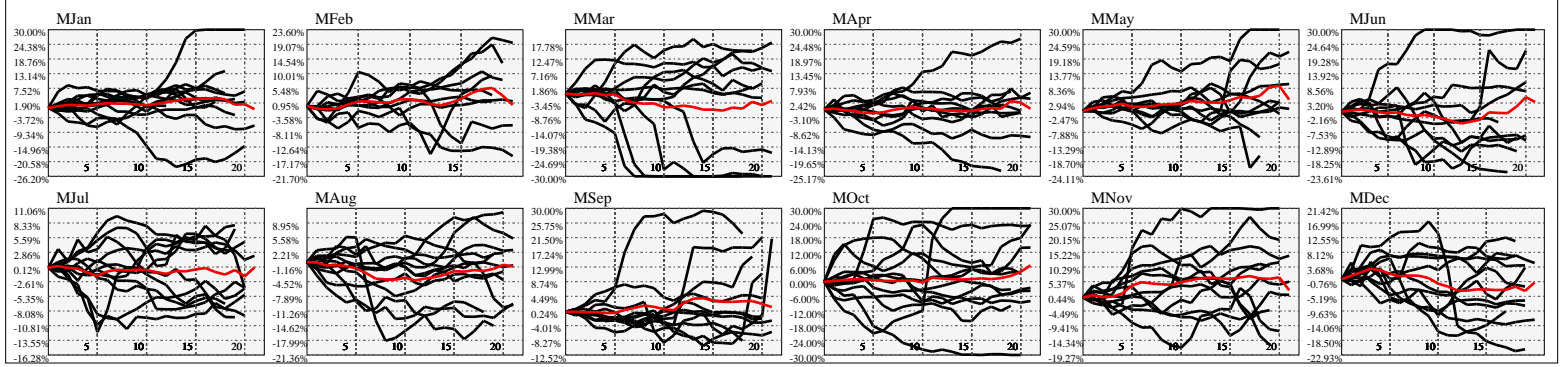

Hi-Resolution Calendrical Harmonics..Range 2020-01-17 to 2020-01-31

Calendrical Harmonics Standard..

Calendrical Harmonics 3rd Friday..

Calendrical Harmonics Moon Aligned..

Calendrical Harmonics Weekly w/ Day Of Week Alignments..