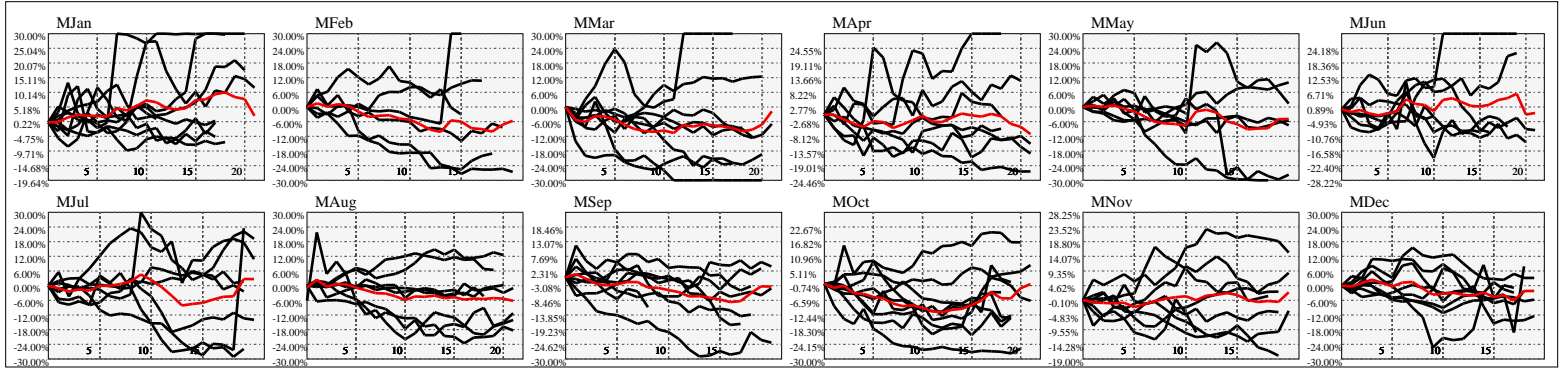

Hi-Resolution Calendrical Harmonics..Range 2020-01-17 to 2020-01-31

Calendrical Harmonics Standard..

Calendrical Harmonics 3rd Friday..

Calendrical Harmonics Moon Aligned..

Calendrical Harmonics Weekly w/ Day Of Week Alignments.