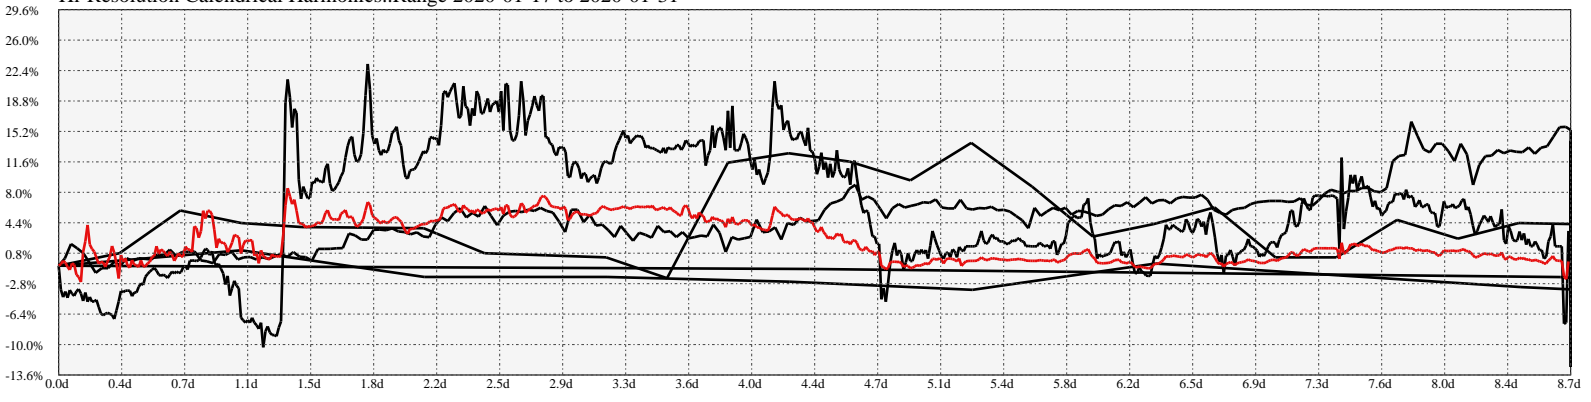

Hi-Resolution Calendrical Harmonics..Range 2020-01-17 to 2020-01-31

Calendrical Harmonics Standard..

Calendrical Harmonics 3rd Friday..

Calendrical Harmonics Moon Aligned..

Calendrical Harmonics Weekly w/ Day Of Week Alignments.