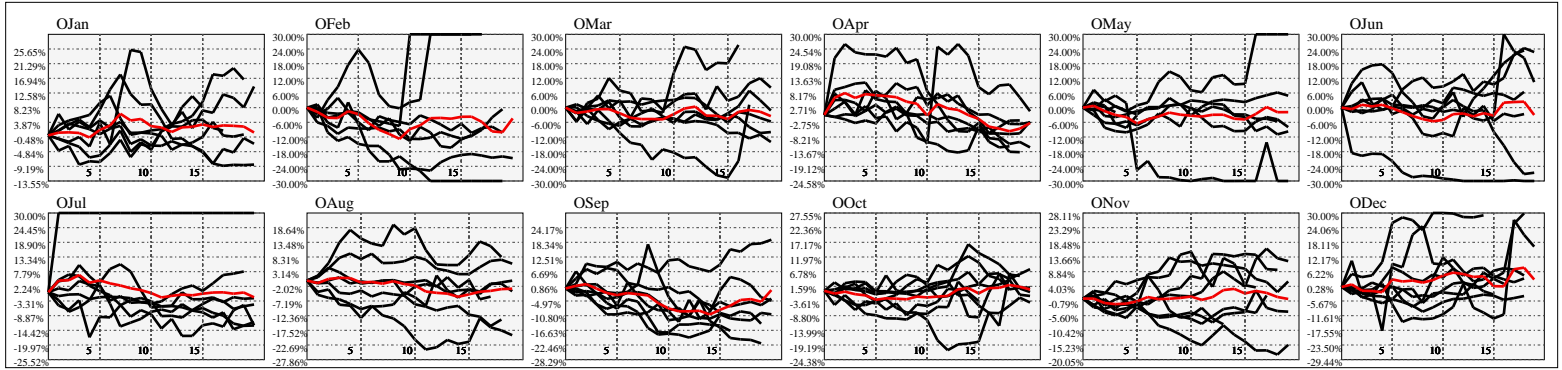

Hi-Resolution Calendrical Harmonics..Range 2020-01-17 to 2020-01-31

Calendrical Harmonics Standard..

Calendrical Harmonics 3rd Friday..

Calendrical Harmonics Moon Aligned..

Calendrical Harmonics Weekly w/ Day Of Week Alignments.