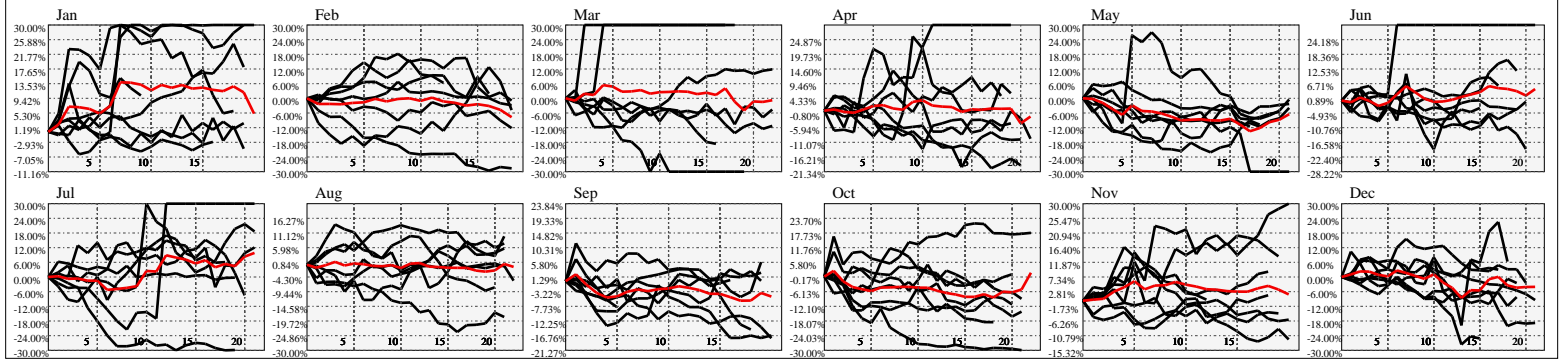

Hi-Resolution Calendrical Harmonics..Range 2020-01-17 to 2020-01-31

Calendrical Harmonics Standard..

Calendrical Harmonics 3rd Friday..

Calendrical Harmonics Moon Aligned..

Calendrical Harmonics Weekly w/ Day Of Week Alignments.