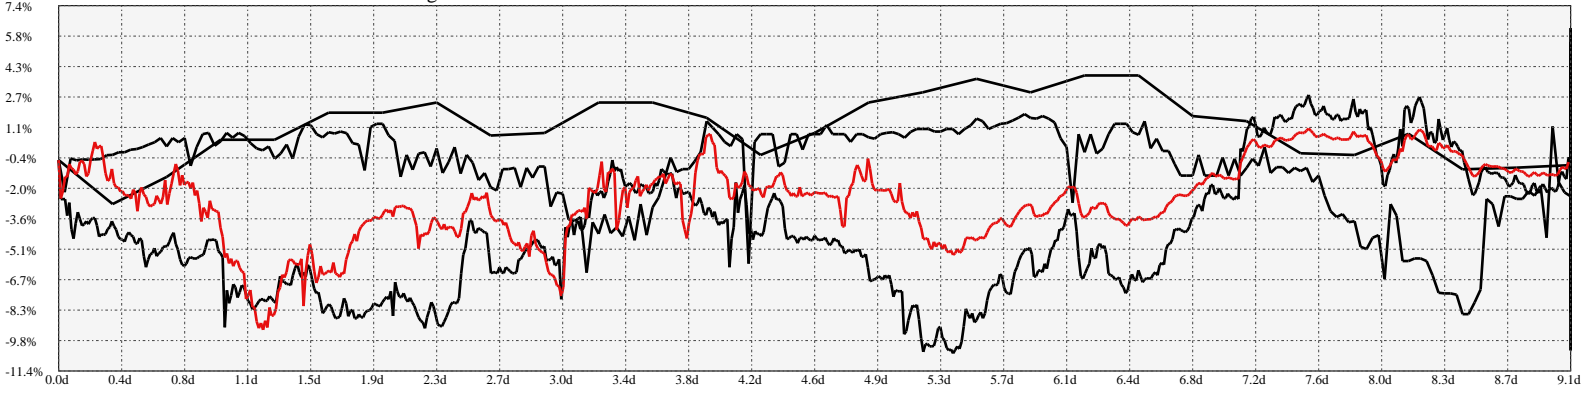

Hi-Resolution Calendrical Harmonics..Range 2022-01-14 to 2022-01-28

Calendrical Harmonics Standard..

Calendrical Harmonics 3rd Friday..

Calendrical Harmonics Moon Aligned..

Calendrical Harmonics Weekly w/ Day Of Week Alignments..