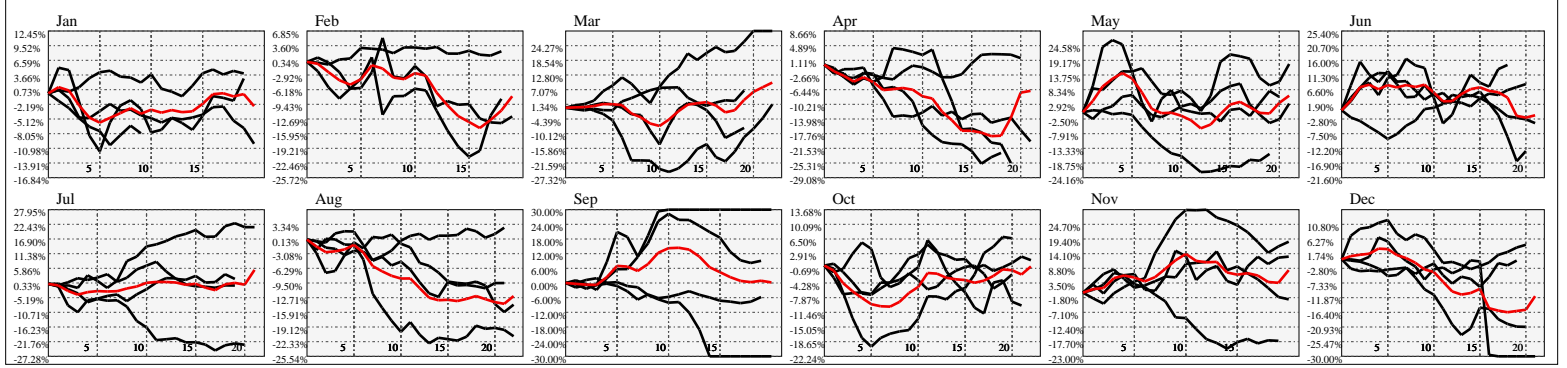

Hi-Resolution Calendrical Harmonics..Range 2022-01-14 to 2022-01-28

Calendrical Harmonics Standard..

Calendrical Harmonics 3rd Friday..

Calendrical Harmonics Moon Aligned..

Calendrical Harmonics Weekly w/ Day Of Week Alignments..