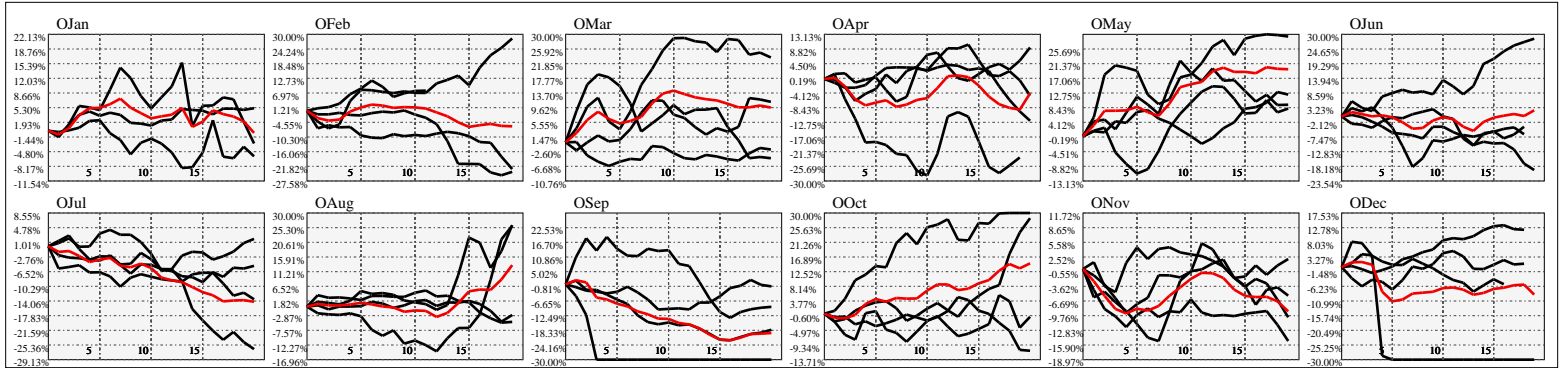

Hi-Resolution Calendrical Harmonics..Range 2022-01-14 to 2022-01-28

Calendrical Harmonics Standard..

Calendrical Harmonics 3rd Friday..

Calendrical Harmonics Moon Aligned..

Calendrical Harmonics Weekly w/ Day Of Week Alignments..