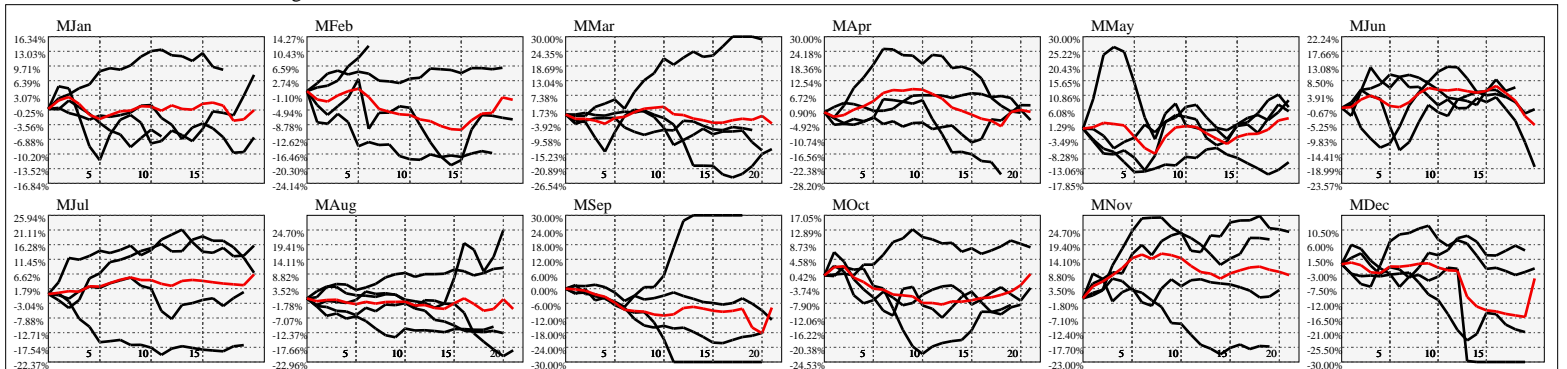

Hi-Resolution Calendrical Harmonics..Range 2022-01-14 to 2022-01-28

Calendrical Harmonics Standard..

Calendrical Harmonics 3rd Friday..

Calendrical Harmonics Moon Aligned..

Calendrical Harmonics Weekly w/ Day Of Week Alignments..