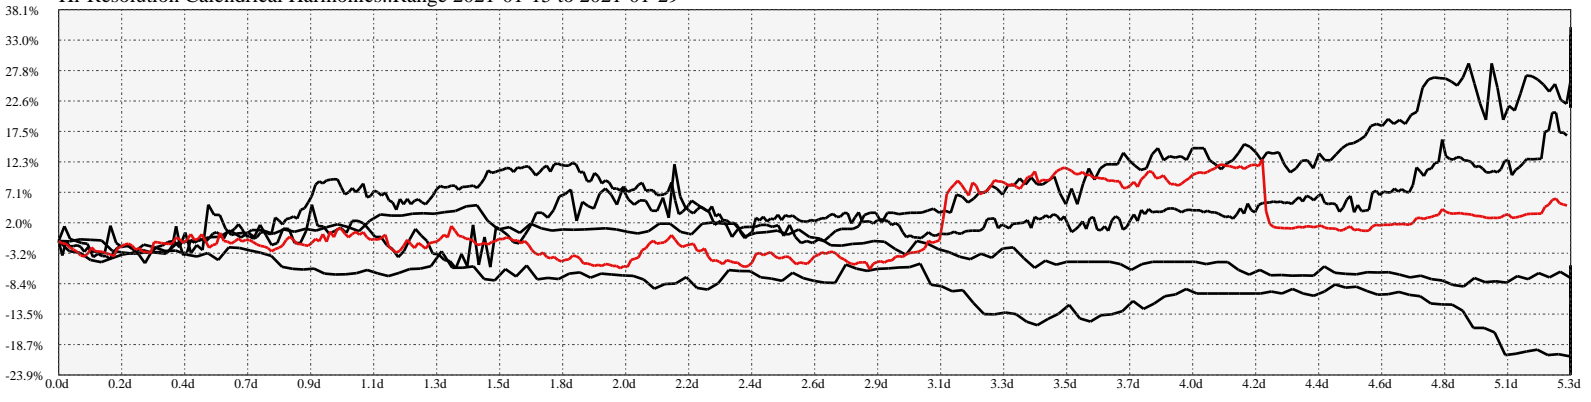

Hi-Resolution Calendrical Harmonics..Range 2021-01-15 to 2021-01-29

Calendrical Harmonics Standard..

Calendrical Harmonics 3rd Friday..

Calendrical Harmonics Moon Aligned..

Calendrical Harmonics Weekly w/ Day Of Week Alignments..