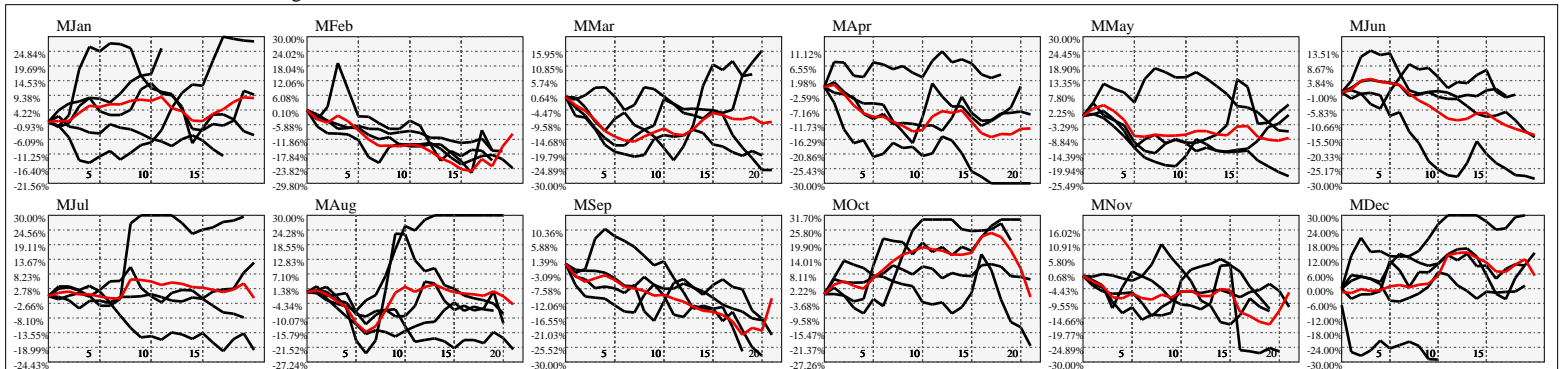

Hi-Resolution Calendrical Harmonics..Range 2021-01-15 to 2021-01-29

Calendrical Harmonics Standard..

Calendrical Harmonics 3rd Friday..

Calendrical Harmonics Moon Aligned..

Calendrical Harmonics Weekly w/ Day Of Week Alignments..