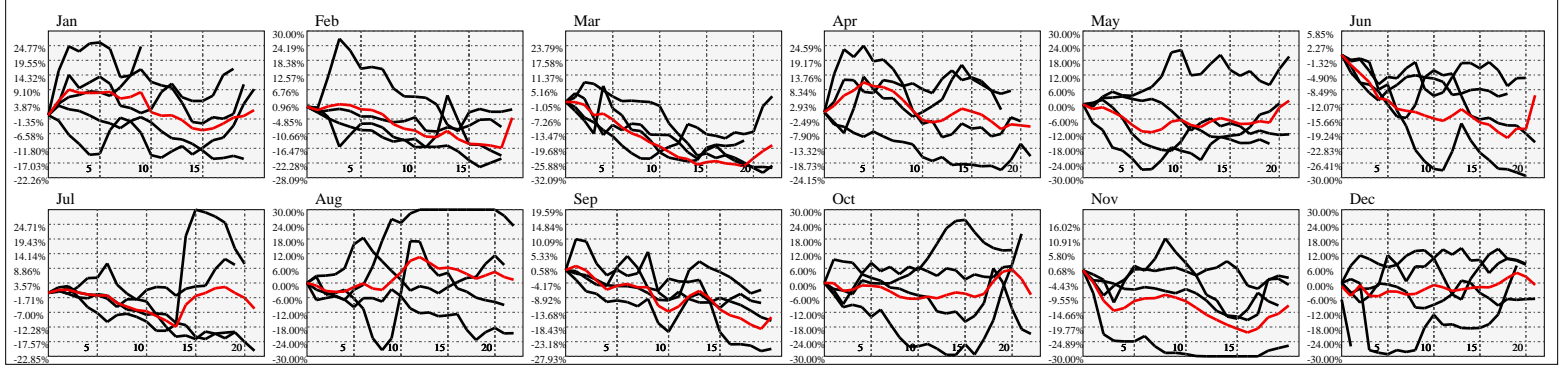

Hi-Resolution Calendrical Harmonics..Range 2021-01-15 to 2021-01-29

Calendrical Harmonics Standard..

Calendrical Harmonics 3rd Friday..

Calendrical Harmonics Moon Aligned..

Calendrical Harmonics Weekly w/ Day Of Week Alignments..