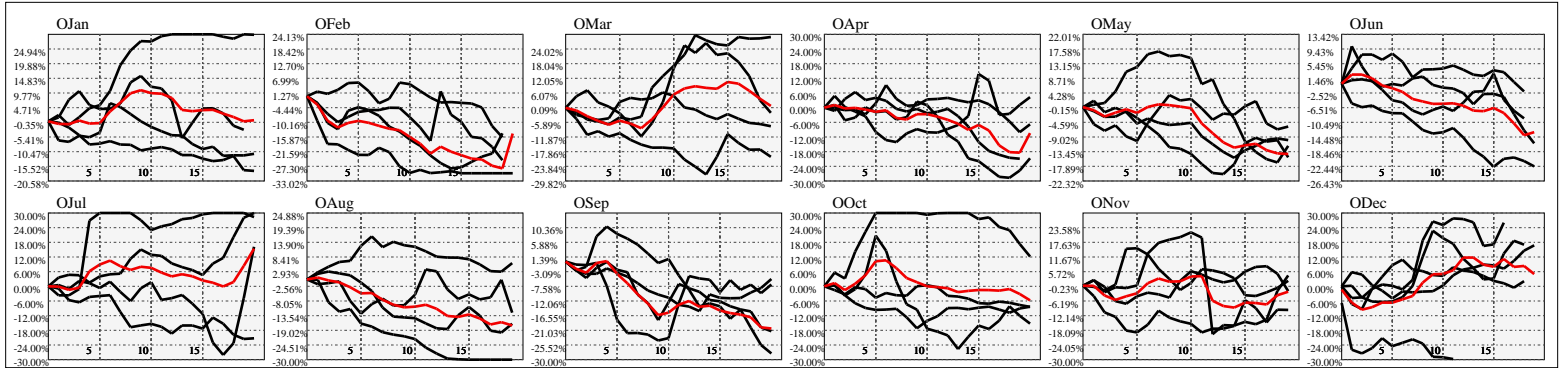

Hi-Resolution Calendrical Harmonics..Range 2021-01-15 to 2021-01-29

Calendrical Harmonics Standard..

Calendrical Harmonics 3rd Friday..

Calendrical Harmonics Moon Aligned..

Calendrical Harmonics Weekly w/ Day Of Week Alignments..